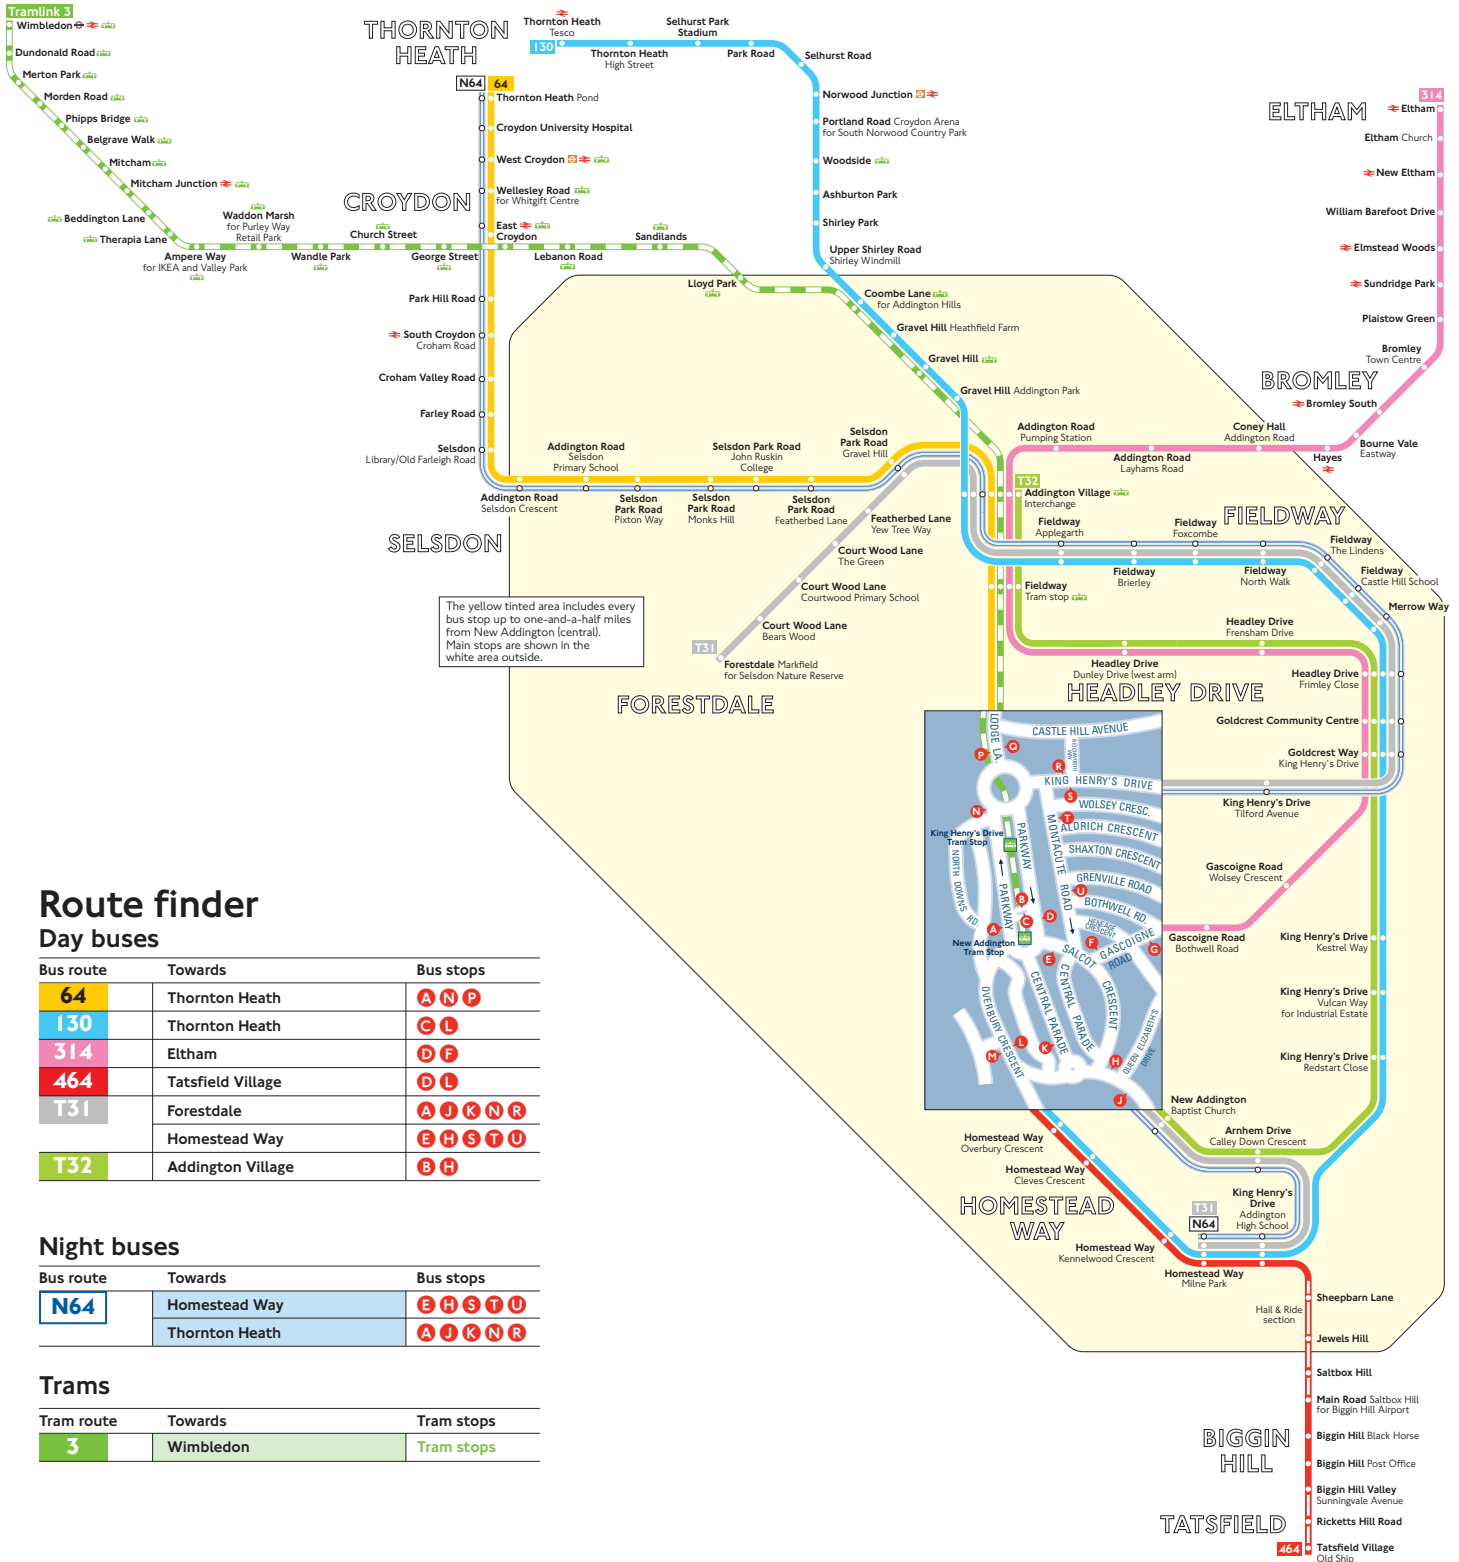

Buses and trams from New Addington

Key

-  Connections with London Underground
-  Connections with London Overground
-  Connections with National Rail
-  Connections with Tramlink

Red discs show the bus stop you need for your chosen bus service. The disc **A** appears on the top of the bus stop in the street (see map of town centre in centre of diagram).

Route finder

Day buses

Bus route	Towards	Bus stops
64	Thornton Heath	A N P
130	Thornton Heath	C L
314	Eltham	D F
464	Tatsfield Village	D L
T31	Forestdale	A J K N R
	Homestead Way	E H S T U
T32	Addington Village	B H

Night buses

Bus route	Towards	Bus stops
N64	Homestead Way	E H S T U
	Thornton Heath	A J K N R

Trams

Tram route	Towards	Tram stops
3	Wimbledon	Tram stops