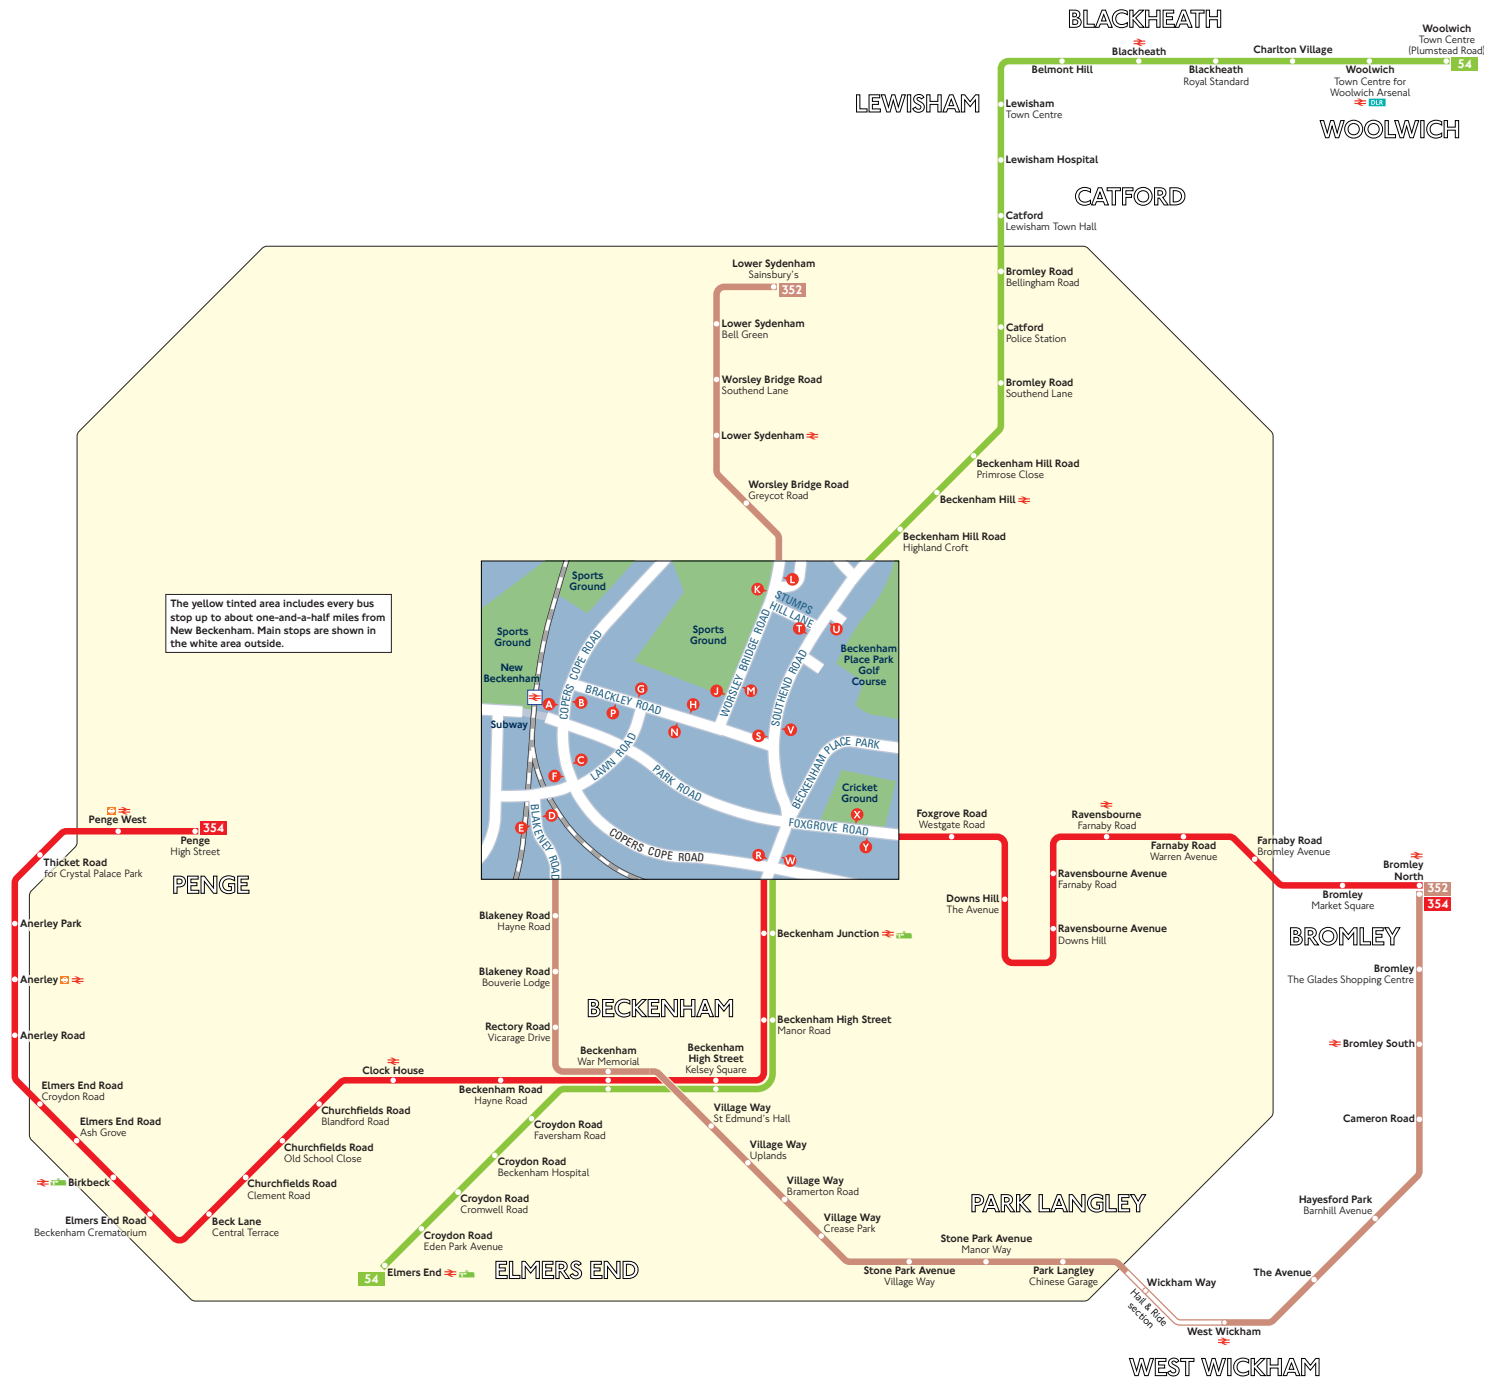

Buses from New Beckenham

Key

- Connections with London Underground
- Connections with London Overground
- Connections with National Rail
- Connections with Docklands Light Railway
- Connections with Tramlink
- ★ Mondays to Saturdays only

Red discs show the bus stop you need for your chosen bus service. The disc **A** appears on the top of the bus stop in the street (see map of town centre in centre of diagram).

Route finder

Day buses

Bus route	Towards	Bus stops
54	Elmers End	U V W
	Woolwich	R S T
352	Bromley North ★	B C D L M N P
	Lower Sydenham ★	A E F G H J K
354	Bromley North ★	R X
	Penge ★	W Y