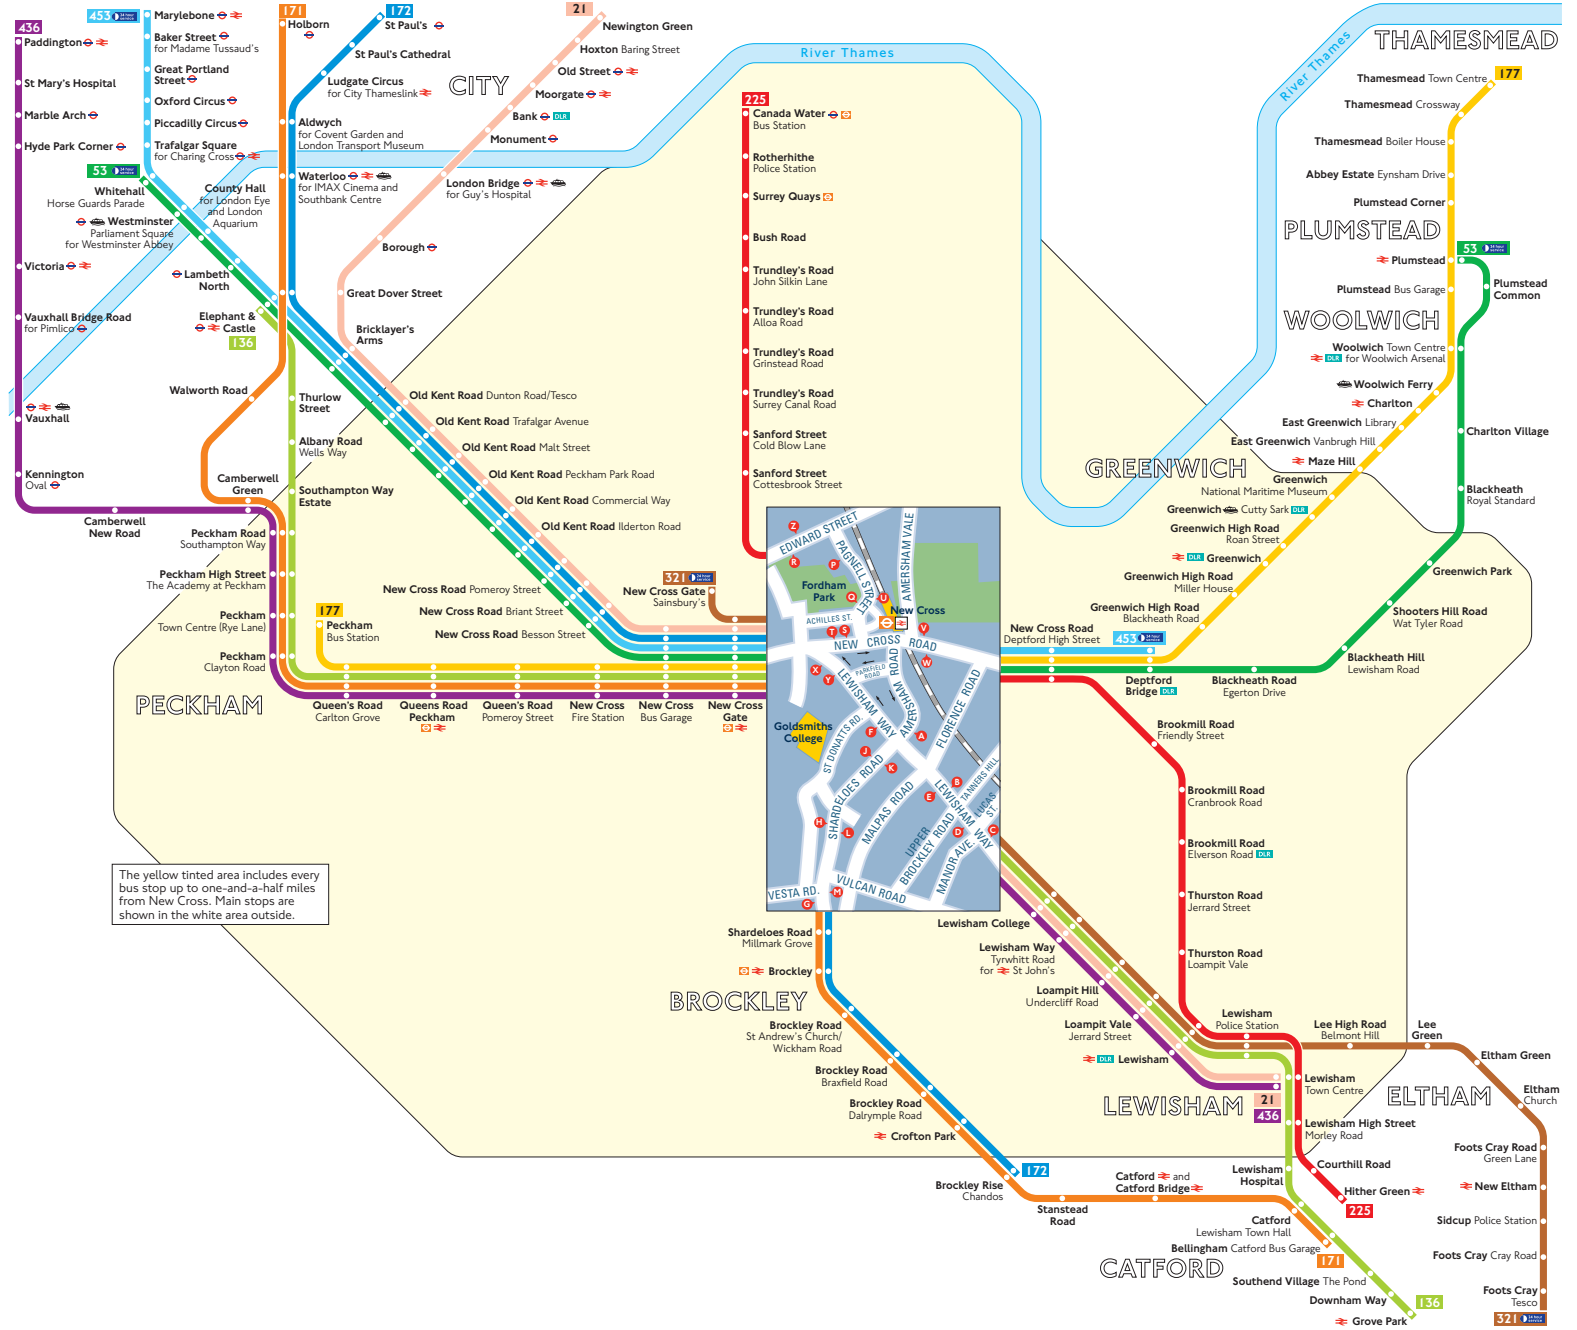

Buses from New Cross

Key

- Connections with London Underground
- Connections with London Overground
- Connections with National Rail
- Connections with Docklands Light Railway
- Connections with river boats

Red discs show the bus stop you need for your chosen bus service. The disc appears on the top of the bus stop in the street (see map of town centre in centre of diagram).

Route finder

Day buses including 24-hour services

Bus route	Towards	Bus stops
21	Lewisham	A B C T
	Newington Green	D E F X
53	Plumstead	S V
	Whitehall	W X
136	Elephant & Castle	D E F Y
	Grove Park	A B C T
171	Bellingham	K L M T
	Holborn	F G H J Y
172	Brockley Rise	K L M T
	St Paul's	F G H J X
177	Peckham	W Y
	Thamesmead	S V
225	Canada Water	P R O S W
	Hither Green	U V Z
321	Foots Cray	A B C T
	New Cross Gate	D E F X
436	Lewisham	A B C T
	Paddington	D E F Y
453	Deptford Bridge	S V
	Marylebone	W X