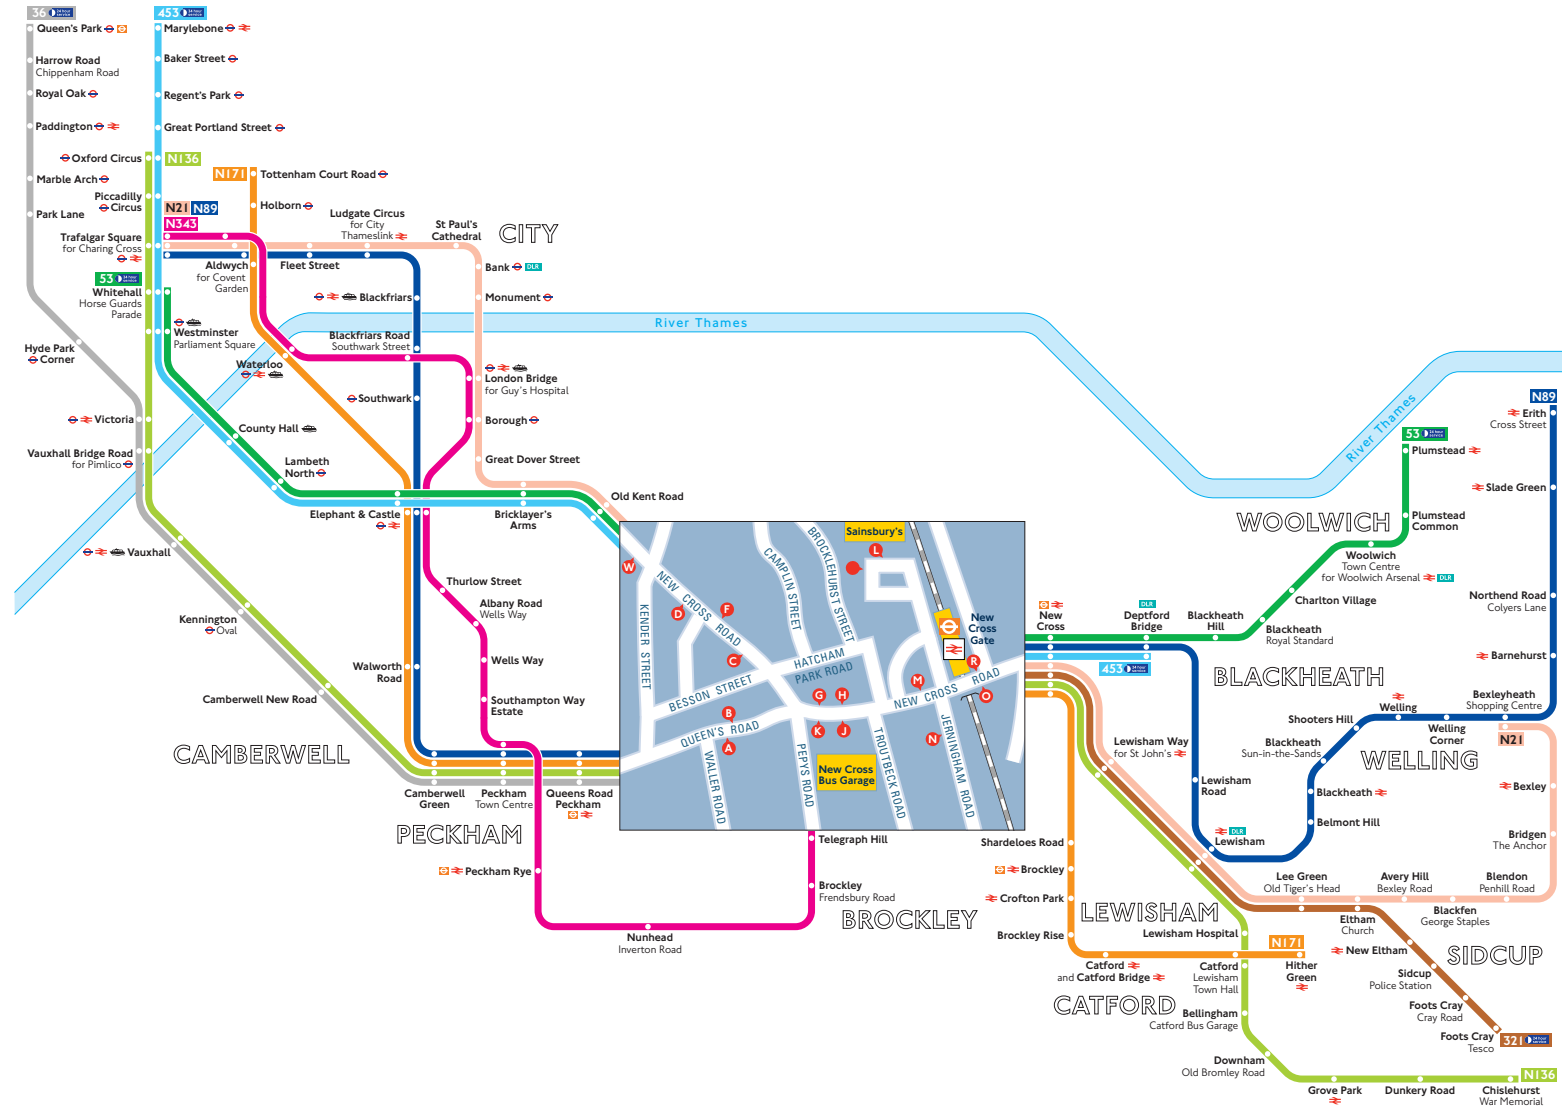

Night buses from New Cross Gate

Key

- Connections with London Underground
- Connections with London Overground
- Connections with National Rail
- Connections with Docklands Light Railway
- Connections with river boats

Red discs show the bus stop you need for your chosen bus service. The disc **A** appears on the top of the bus stop in the street (see map of town centre in centre of diagram).

Route finder

Night buses including 24-hour services

Bus route	Towards	Bus stops
36	Queen's Park	A K
53	Plumstead	F G R
321	Foots Cray	C D J O W
453	Deptford	F G R
	Marylebone	C D J O W
N21	Bexleyheath	F H M
	Trafalgar Square	C D J O W
N89	Erith	B G R
	Trafalgar Square	A K O
N136	Chislehurst	B H M
	Oxford Circus	A K O
N171	Hither Green	B G R
	Tottenham Court Road	A K O
N343	Trafalgar Square	K N