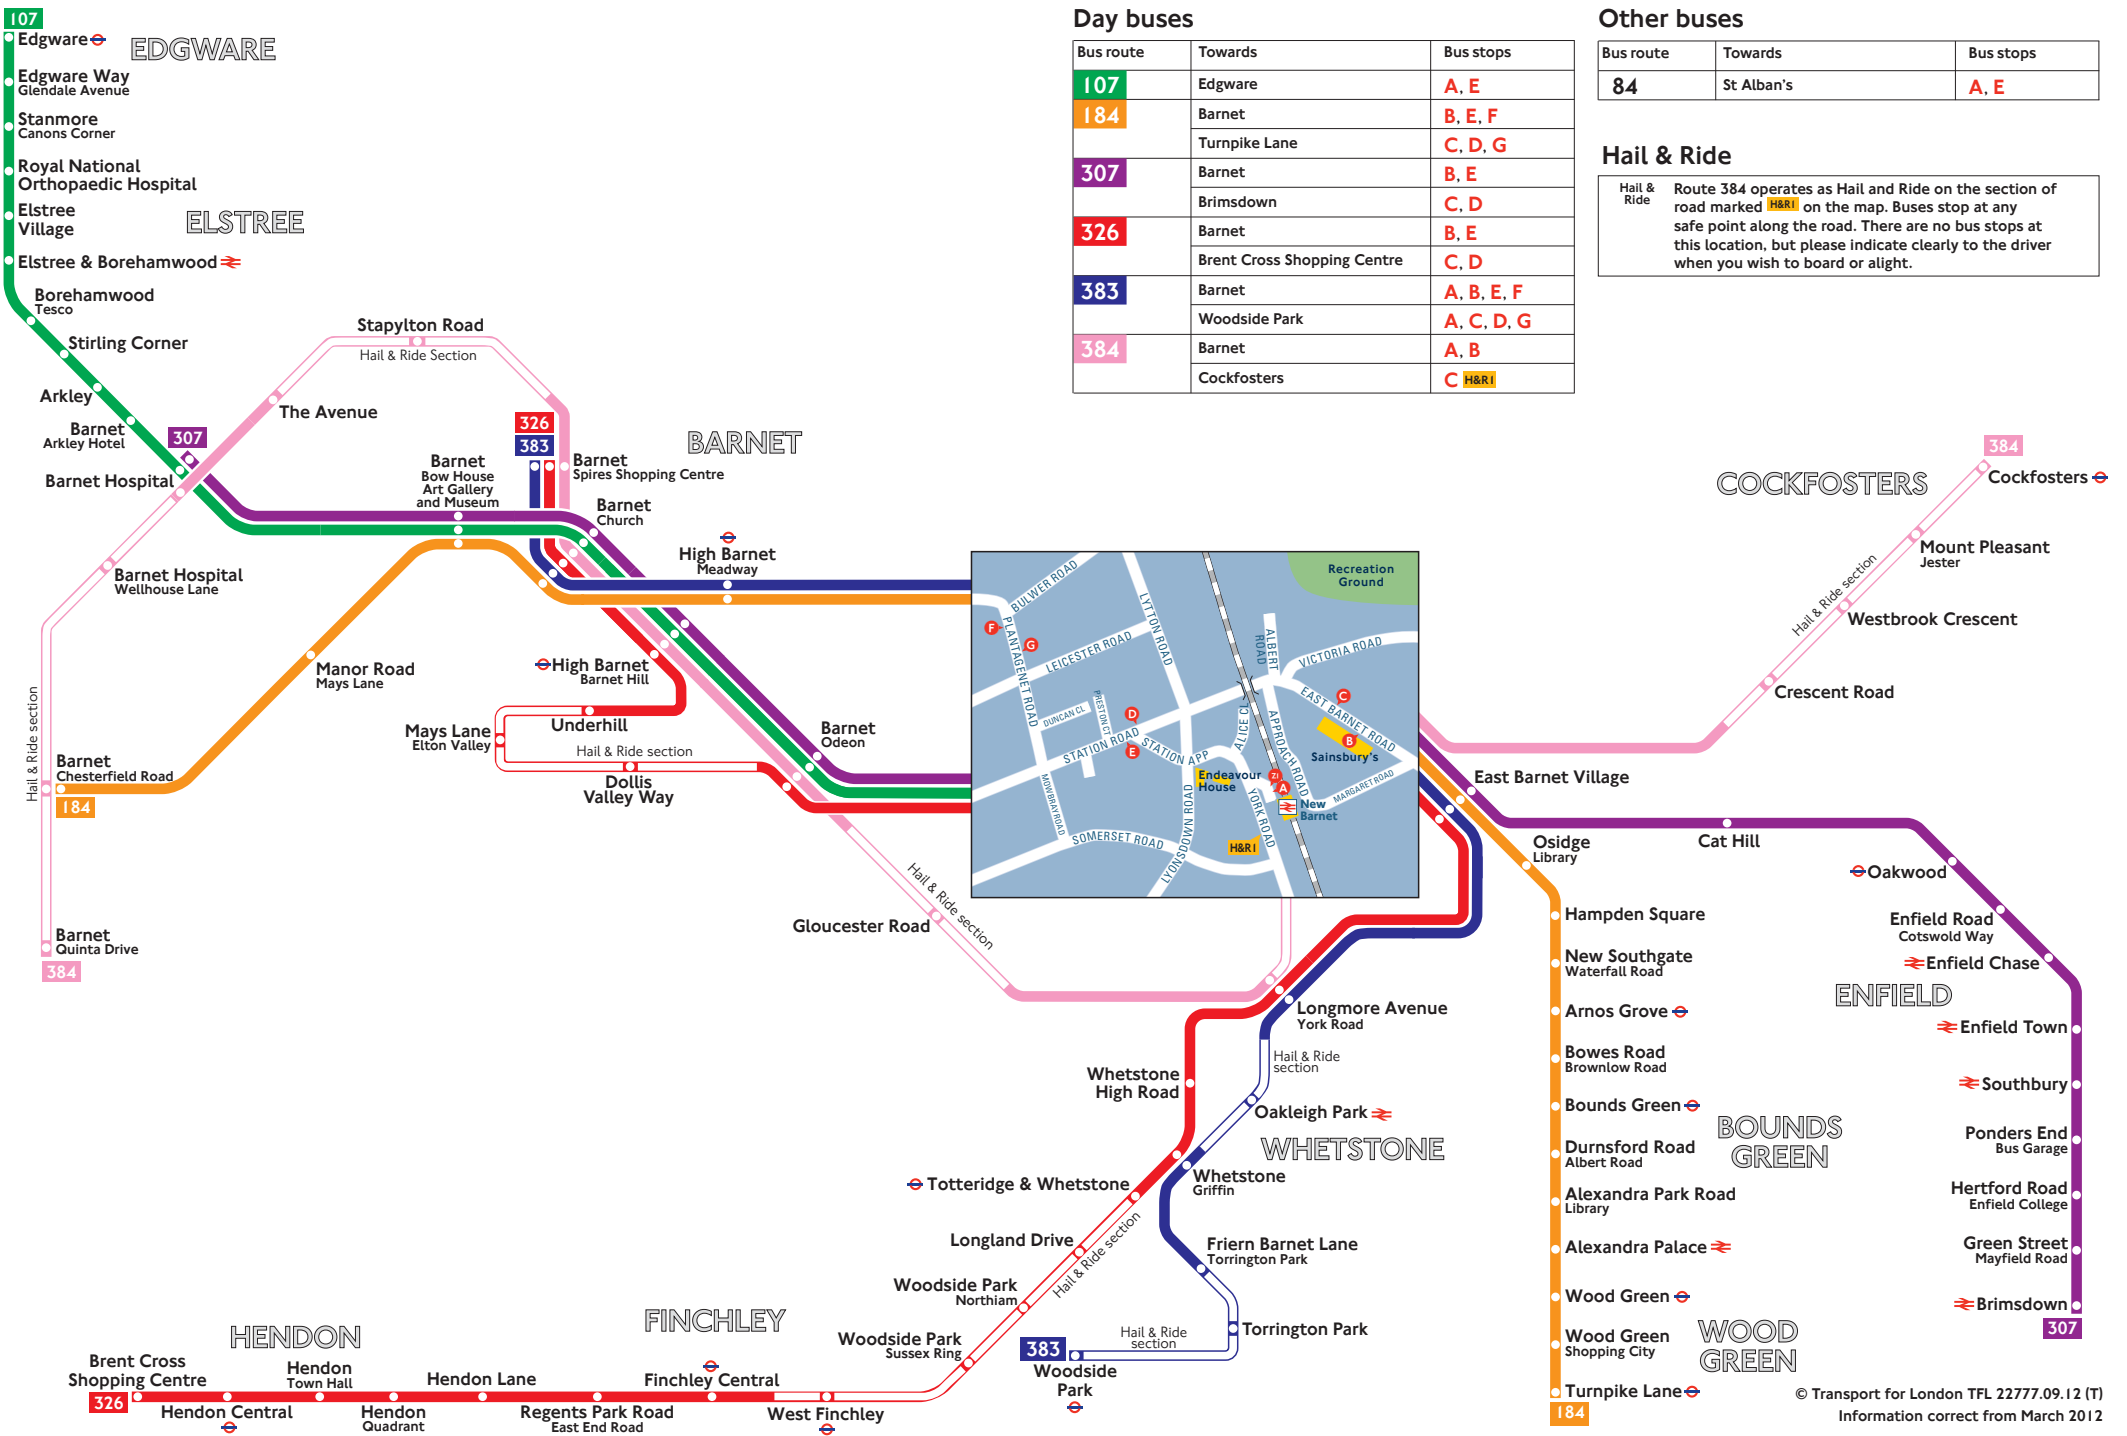

Buses from New Barnet

Route finder

Bus route	Towards	Bus stops
107	Edgware	A, E
184	Barnet	B, E, F
	Turnpike Lane	C, D, G
307	Barnet	B, E
	Brimsdown	C, D
326	Barnet	B, E
	Brent Cross Shopping Centre	C, D
383	Barnet	A, B, E, F
	Woodside Park	A, C, D, G
384	Barnet	A, B
	Cockfosters	C H&Ri

Bus route	Towards	Bus stops
84	St Alban's	A, E

Hail & Ride
 Route 384 operates as Hail and Ride on the section of road marked **H&Ri** on the map. Buses stop at any safe point along the road. There are no bus stops at this location, but please indicate clearly to the driver when you wish to board or alight.