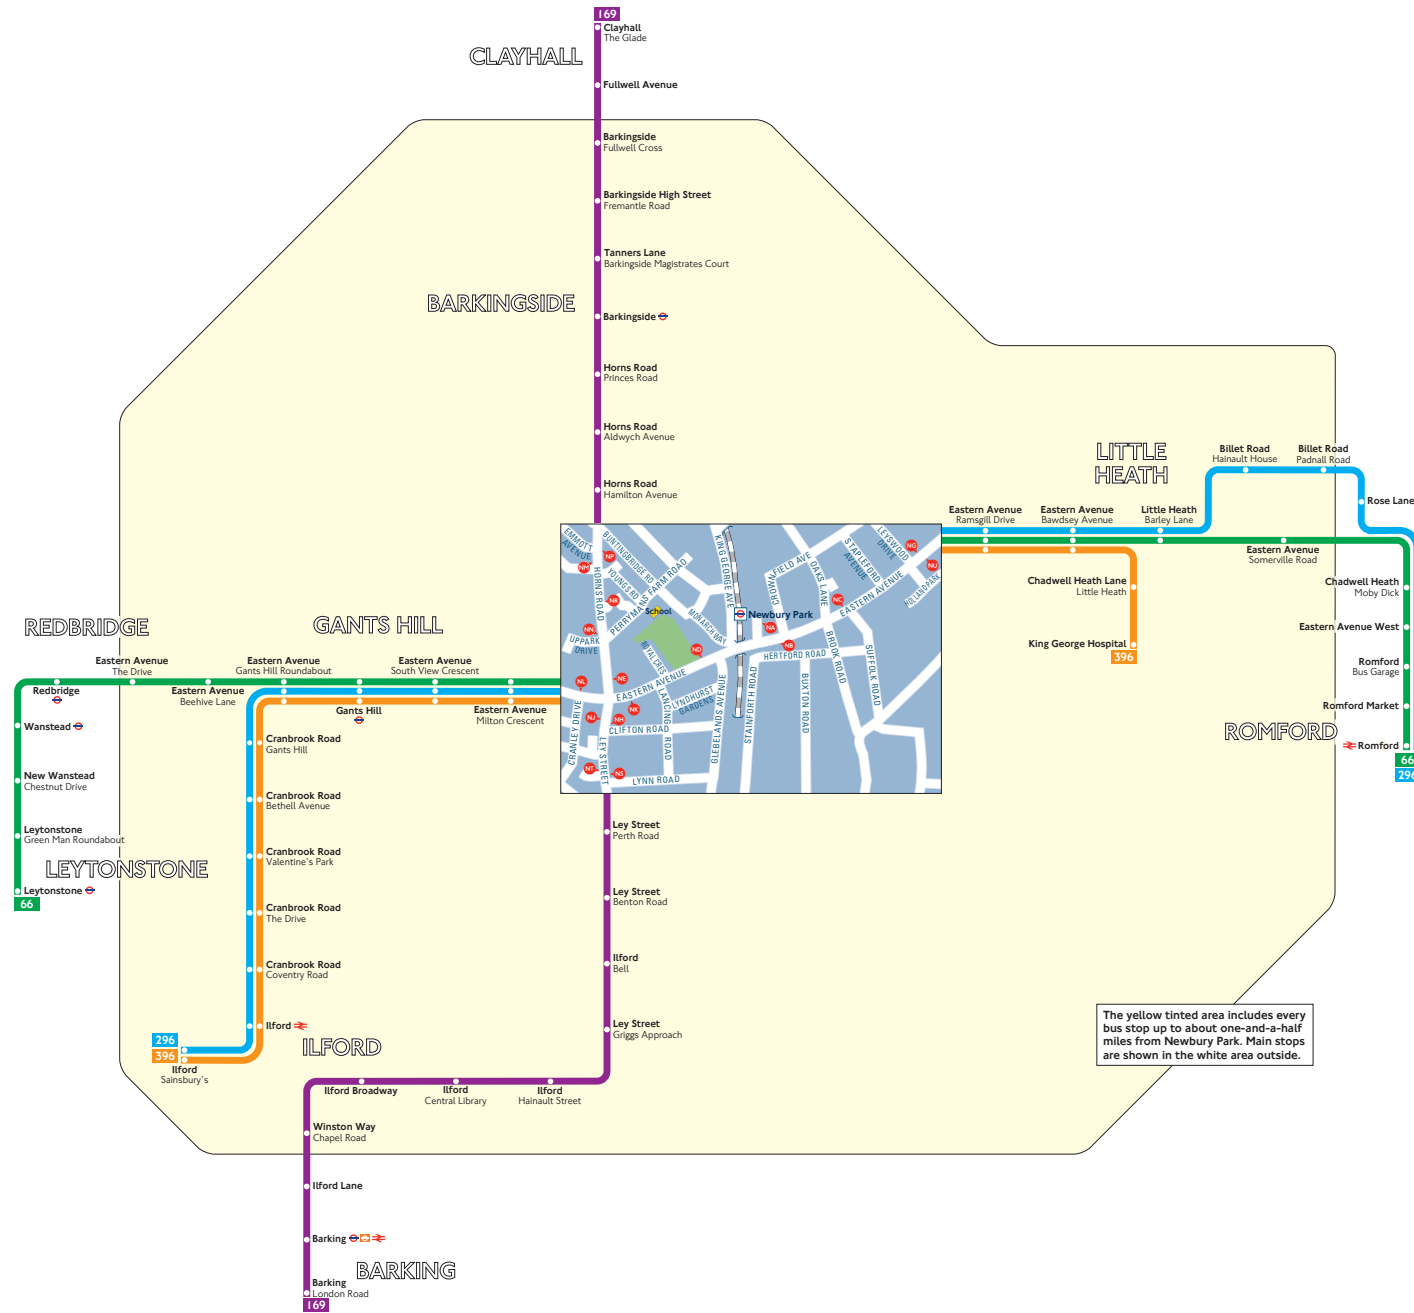

Buses from Newbury Park

Route finder

Day buses

Bus route	Towards	Bus stops
66	Leytonstone	NB NK NU
	Romford	NA NC ND NG NL
169	Barking	NE NH NP NR NS
	Clayhall	NJ NH NN NT
296	Iford	NB NK NU
	Romford	NA NC ND NG NL
396	Iford	NB NK NU
	King George Hospital	NA NC ND NG NL