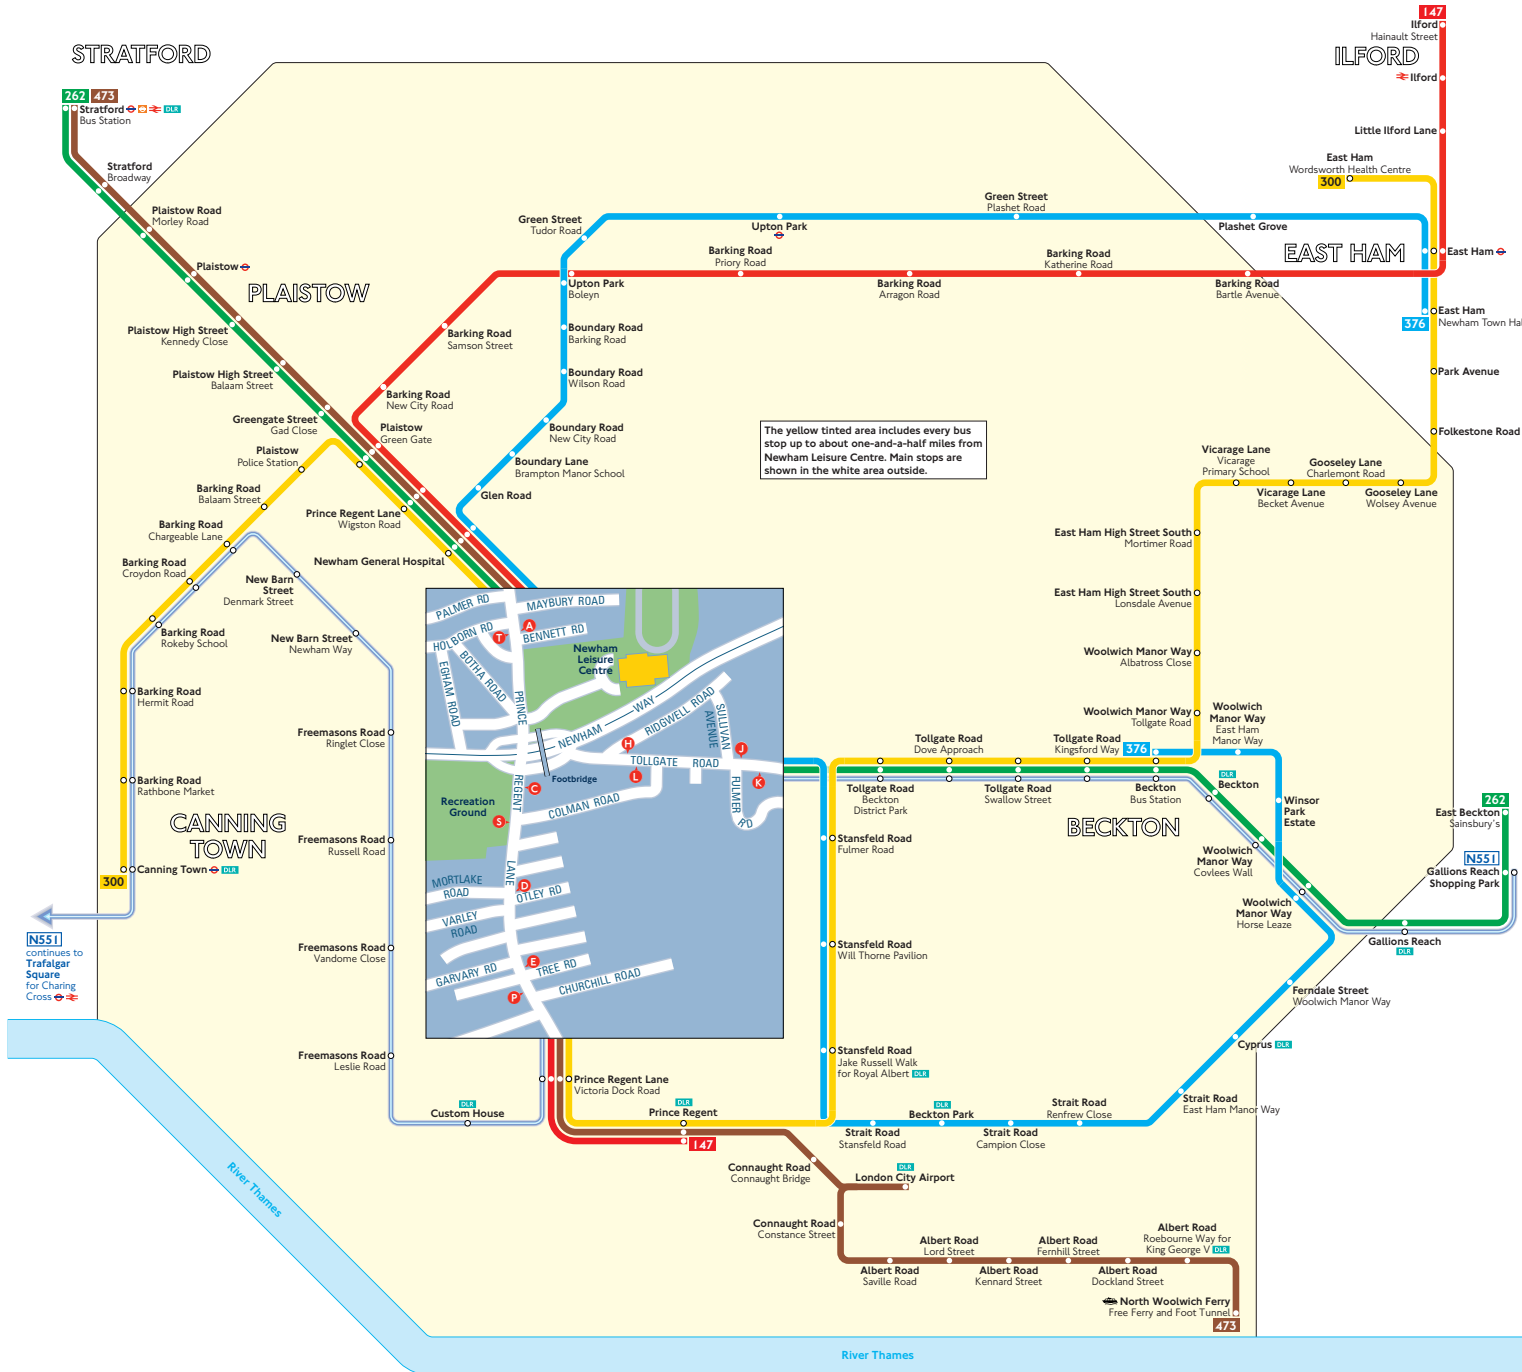

Buses from Newham Leisure Centre

Key

- 147 Day buses in black
- N551 Night buses in blue
- Connections with London Underground
- Connections with London Overground
- Connections with National Rail
- Connections with Docklands Light Railway
- Connections with river boats

Red discs show the bus stop you need for your chosen bus service. The disc **A** appears on the top of the bus stop in the street (see map of town centre in centre of diagram).

Route finder

Day buses

Bus route	Towards	Bus stops
147	Ilford	P S T
	Prince Regent	A C D E
262	East Becketon	A H J
	Stratford	K L T
300	Canning Town	P S T
	East Ham	A C D E
376	Becketon	A H J
	East Ham	K L T
473	North Woolwich	A C D E
	Stratford	P S T

Night buses

Bus route	Towards	Bus stops
N551	Gallions Reach	H J P S
	Trafalgar Square	C D E K L