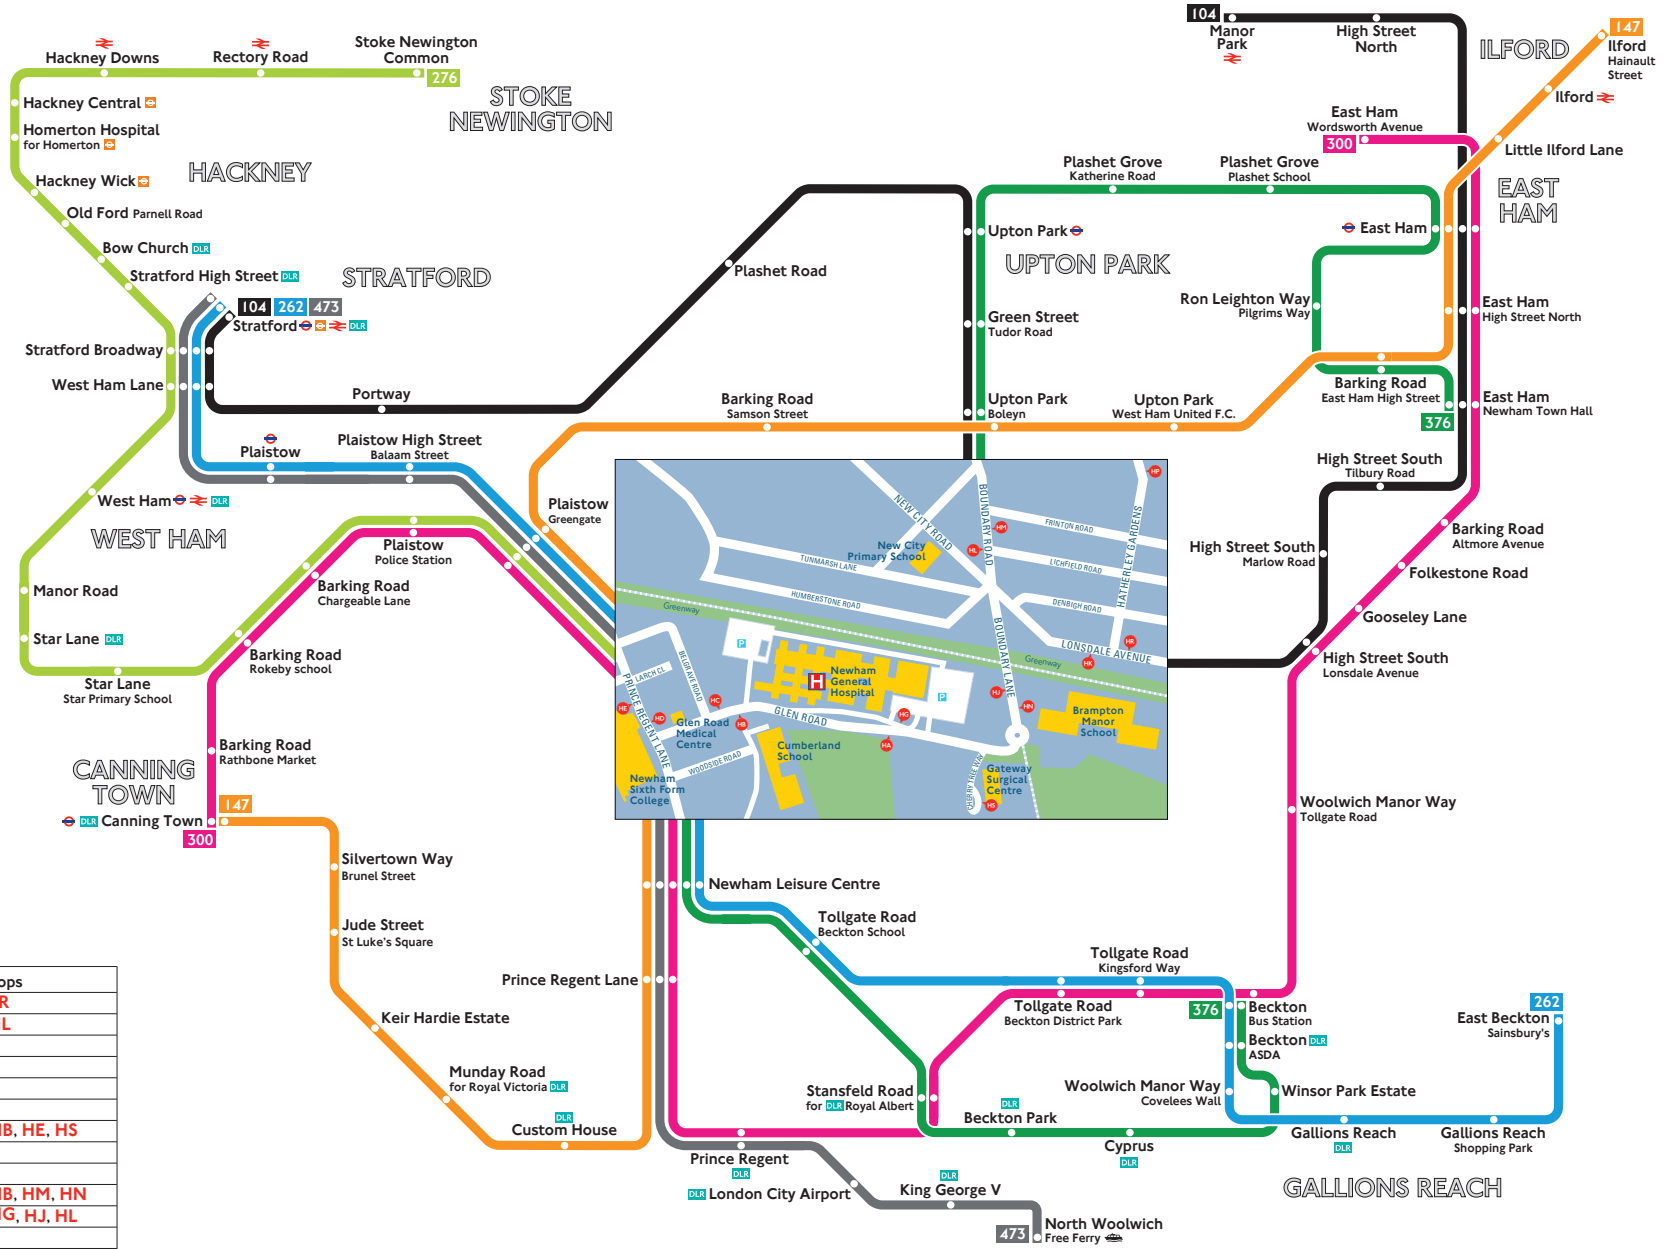

# Buses from Newham University Hospital

## Route finder

### Day buses

Bus route	Towards	Bus stops
104	Manor Park	HP, HR
	Stratford	HK, HL
147	Canning Town	HD
	Ilford	HE
262	East Beckton	HD
	Stratford	HE
276	Stoke Newington	HA, HB, HE, HS
300	Canning Town	HE
	East Ham	HD
376	Beckton	HA, HB, HM, HN
	East Ham	HC, HG, HJ, HL
473	North Woolwich	HD
	Stratford	HE