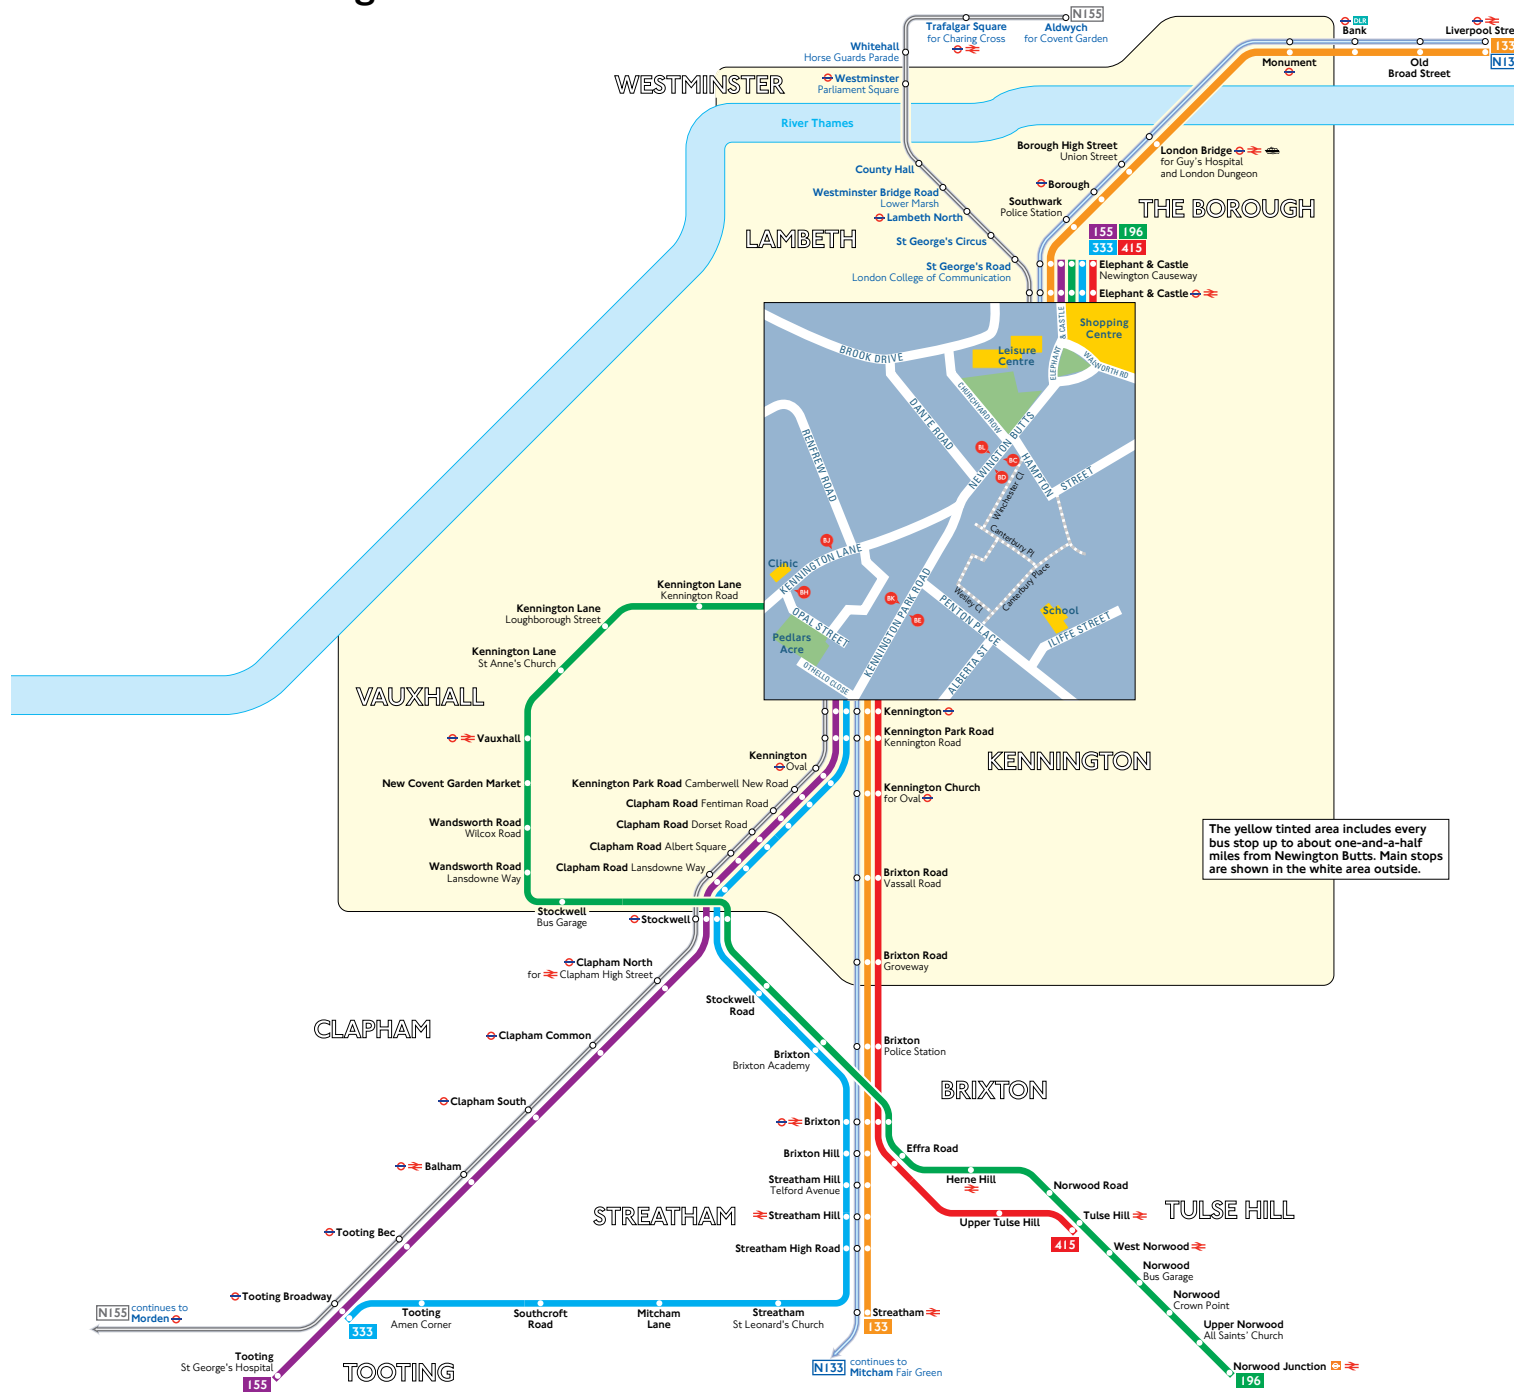

Buses from Newington Butts

Route finder

Day buses

Bus route	Towards	Bus stops
133	Liverpool Street	133 133
	Streatham	133 133
155	Elephant & Castle	155 155
	Tooting	155 155
196	Elephant & Castle	196 196
	Norwood Junction	196 196
333	Elephant & Castle	333 333
	Tooting Broadway	333 333
415	Elephant & Castle	415 415
	Tulse Hill	415 415

Night buses

Bus route	Towards	Bus stops
N133	Liverpool Street	N133 N133
	Mitcham	N133 N133
N155	Aldwych	N155 N155
	Morden	N155 N155