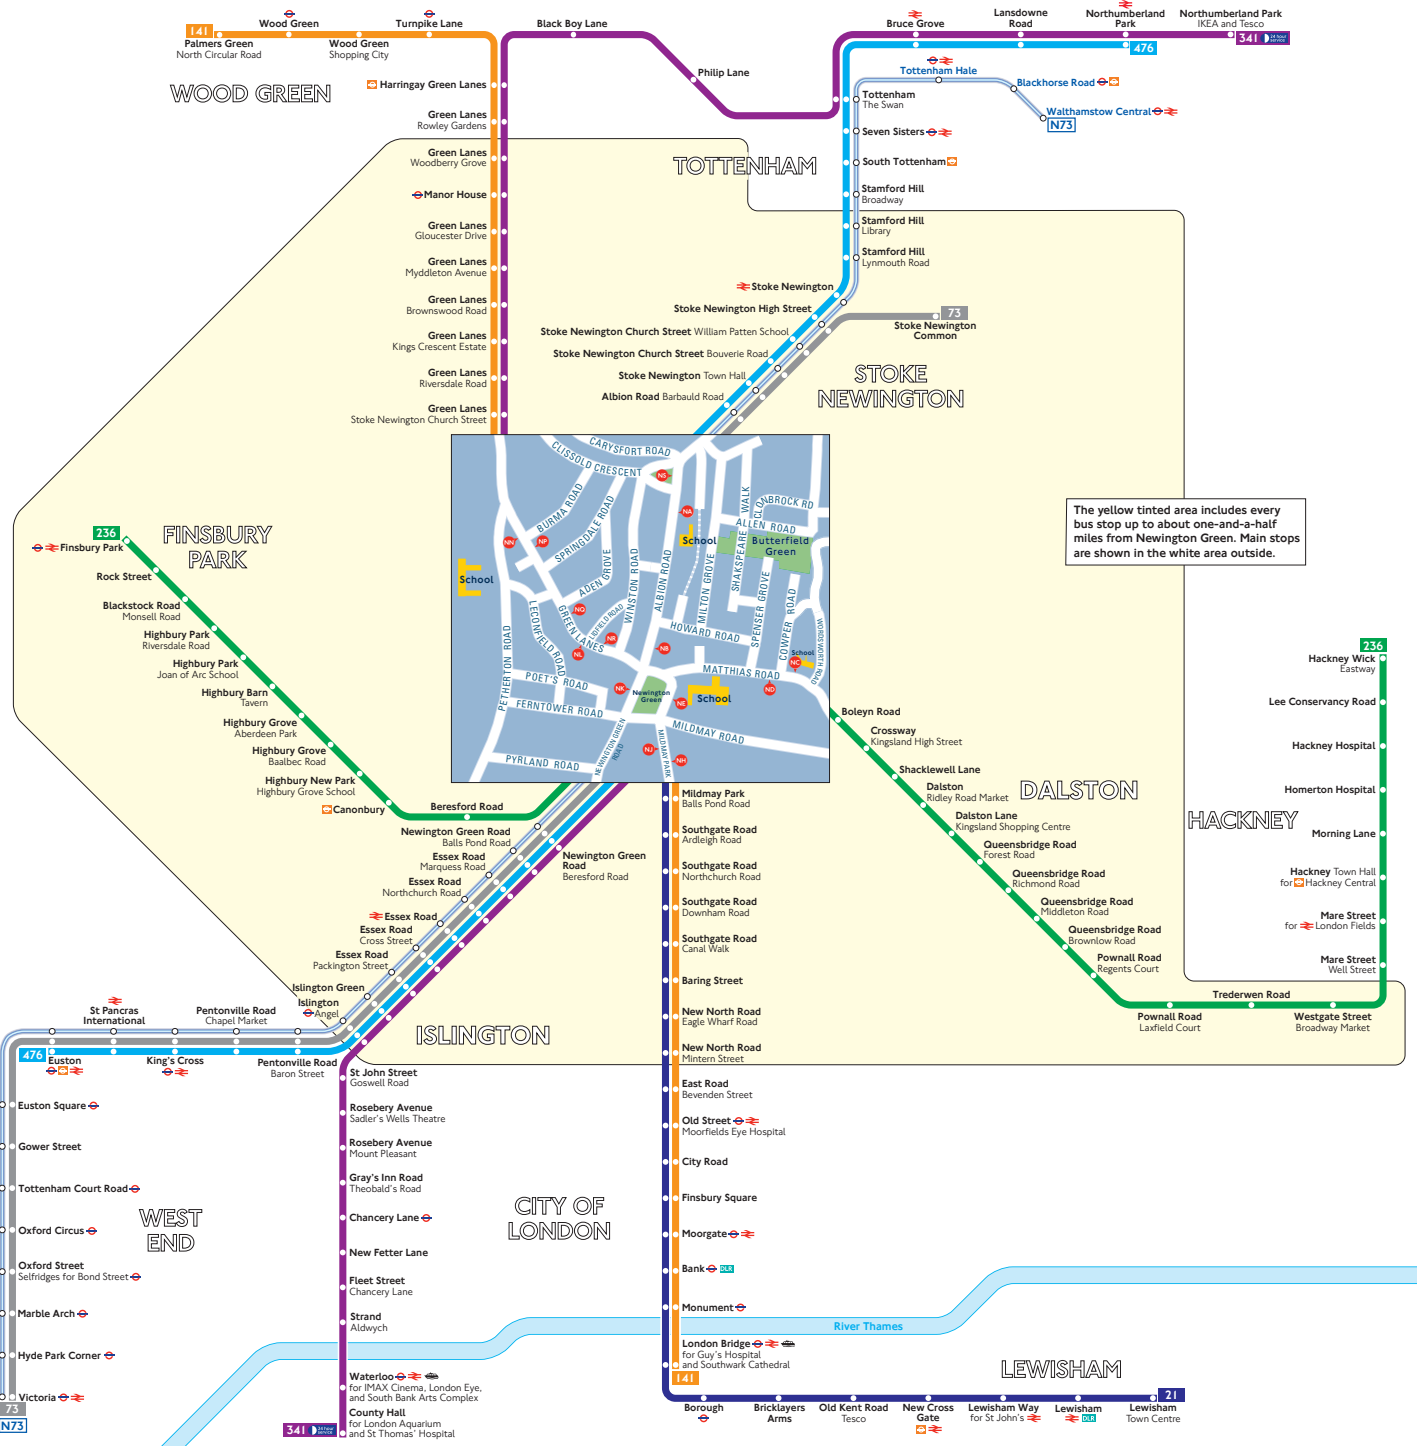

Buses from Newington Green

Route finder

Day buses including 24-hour services

Bus route	Towards	Bus stops
21	Lewisham	NE NH
73	Stoke Newington	NK NS
	Victoria	NA NB NE
141	London Bridge	NE NH NP NG NR
	Palmer's Green	NJ NK NL NR
236	Finsbury Park	ND NE
	Hackney Wick	NC NK
341	County Hall	NE NP NO NR
	Northumberland Park	NK NL NN
476	Euston	NA NB NE
	Northumberland Park	NK NS

Night buses

Bus route	Towards	Bus stops
N73	Victoria	NA NB NE
	Walthamstow Central	NK NS