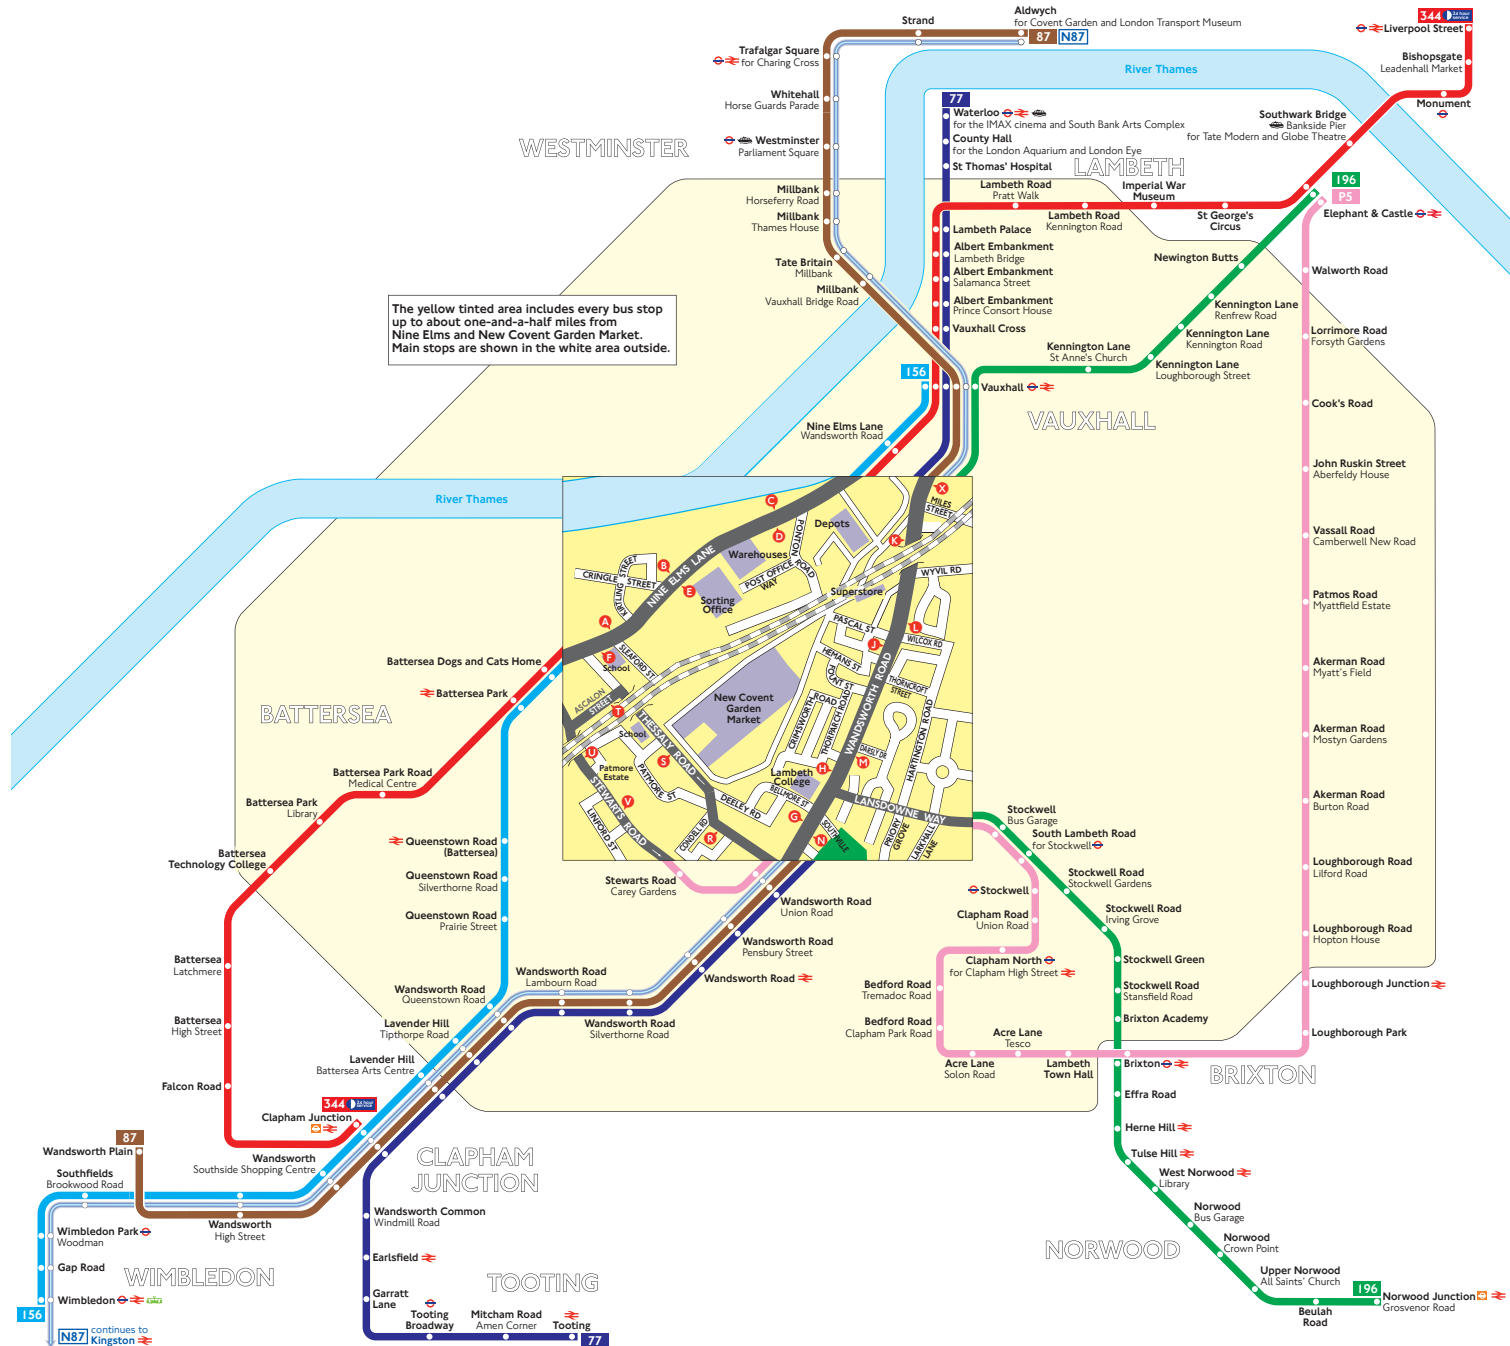

Buses from Nine Elms and New Covent Garden Market

Route finder

Day buses including 24-hour services

Bus route	Towards	Bus stops
77	Tooting	L M N X
	Waterloo	G H J K
87	Aldwych	G H J K
	Wandsworth	L M N X
156	Vauxhall	A B C
	Wimbledon	D E F
196	Elephant & Castle	H J K
	Norwood Junction	L M X
344 <small>24 hour service</small>	Clapham Junction	D E F
	Liverpool Street	A B C
P5	Elephant & Castle	G U V

Night buses

Bus route	Towards	Bus stops
N87	Aldwych	G H J K
	Kingston	L M N X