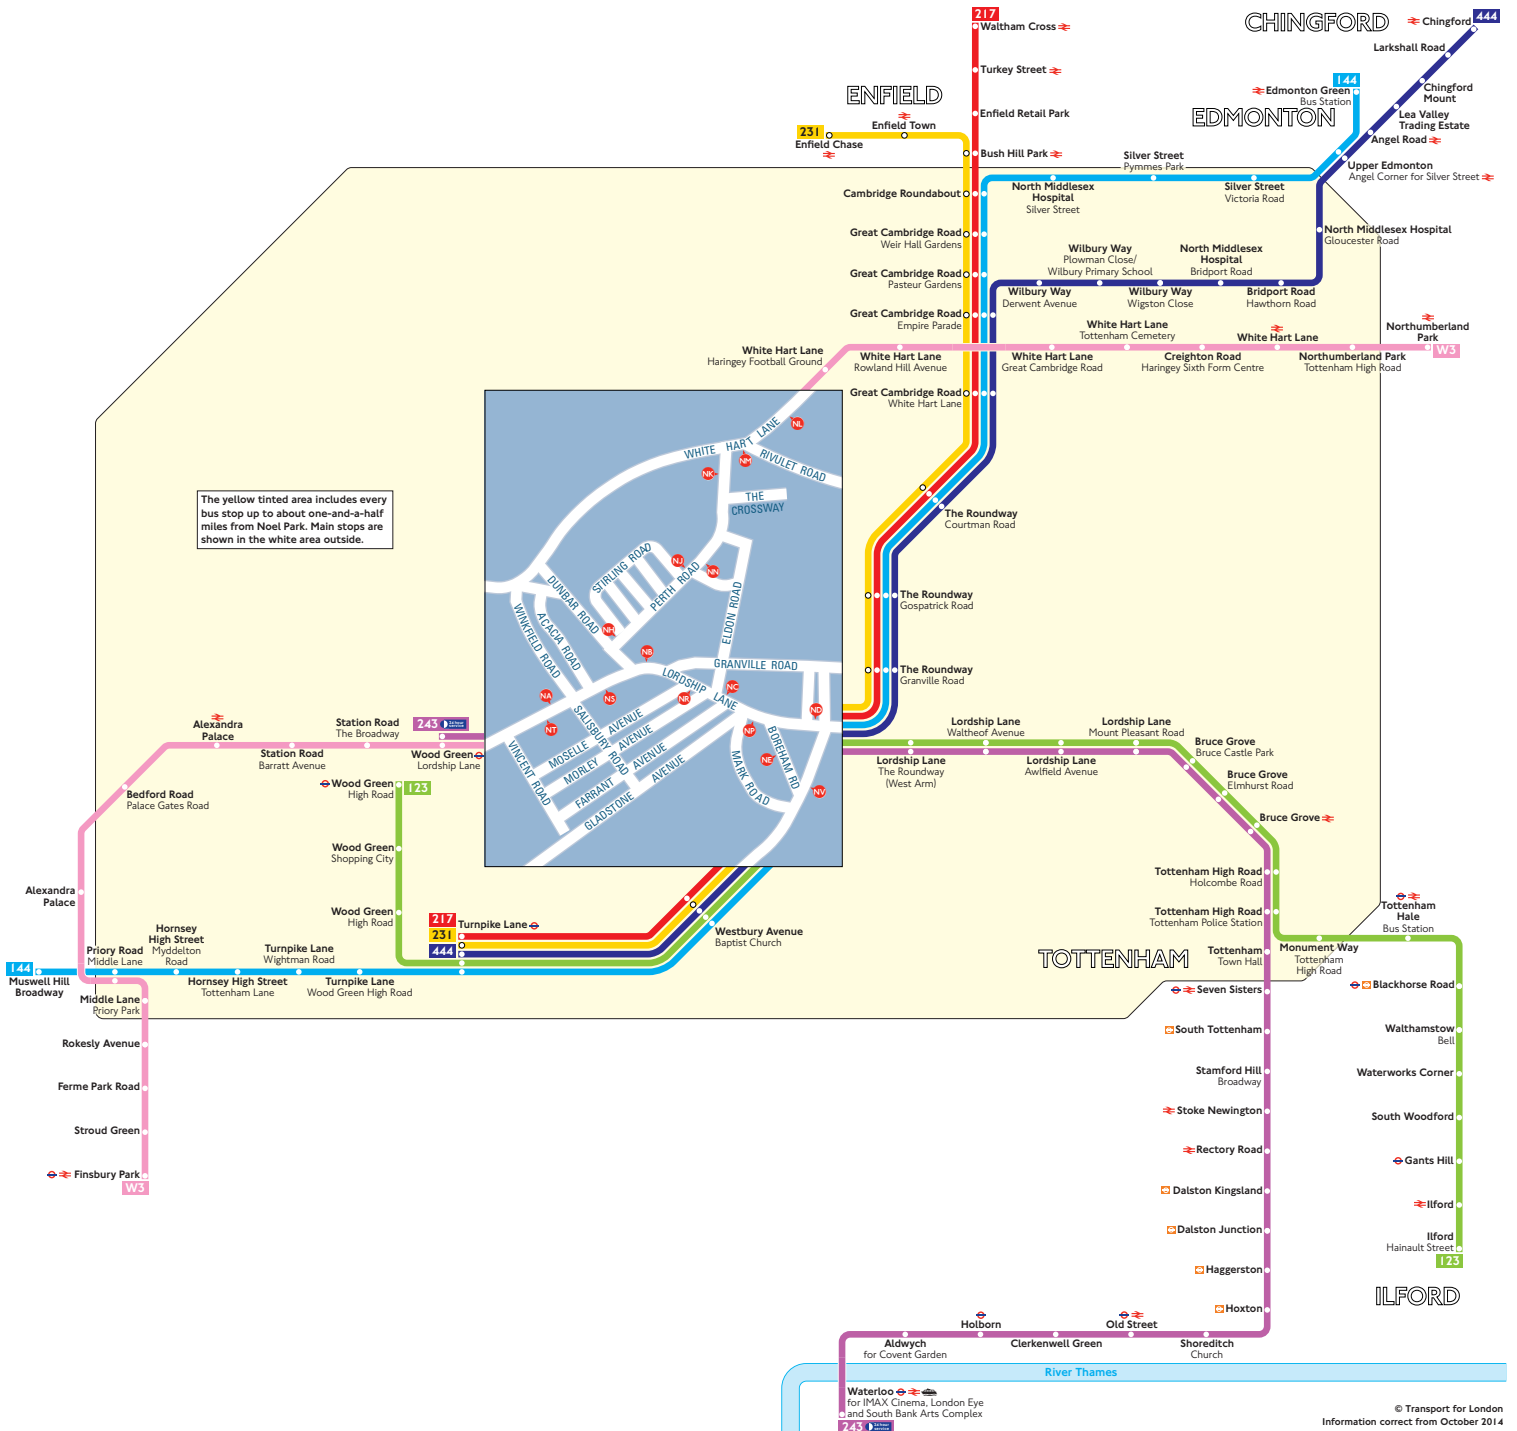

Buses from Noel Park

Key

- Connections with London Underground
- Connections with London Overground
- Connections with National Rail
- Connections with river boats
- School journeys

Red discs show the bus stop you need for your chosen bus service. The disc appears on the top of the bus stop in the street (see map of town centre in centre of diagram).

Route finder

Day buses including 24-hour services

Bus route	Towards	Bus stops
123	Ilford	ND NE
	Wood Green	NV
144	Edmonton Green	NE
	Muswell Hill	NV
217	Turnpike Lane	NV
	Waltham Cross	NE
231	Enfield	NE
	Turnpike Lane	NV
243	Waterloo	NA NB NC ND
	Wood Green	NP NR NS NT
444	Chingford	NE
	Turnpike Lane	NV
W3	Finsbury Park	ND NP NR NS NT
	Northumberland Park	NA NB ND NK

Other buses

Bus route	Towards	Bus stops
617 Sch	Turkey Street	NE
	Turnpike Lane	NV