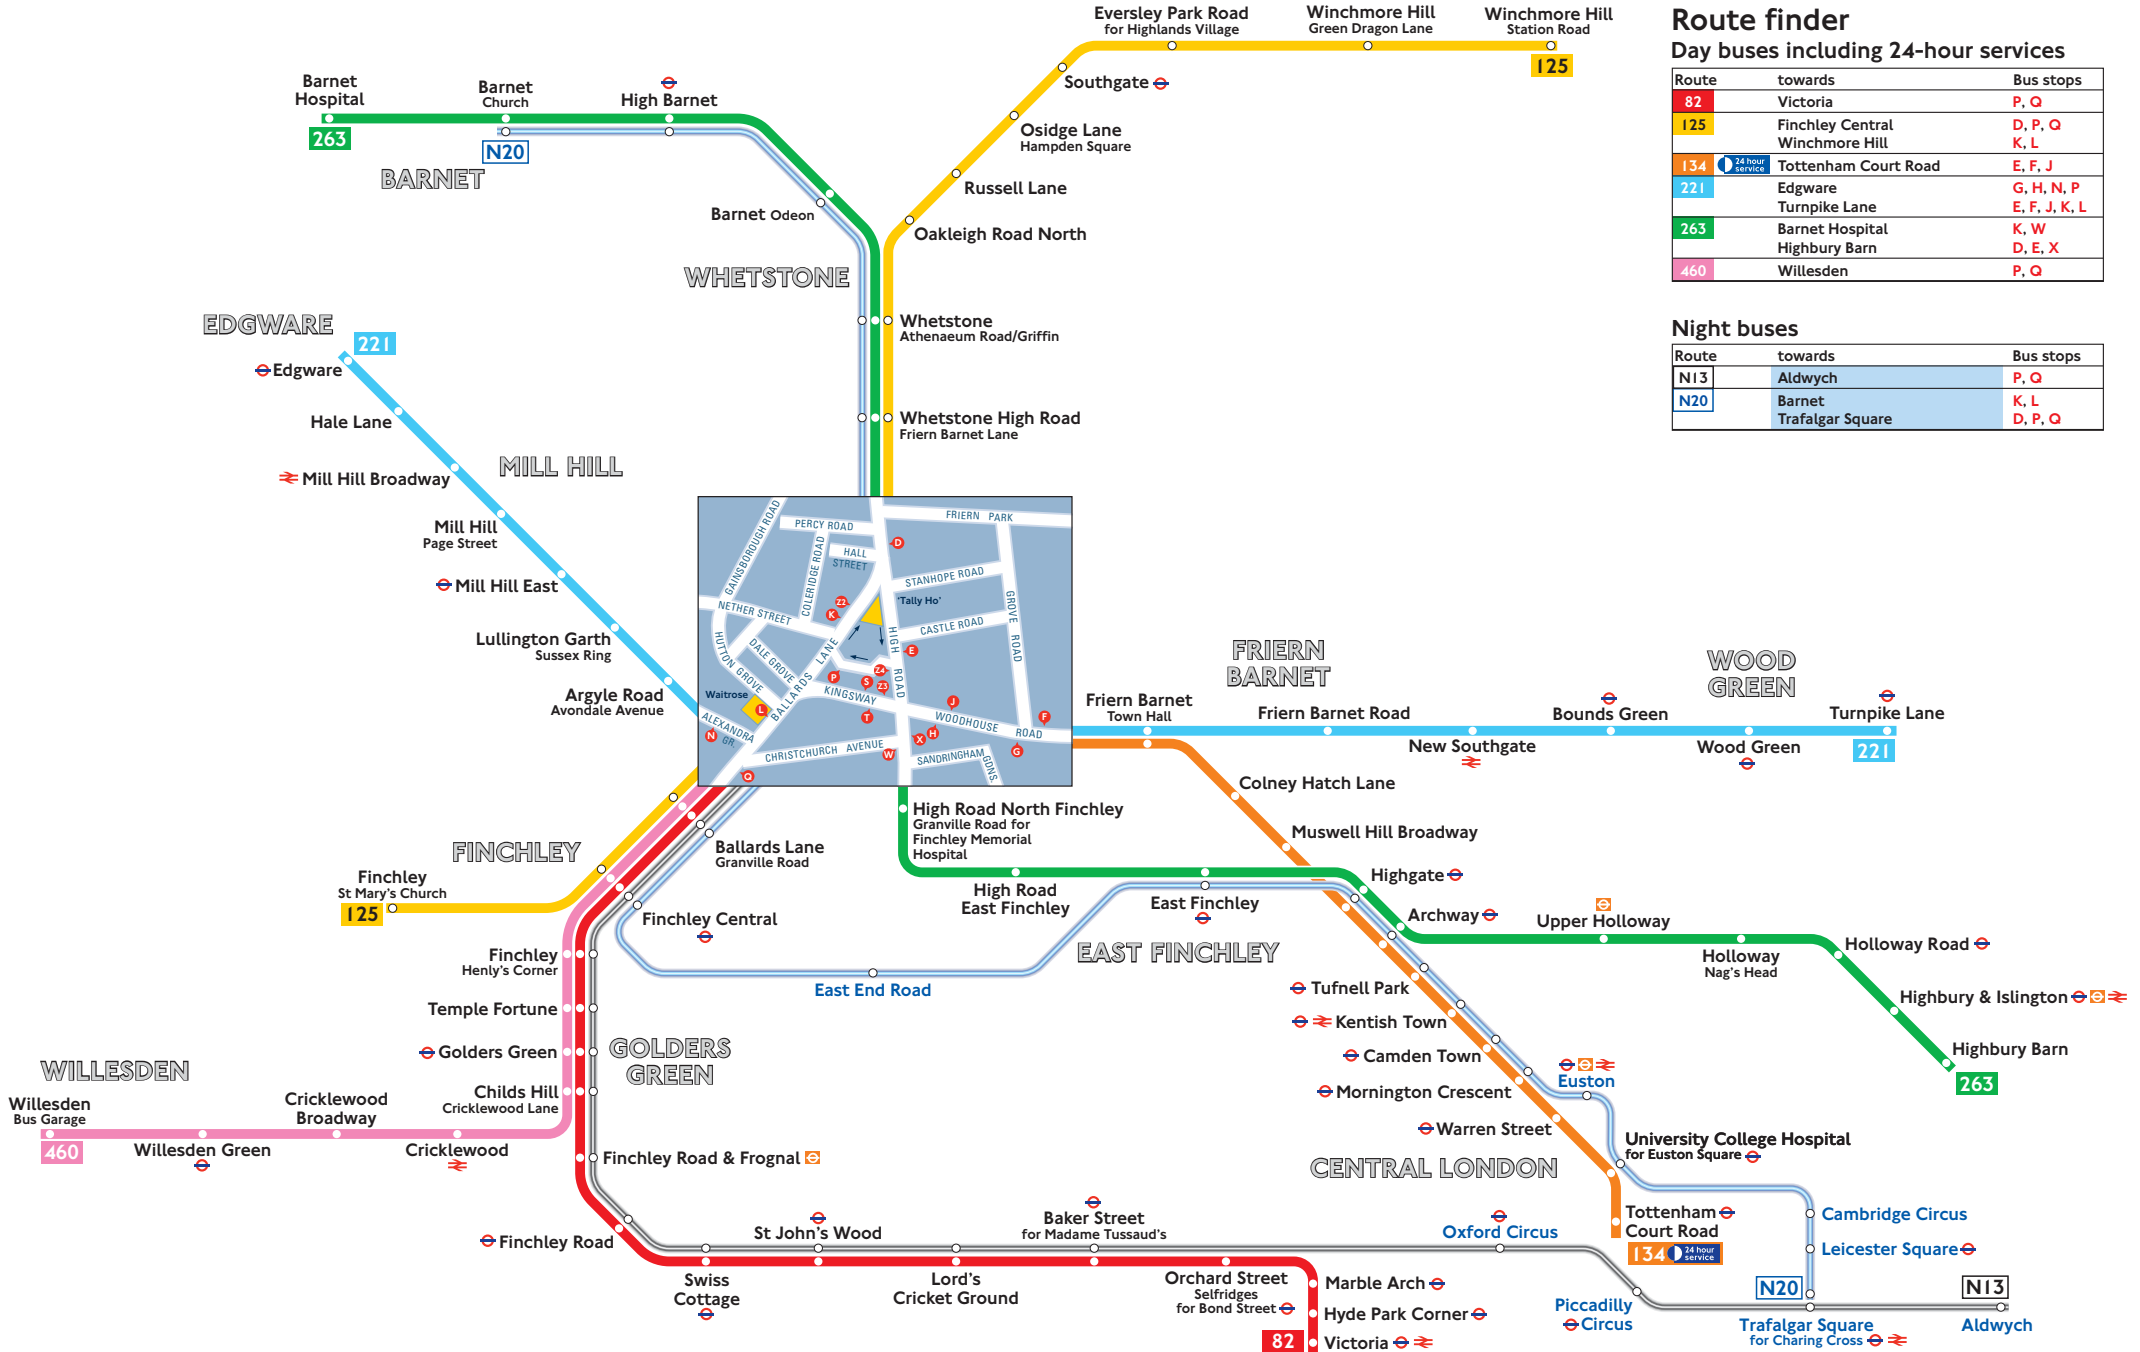

Buses from North Finchley

Route finder

Day buses including 24-hour services

Route	towards	Bus stops
82	Victoria	P, Q
125	Finchley Central Winchmore Hill	D, P, Q K, L
134	Tottenham Court Road	E, F, J
221	Edgware Turnpike Lane	G, H, N, P E, F, J, K, L
263	Barnet Hospital Highbury Barn	K, W D, E, X
460	Willesden	P, Q

Night buses

Route	towards	Bus stops
N13	Aldwych	P, Q
N20	Barnet Trafalgar Square	K, L D, P, Q