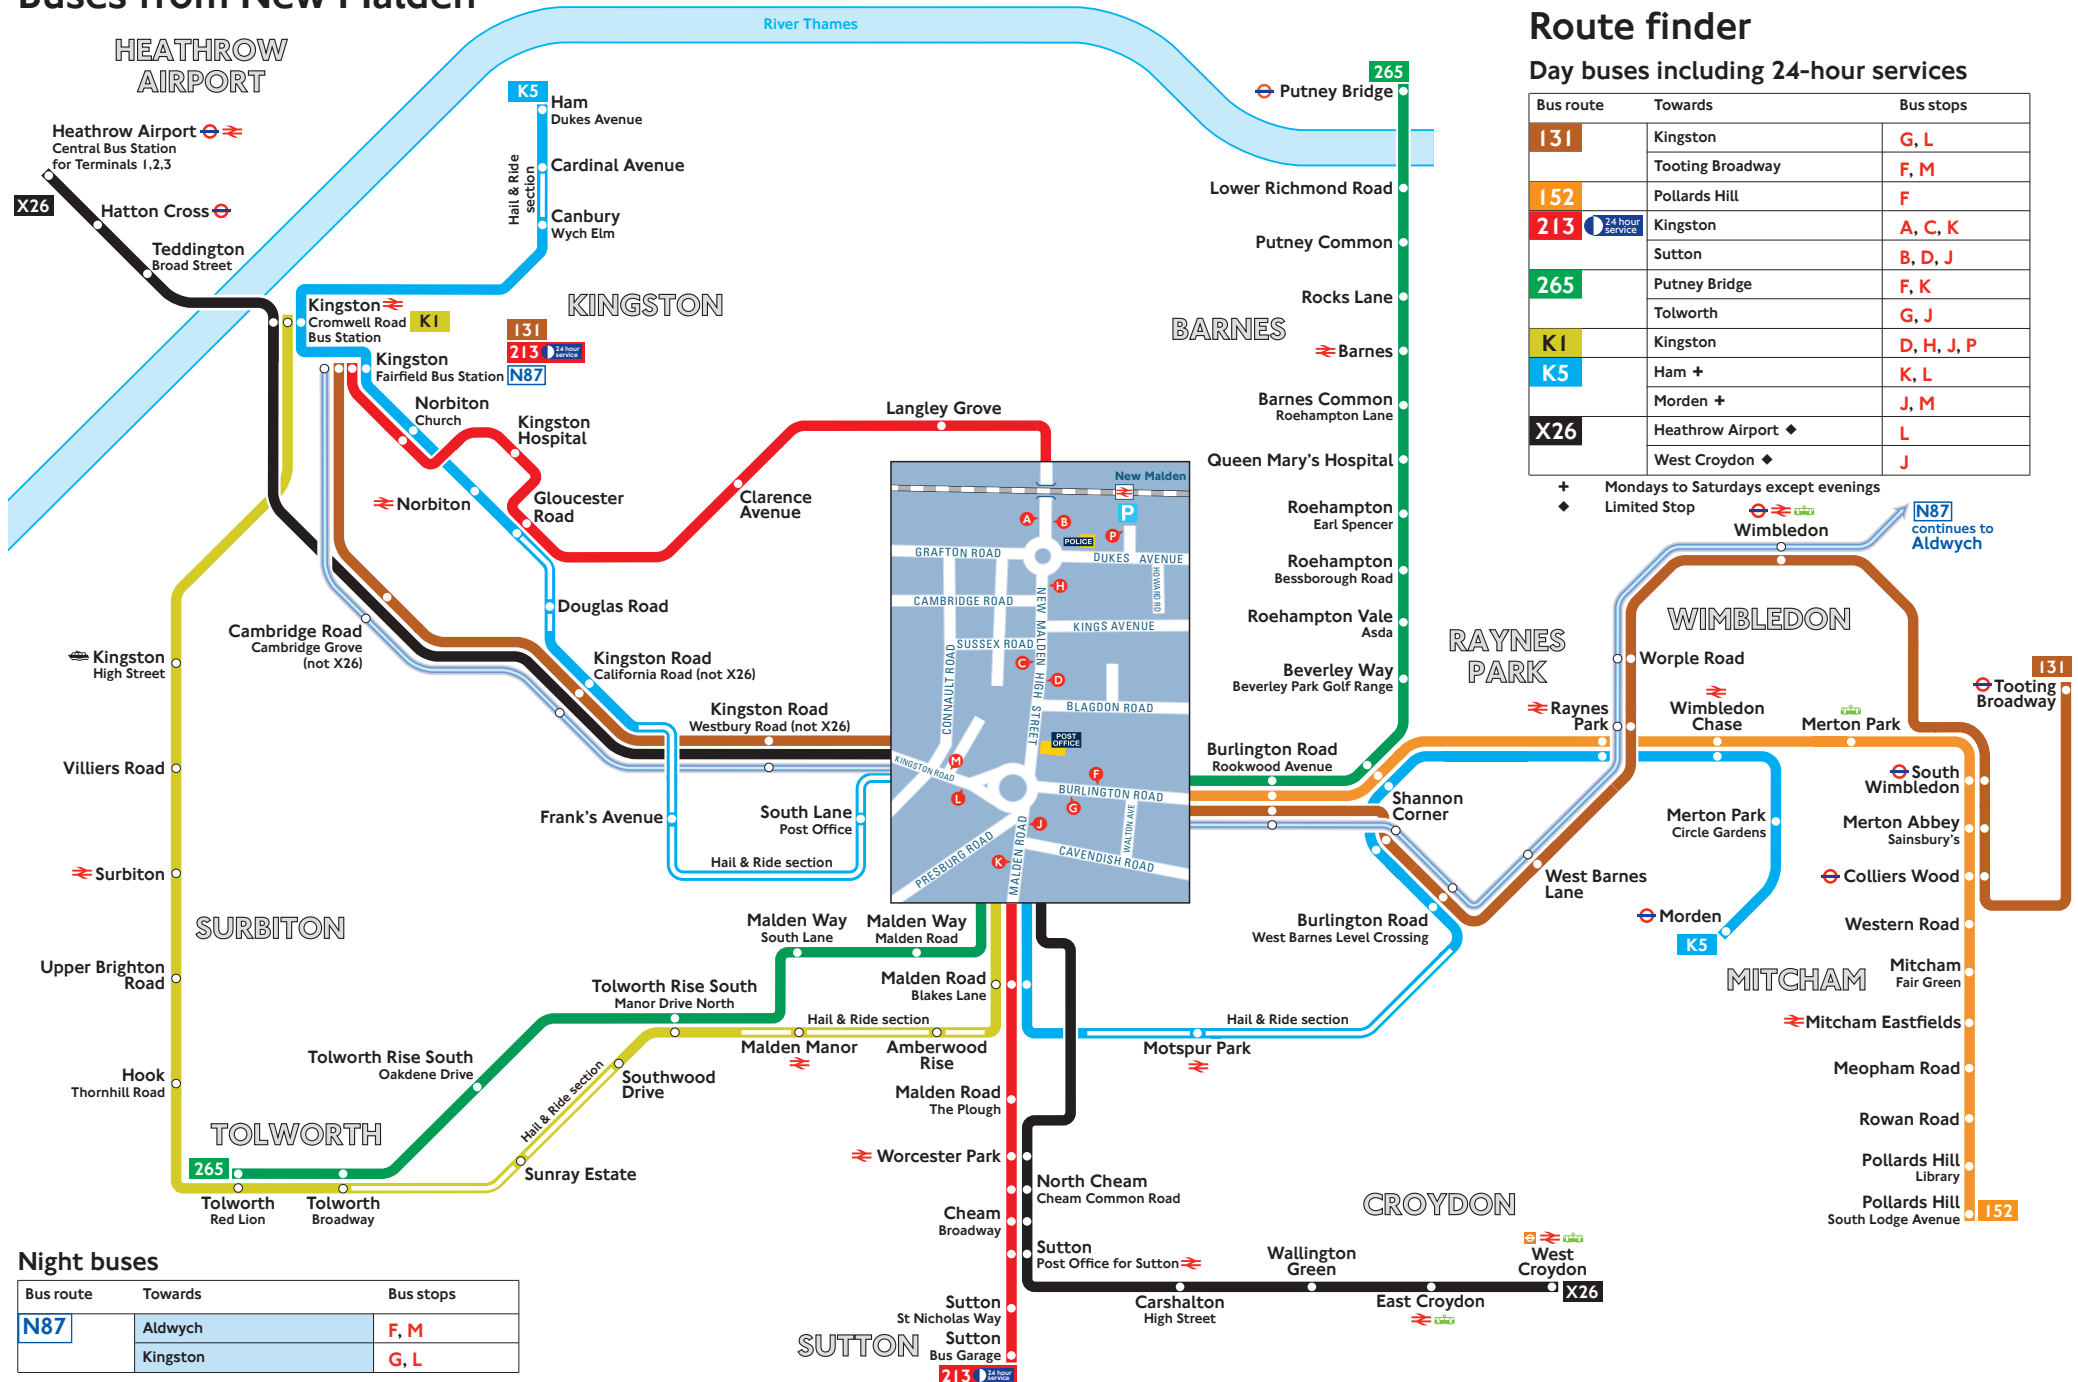

Buses from New Malden

Route finder

Day buses including 24-hour services

Bus route	Towards	Bus stops
131	Kingston	G, L
	Tooting Broadway	F, M
152	Pollards Hill	F
213	Kingston	A, C, K
	Sutton	B, D, J
265	Putney Bridge	F, K
	Tolworth	G, J
KI	Kingston	D, H, J, P
K5	Ham +	K, L
	Morden +	J, M
X26	Heathrow Airport ♦	L
	West Croydon ♦	J

+ Mondays to Saturdays except evenings
 ♦ Limited Stop
 N87 continues to Aldwych

Night buses

Bus route	Towards	Bus stops
N87	Aldwych	F, M
	Kingston	G, L