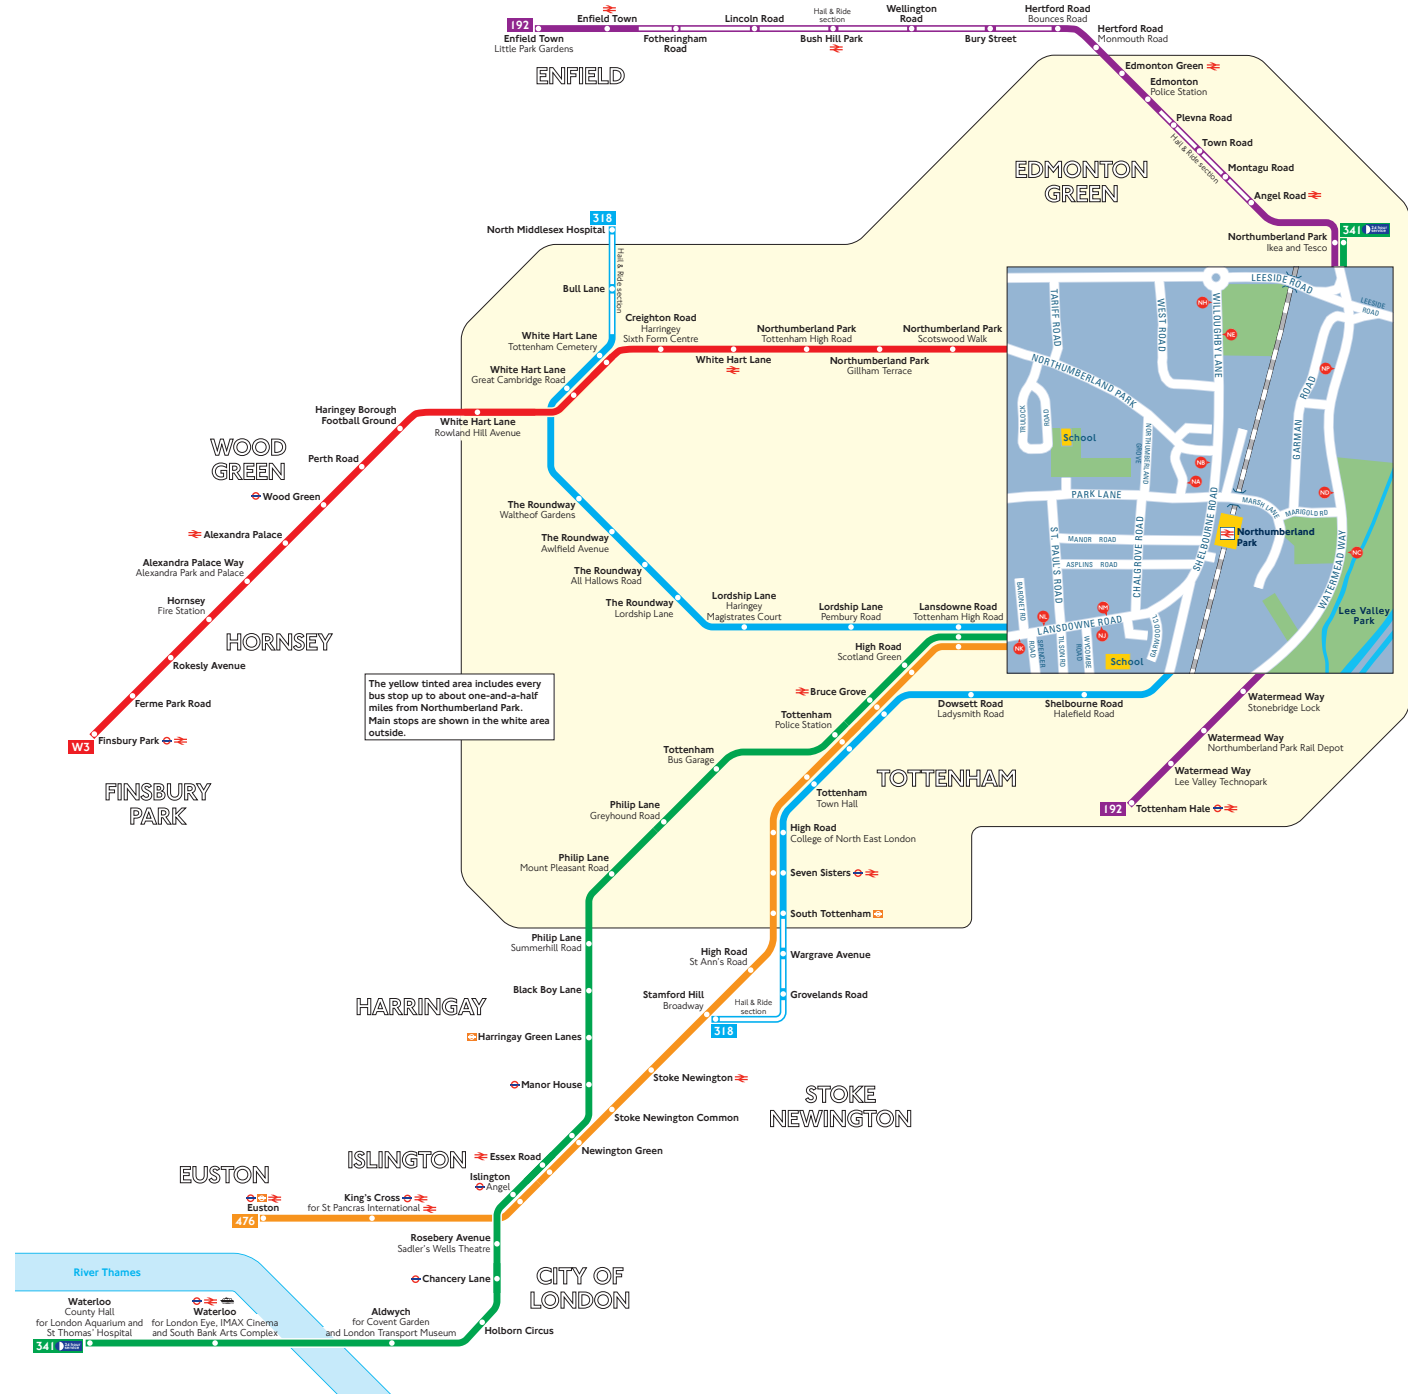

Buses from Northumberland Park

Key

- Connections with London Underground
- Connections with London Overground
- Connections with National Rail
- Connections with Docklands Light Railway
- Connections with river boats

Red discs show the bus stop you need for your chosen bus service. The disc **A** appears on the top of the bus stop in the street (see map of town centre in centre of diagram).

Route finder

Day buses including 24-hour services

Bus route	Towards	Bus stops
192	Enfield	ND NP
	Tottenham	NC
318	North Middlesex Hospital	NJ NK
	Stamford Hill	NL NM
341	Northumberland Park	NB NH NL NM
	Waterloo	NA NE NJ NK
476	Euston	NA NU NK
W3	Finsbury Park	NA