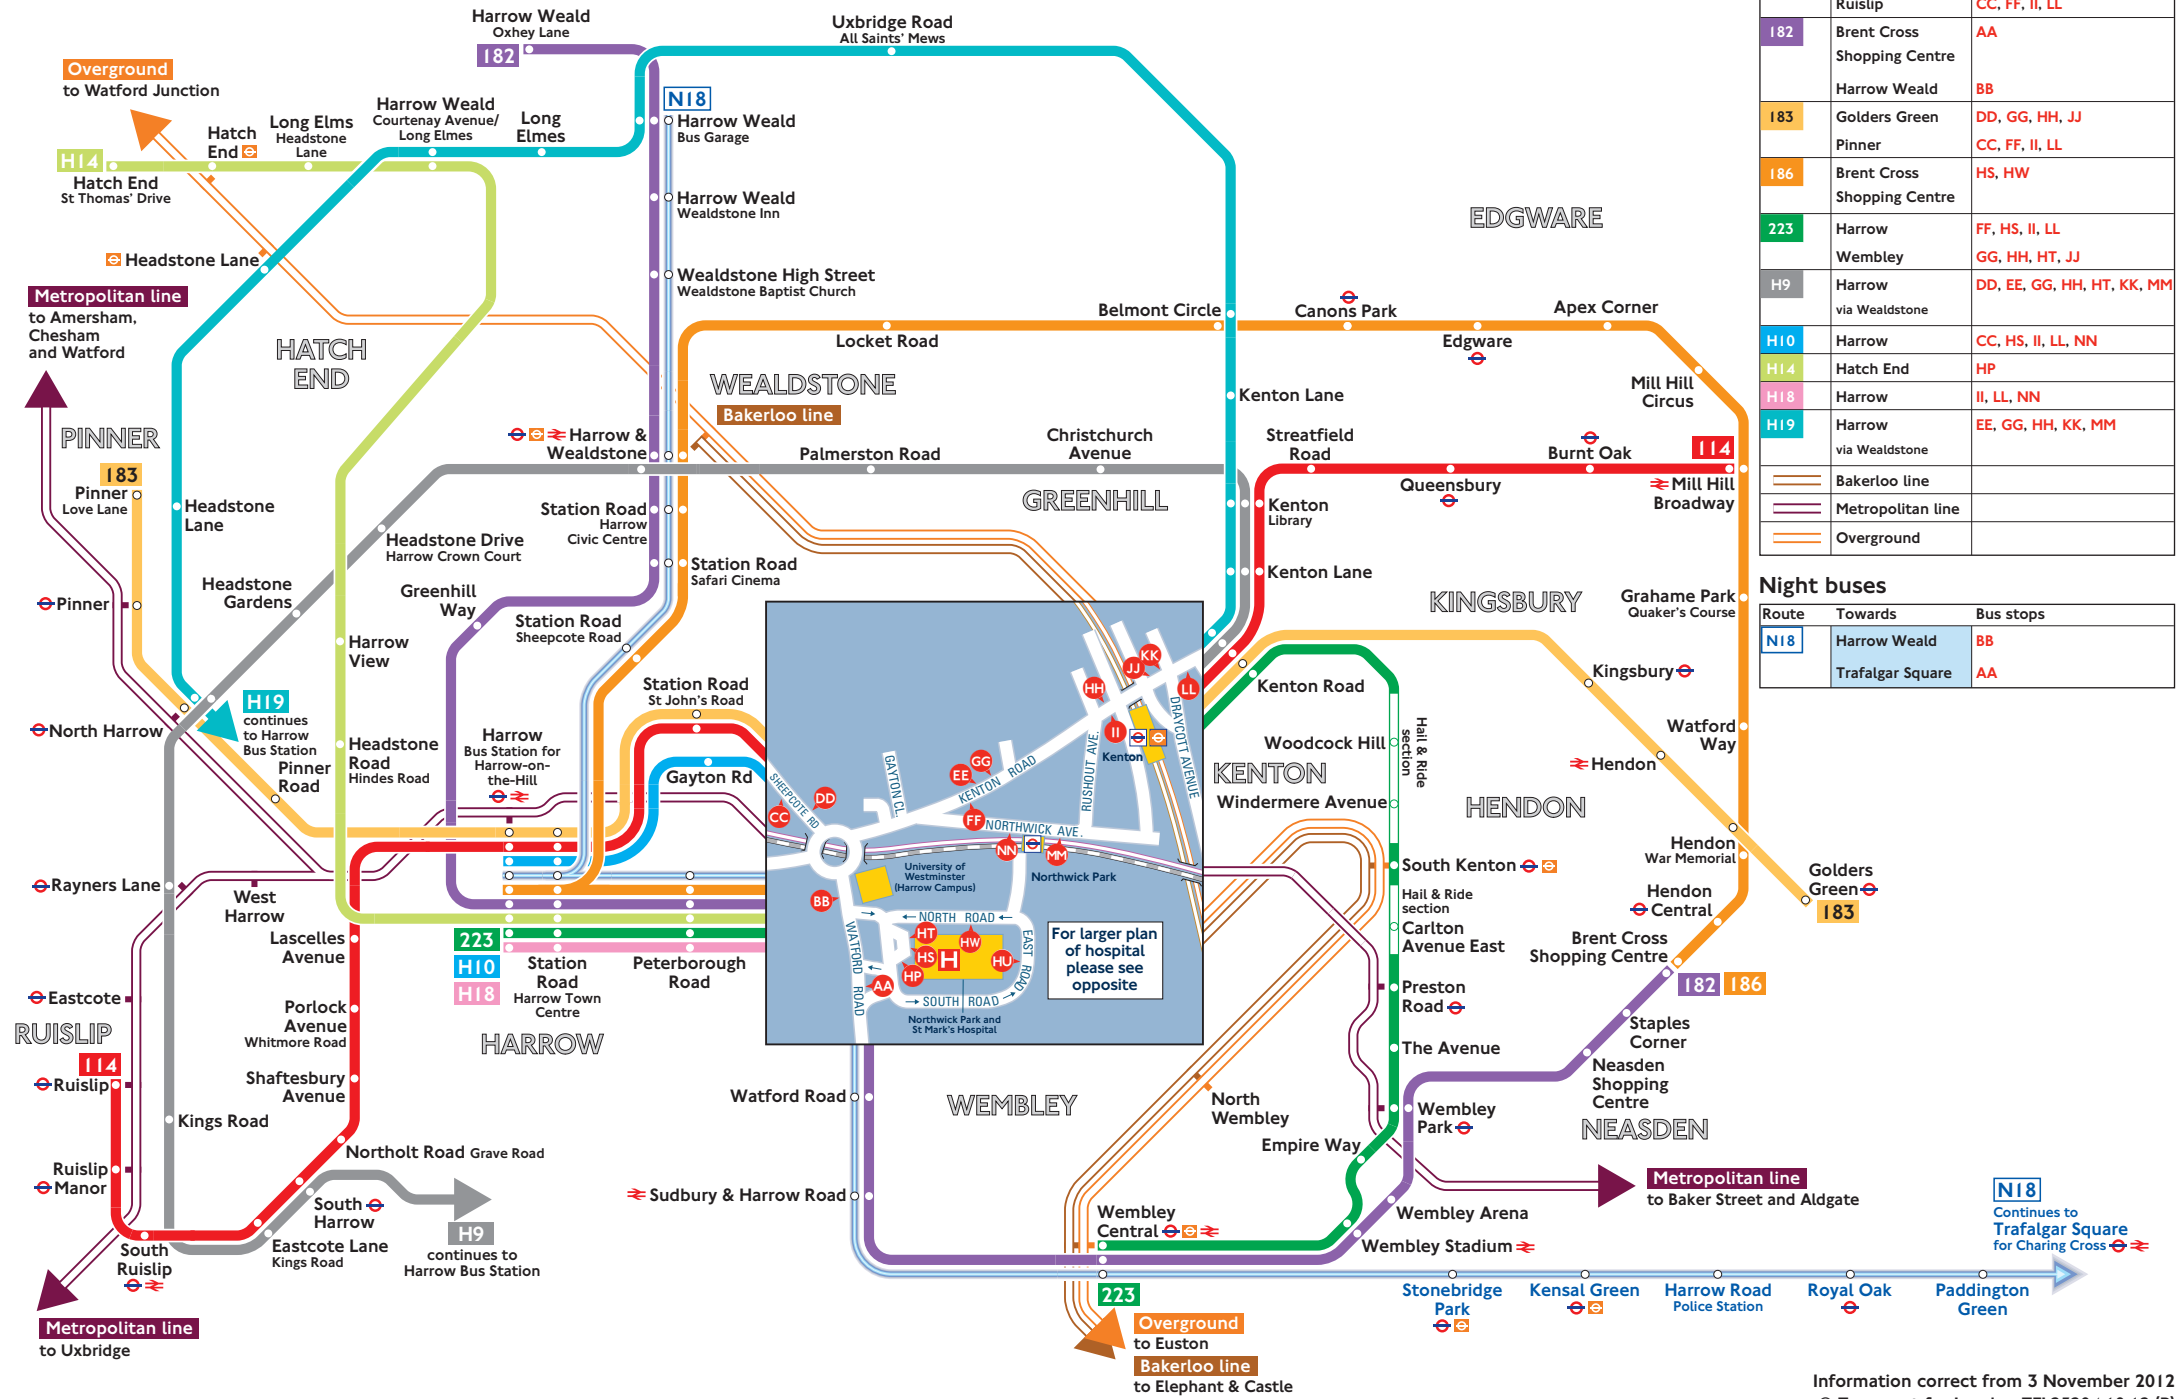

Buses, Tubes and trains from Northwick Park and St Mark's Hospital

Route finder

Route	Towards	Bus stops
114	Mill Hill Broadway	DD, GG, HH, KK
	Ruislip	CC, FF, II, LL
182	Brent Cross Shopping Centre	AA
	Harrow Weald	BB
183	Golders Green	DD, GG, HH, JJ
	Pinner	CC, FF, II, LL
186	Brent Cross Shopping Centre	HS, HW
	Harrow	FF, HS, II, LL
223	Wembley	GG, HH, HT, JJ
	Harrow via Wealdstone	DD, EE, GG, HH, HT, KK, MM
H9	Harrow via Wealdstone	DD, EE, GG, HH, HT, KK, MM
H10	Harrow	CC, HS, II, LL, NN
H14	Hatch End	HP
H18	Harrow	II, LL, NN
H19	Harrow via Wealdstone	EE, GG, HH, KK, MM

Night buses

Route	Towards	Bus stops
N18	Harrow Weald	BB
	Trafalgar Square	AA