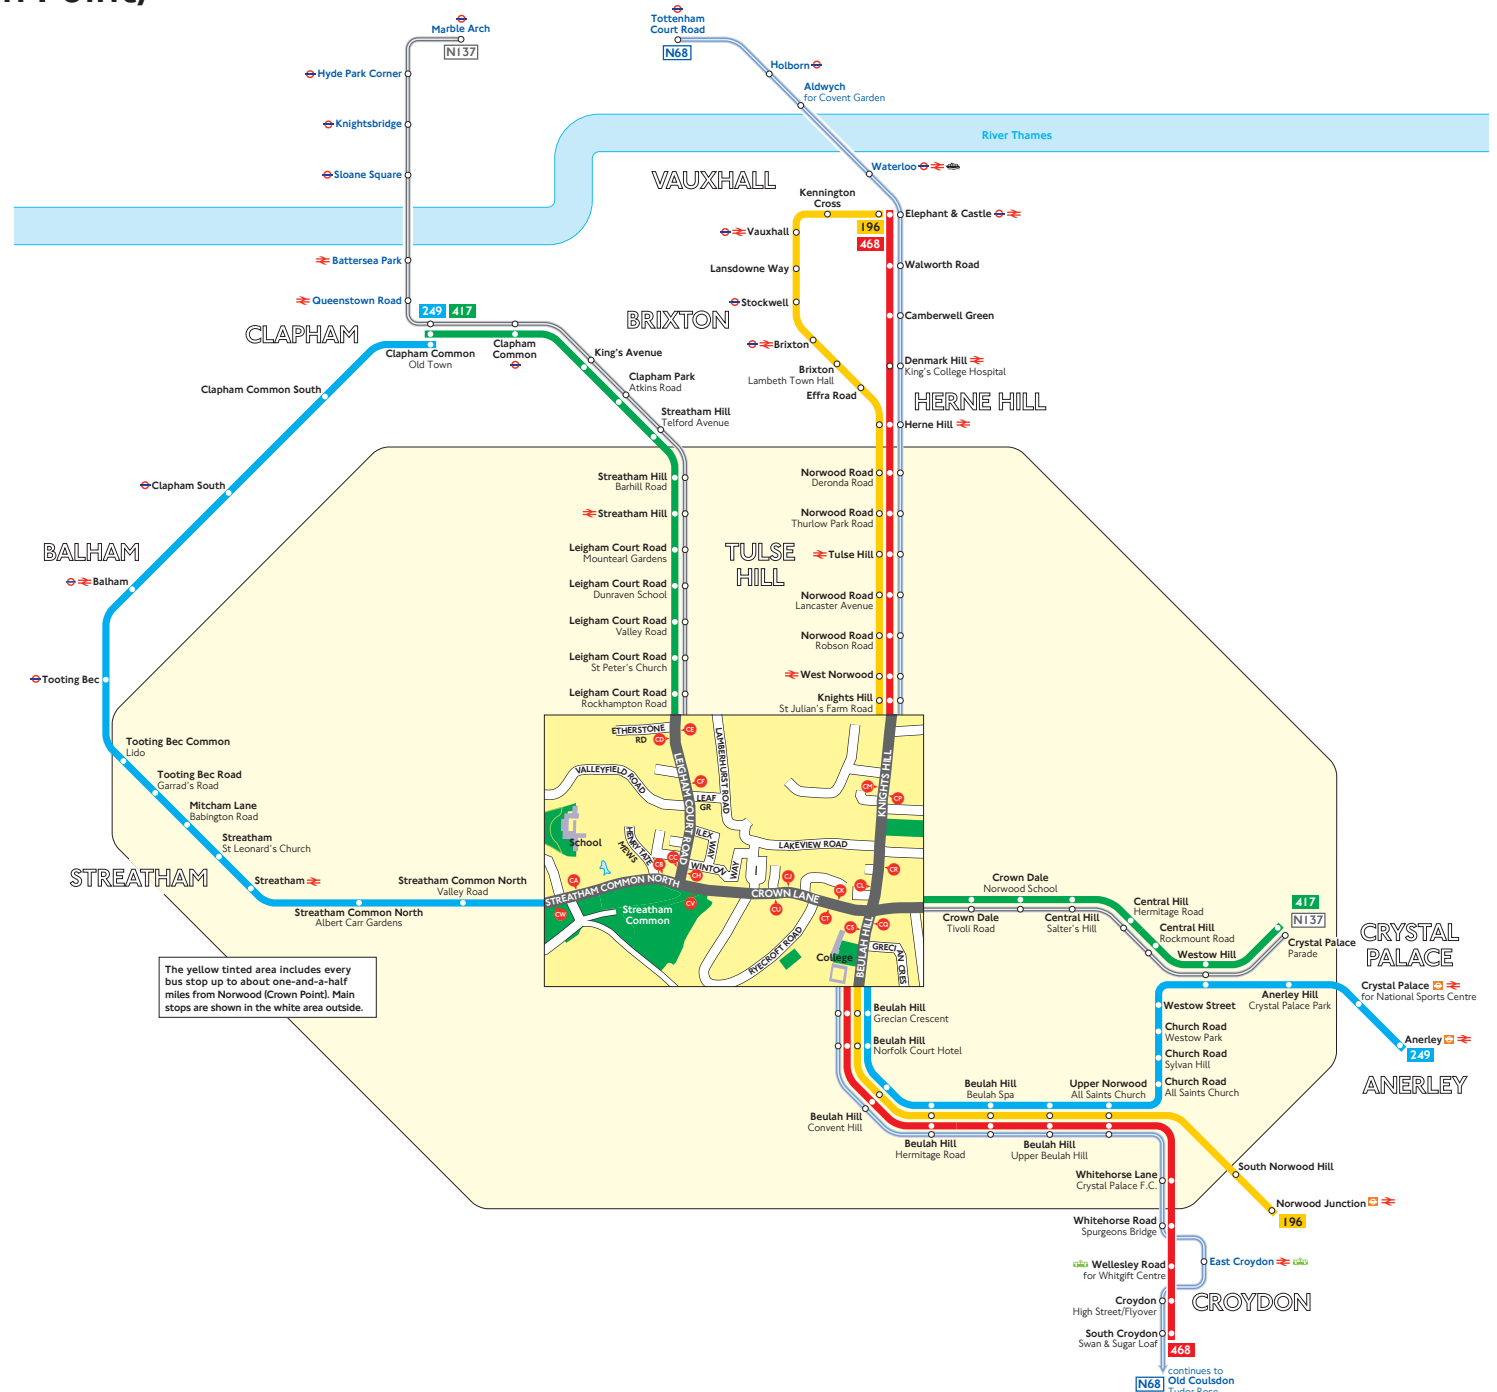

Buses from Norwood (Crown Point)

Route finder

Day buses

Bus route	Towards	Bus stops
196	Elephant & Castle Norwood Junction	CL CH CS CP CO CR
249	Anerley Clapham Common	CA CB CC CK CO CS CT CU CV CW
417	Clapham Common Crystal Palace	CC CD CF CU CV CE CH CI CK
468	Elephant & Castle South Croydon	CL CH CS CP CO CR

Night buses

Bus route	Towards	Bus stops
N68	Old Coulsdon Tottenham Court Road	CP CO CR CL CH CS
N137	Crystal Palace Marble Arch	CE CF CH CI CK CC CD CT CU CV

Other buses

Bus route	Towards	Bus stops
X68	Russell Square ▼	CL CH CS

▼ Express, Mondays - Fridays morning peak hours only