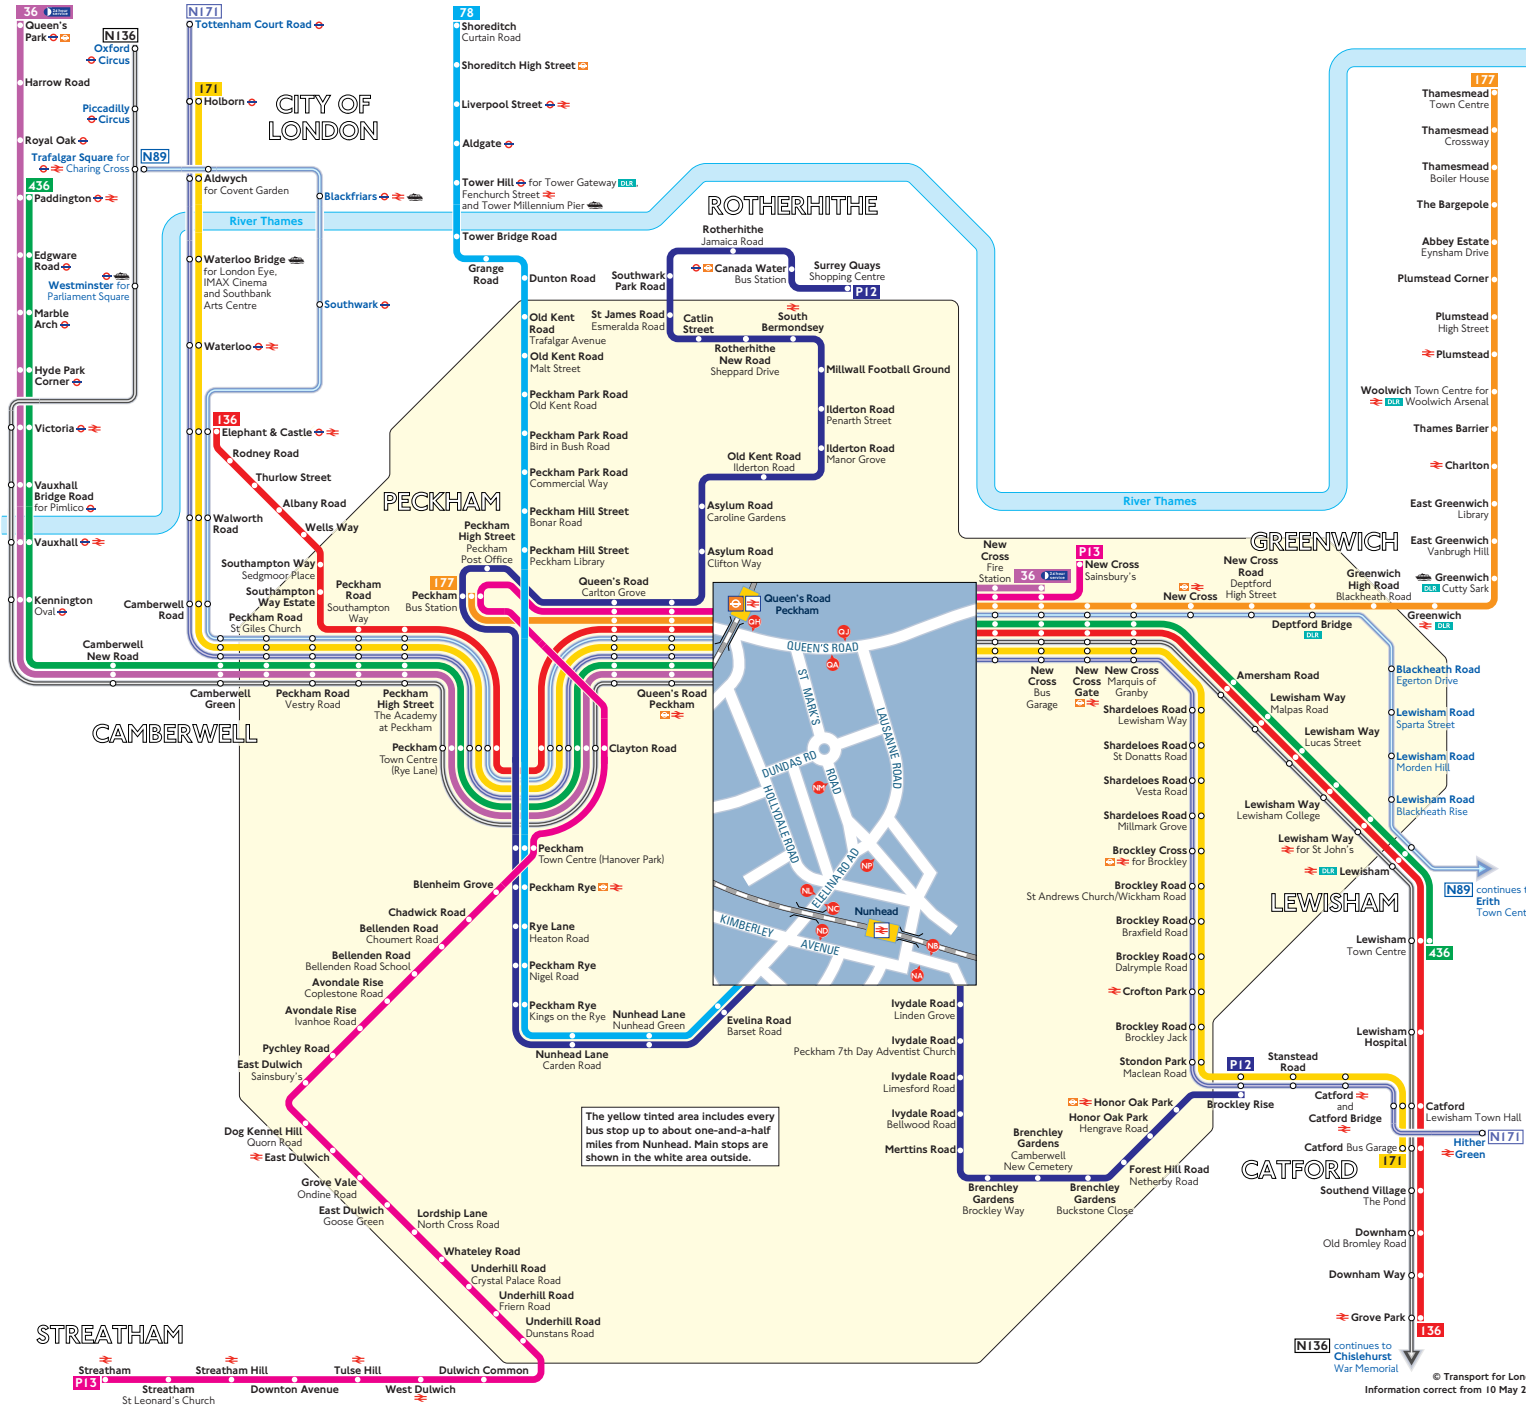

Buses from Nunhead

Key

- **36** Day buses in black
- **N89** Night buses in blue
- Connections with London Underground
- Connections with London Overground
- Connections with National Rail
- Connections with Docklands Light Railway
- Connections with river boats

Red discs show the bus stop you need for your chosen bus service. The disc **A** appears on the top of the bus stop in the street (see map of town centre in centre of diagram).

Route finder

Day buses including 24-hour services

Bus route	Towards	Bus stops
36	New Cross	QB, CU
	Queen's Park	2A
78	Shoreditch	NC, NY
136	Elephant & Castle	2A
	Grove Park	QB, CU
171	Catford	QB, CU
	Holborn	2A
177	Peckham	2A
	Thamesmead	QB, CU
436	Lewisham	QB, CU
	Paddington	2A
P12	Brockley Rise	NB, ND
	Surrey Quays	NA, NC, NP
P13	New Cross	QB, CU
	Streatham	2A

Night buses

Bus route	Towards	Bus stops
N89	Erith	QB, CU
	Trafalgar Square	2A
N136	Chislehurst	QB, CU
	Oxford Circus	2A
N171	Hither Green	QB, CU
	Tottenham Court Road	2A