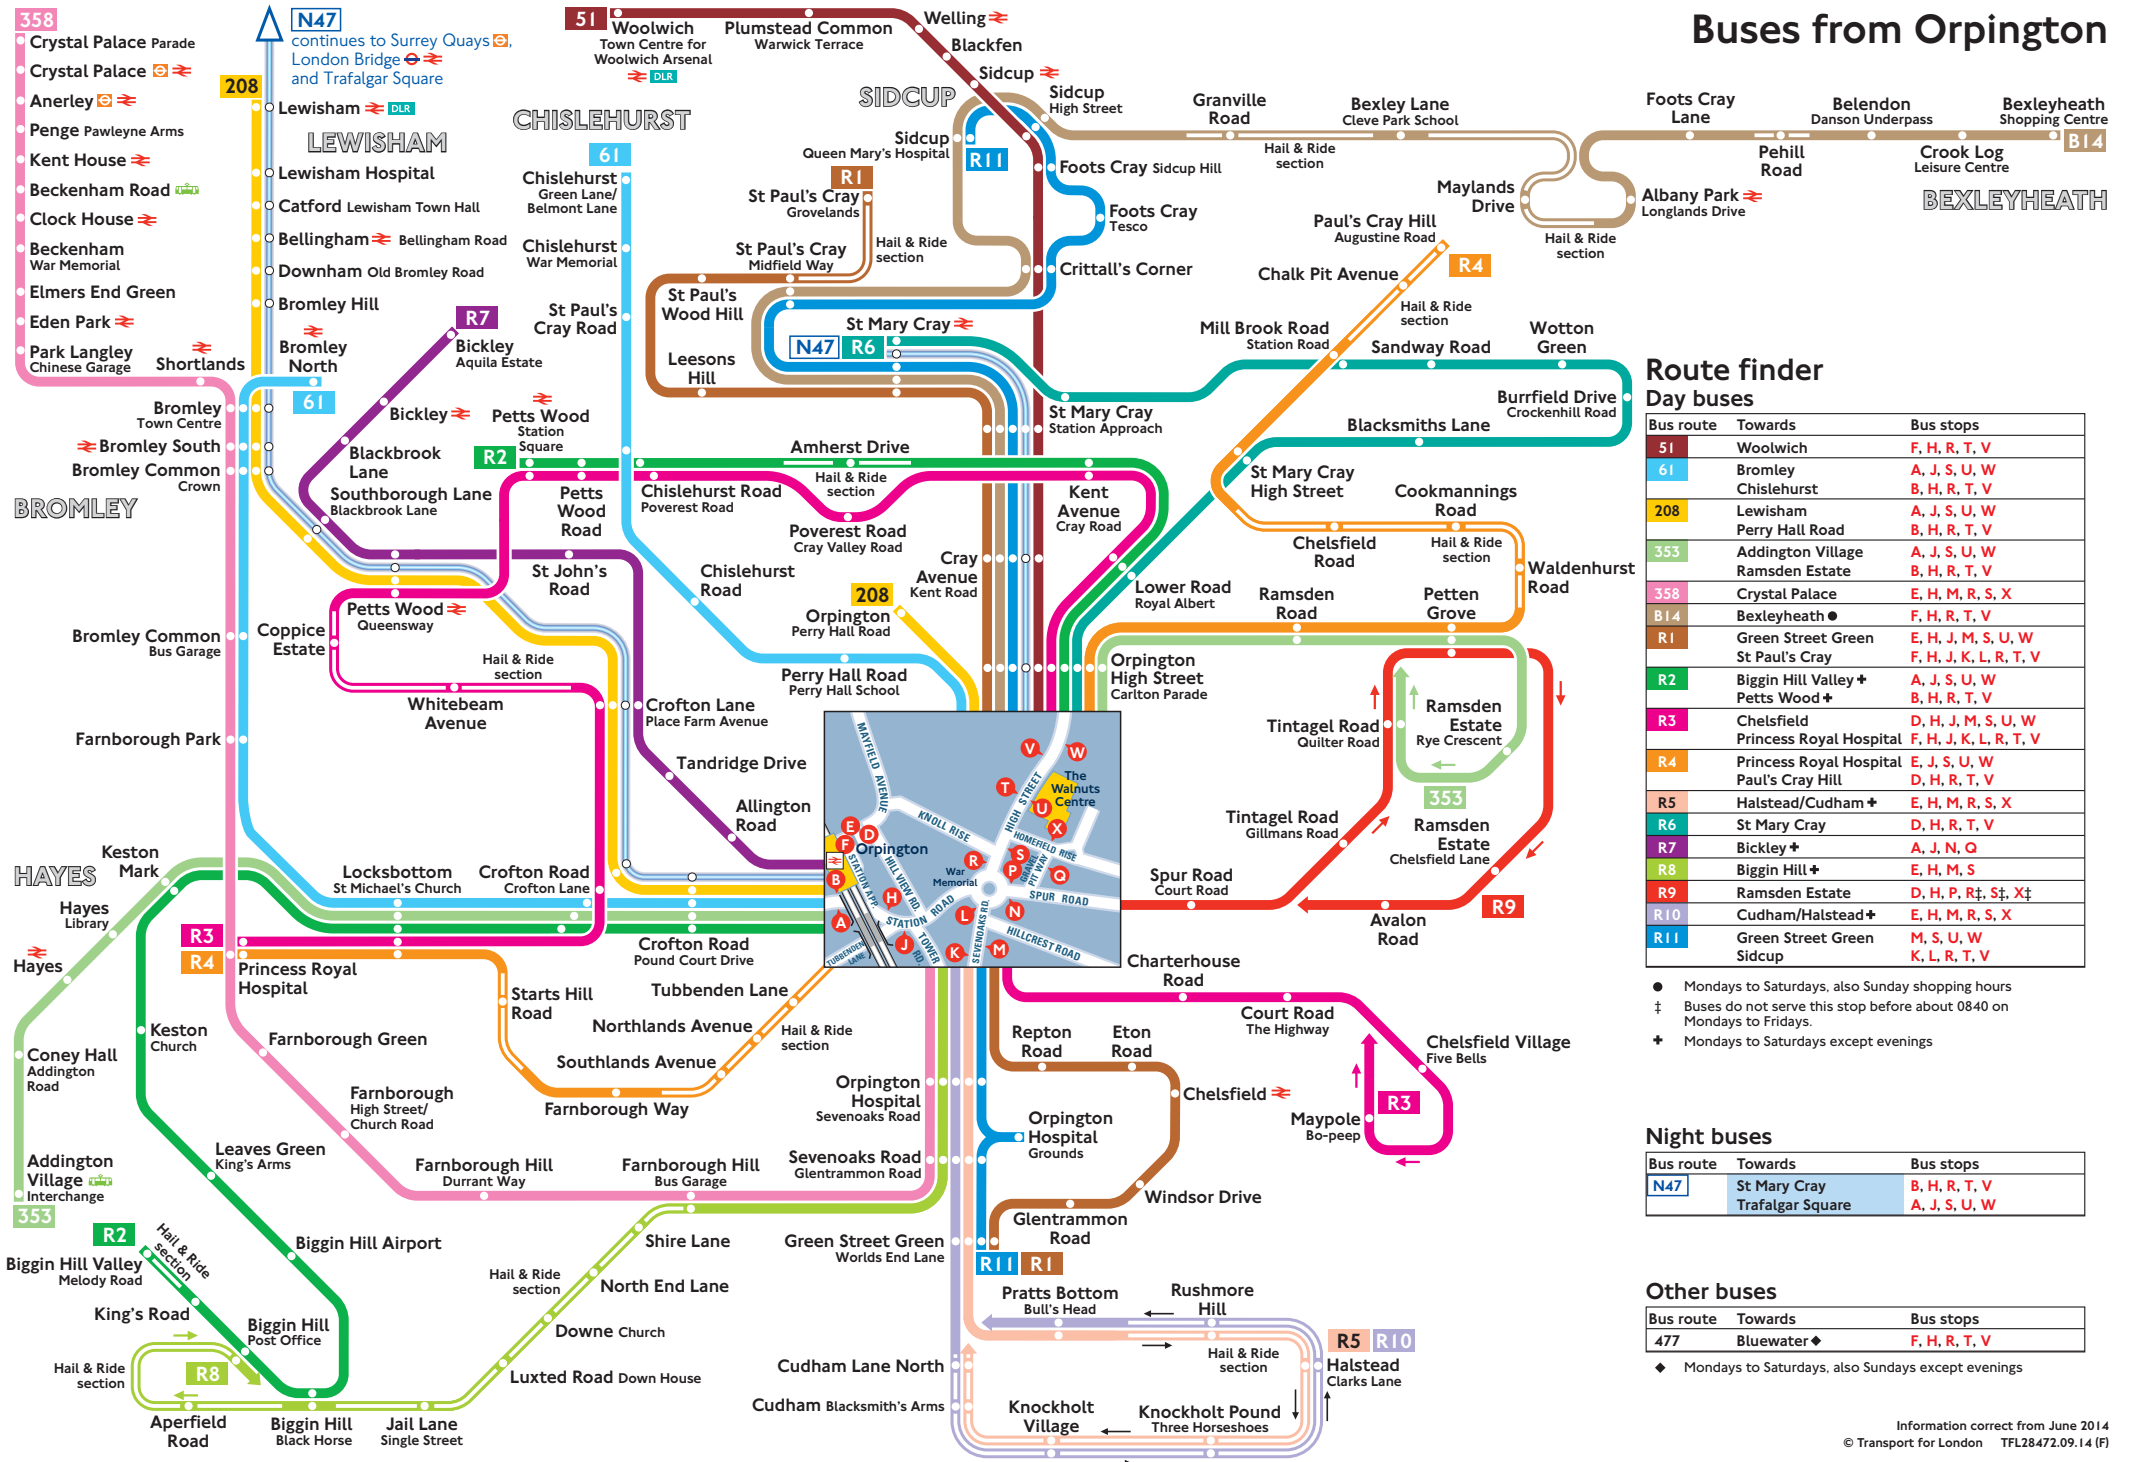

Buses from Orpington

Route finder

Bus route	Towards	Bus stops
51	Woolwich	F, H, R, T, V
61	Bromley	A, J, S, U, W
	Chislehurst	B, H, R, T, V
208	Lewisham	A, J, S, U, W
	Perry Hall Road	B, H, R, T, V
353	Addington Village	A, J, S, U, W
	Ramsden Estate	B, H, R, T, V
358	Crystal Palace	E, H, M, R, S, X
B14	Bexleyheath	F, H, R, T, V
R1	Green Street Green	E, H, J, M, S, U, W
	St Paul's Cray	F, H, J, K, L, R, T, V
R2	Biggin Hill Valley+	A, J, S, U, W
	Petts Wood+	B, H, R, T, V
R3	Chelsfield	D, H, J, K, L, R, T, V
	Princess Royal Hospital	F, H, J, K, L, R, T, V
R4	Princess Royal Hospital	E, J, S, U, W
	Paul's Cray Hill	D, H, R, T, V
R5	Halstead/Cudham+	E, H, M, R, S, X
R6	St Mary Cray	D, H, R, T, V
R7	Bickley+	A, J, N, Q
R8	Biggin Hill+	E, H, M, S
R9	Ramsden Estate	E, H, P, R, S, X
	Ramsden Estate	D, H, M, R, S, X
R10	Cudham/Halstead+	E, H, M, R, S, X
R11	Green Street Green	M, S, U, W
	Sidcup	K, L, R, T, V

- Mondays to Saturdays, also Sunday shopping hours
- ‡ Buses do not serve this stop before about 08:40 on Mondays to Fridays.
- + Mondays to Saturdays except evenings

Night buses

Bus route	Towards	Bus stops
N47	St Mary Cray	B, H, R, T, V
	Trafalgar Square	A, J, S, U, W

Other buses

Bus route	Towards	Bus stops
477	Bluewater	F, H, R, T, V

- ◆ Mondays to Saturdays, also Sundays except evenings