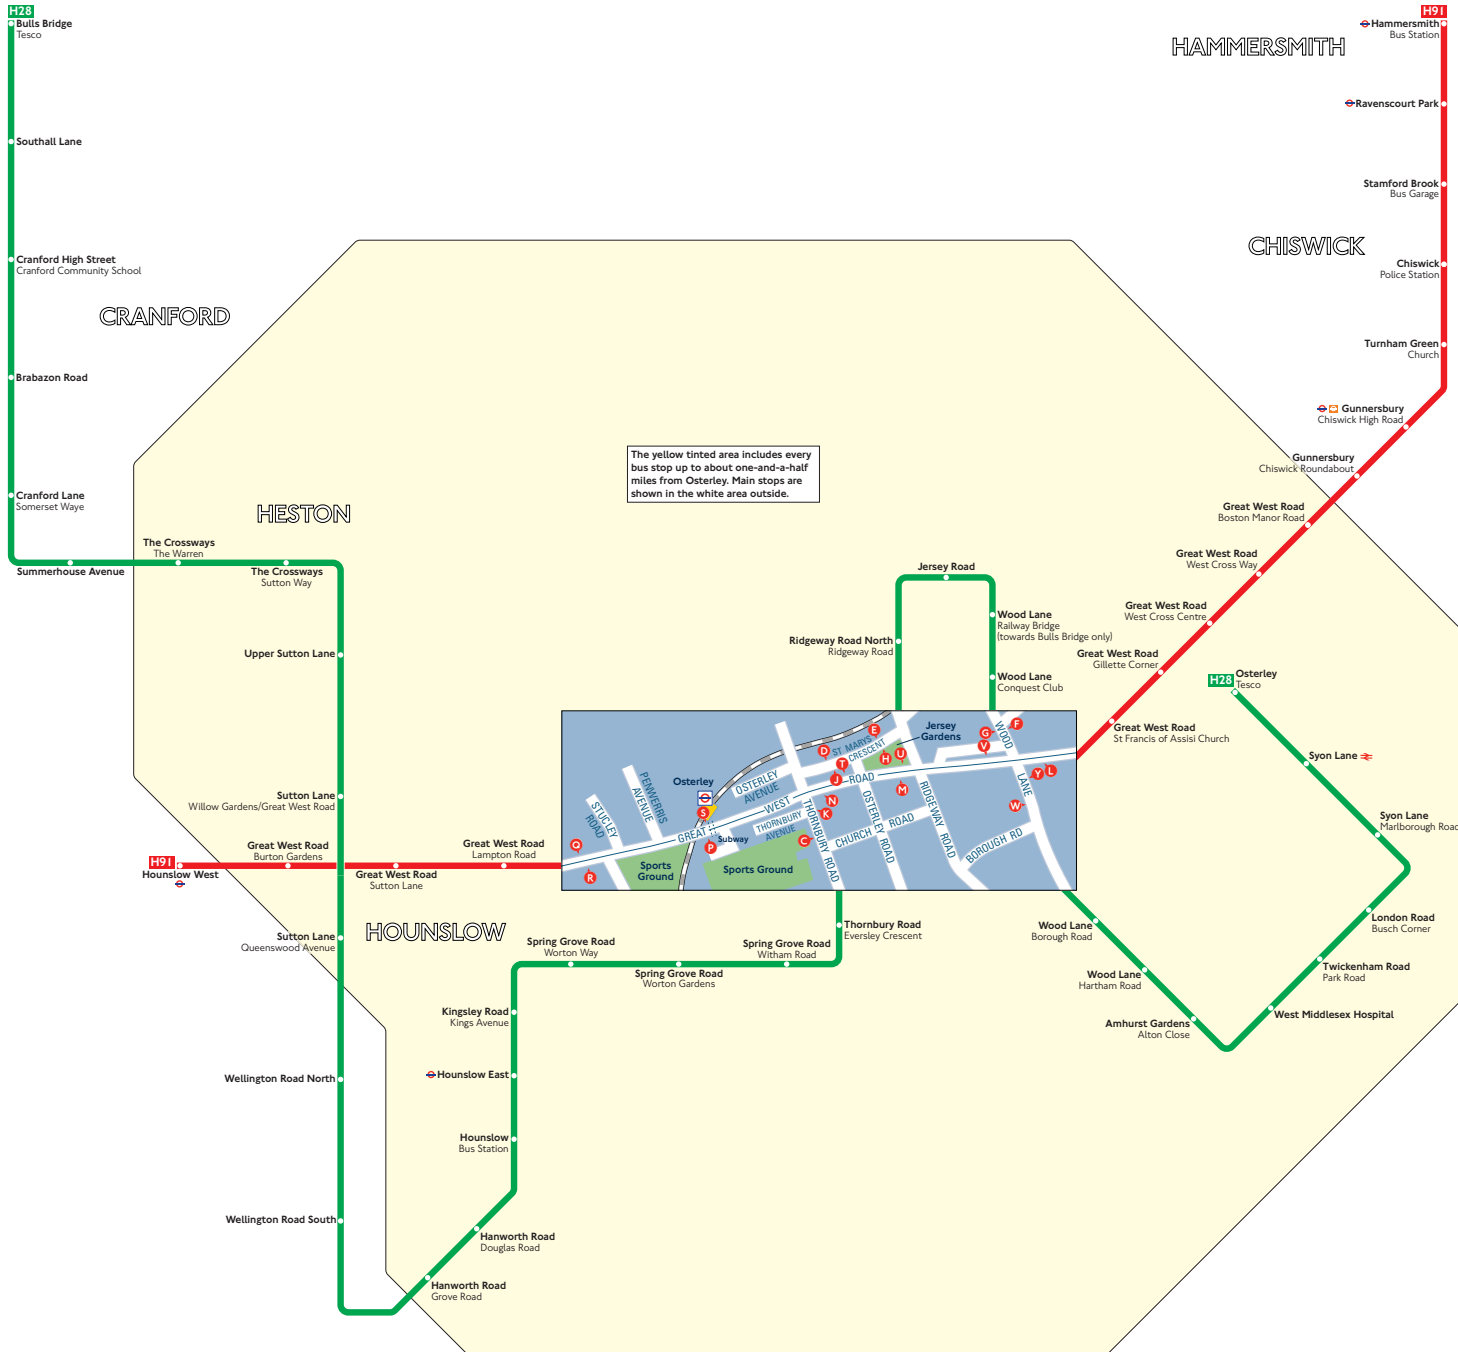

Buses from Osterley

Key

- Connections with London Underground
- Connections with London Overground
- Connections with National Rail

A

Red discs show the bus stop you need for your chosen bus service. The disc **A** appears on the top of the bus stop in the street (see map of town centre in centre of diagram).

Route finder

Day buses

Bus route	Towards	Bus stops
H28	Bulls Bridge	G H J K W
	Osterley Tesco	C D E F Y
H91	Hammersmith	G S T U V
	Hounslow	L M N P R