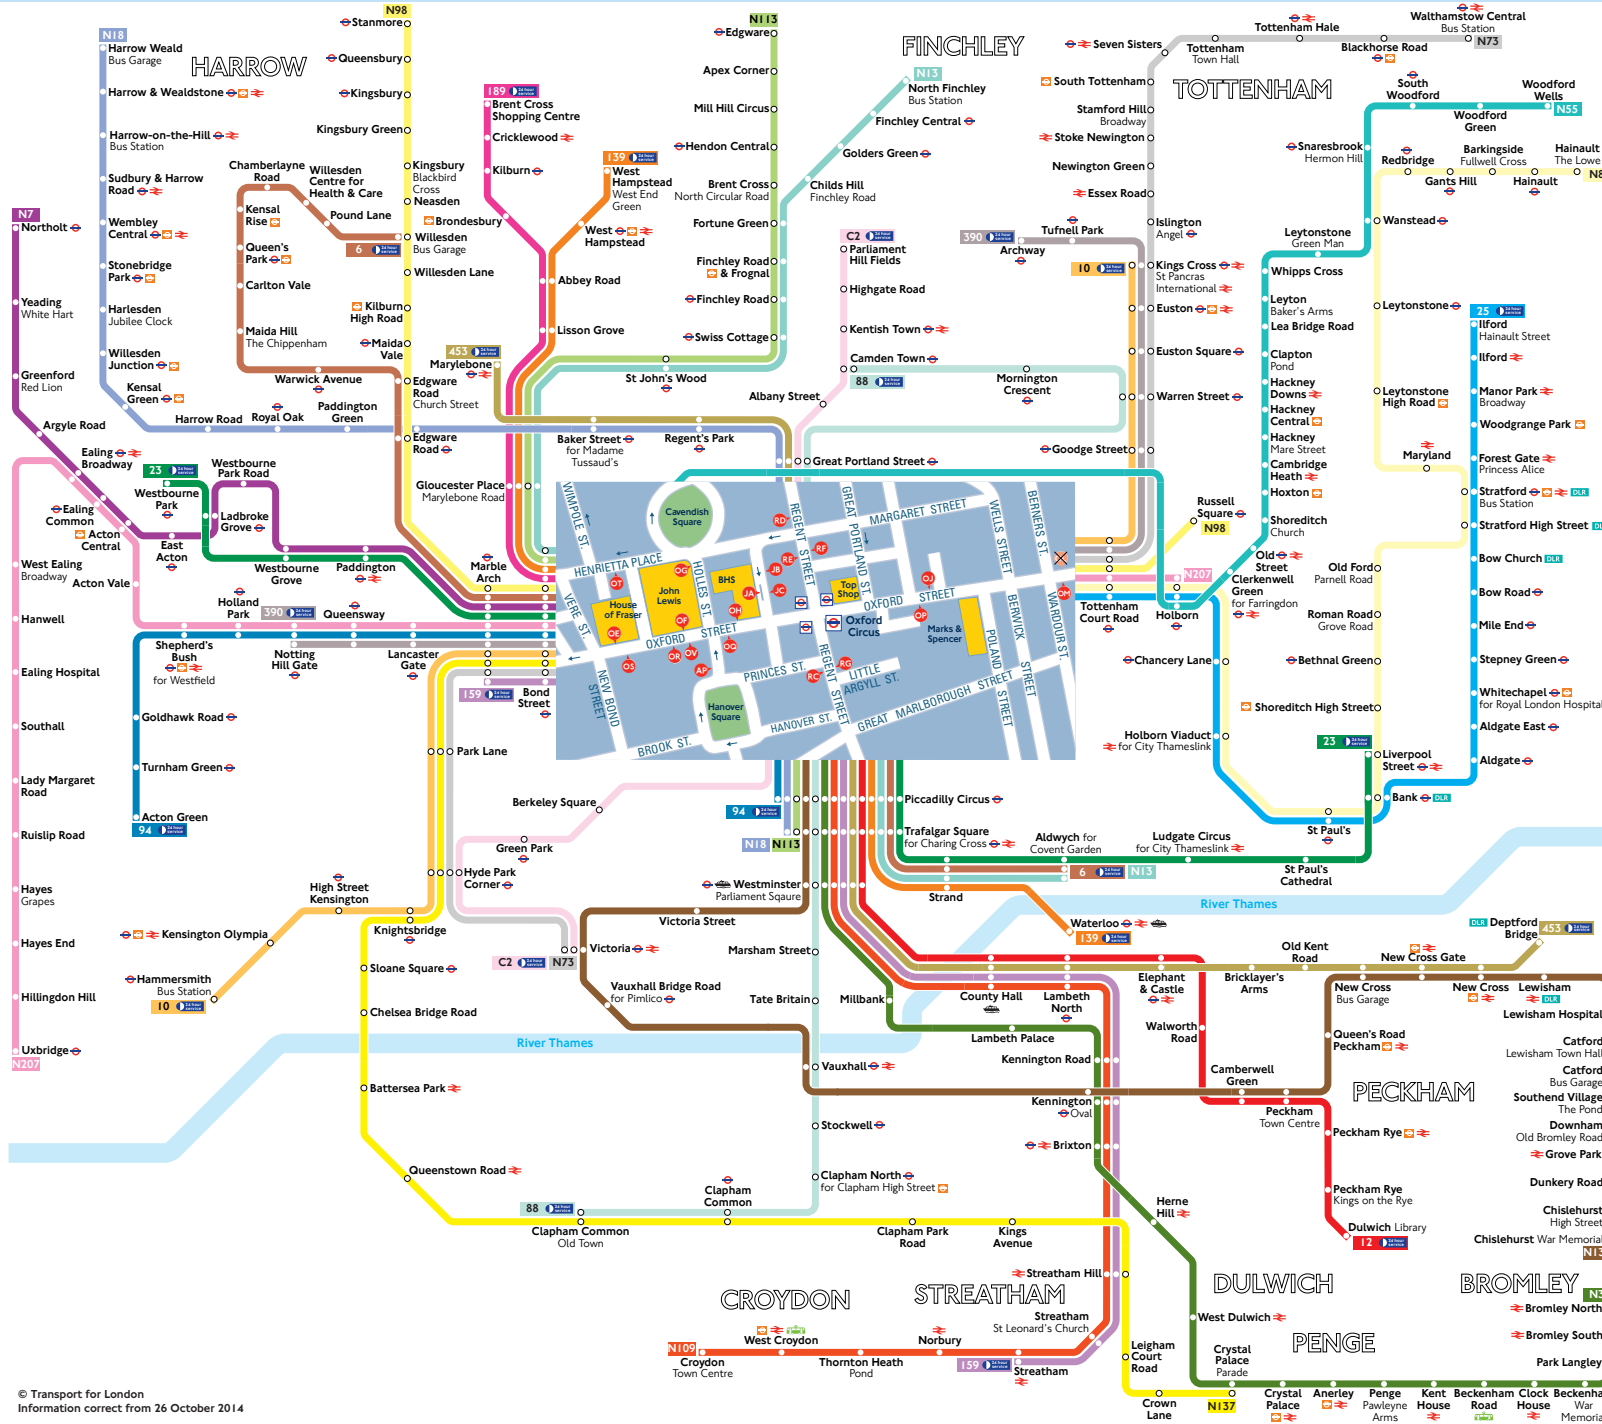

Night buses from Oxford Circus

Key

- Connections with London Underground
 - Connections with London Overground
 - Connections with National Rail
 - Connections with Docklands Light Railway
 - Connections with river boats
 - Connections with Tramlink
- Red discs show the bus stop you need for your chosen bus service. The disc appears on the top of the bus stop in the street (see map of town centre in centre of diagram).

Route finder

Night buses including 24-hour services

Bus route	24 hour service	Towards	Bus stops
6		Aldwych	CS RG
		Willesden	CO
10		Hammersmith	CP CR
		King's Cross	CP CR
12		Dulwich	RF
23		Liverpool Street	CS RG
		Westbourne Park	CO
25		Ilford	CO CR
88		Camden Town	RC RD
		Clapham Common	RF
94		Acton Green	CS CR
		Piccadilly Circus	CS CR
139		Waterloo	CS RG
		West Hampstead	CV
159		Marble Arch	CO CR
		Streatham	CS RG
189		Brent Cross	JB OV
390		Archway	CP CR
		Notting Hill Gate	CP CR
453		Deptford Bridge	RF
		Marylebone	RD
C2		Parliament Hill Fields	RC RD
		Victoria	RF RG
N3		Bromley North	RF
N7		Northolt	CO
N8		Hainault	CO CR
N13		Aldwych	CS RG
		North Finchley	OV
N18		Harrow Weald	RD
		Trafalgar Square	RF RG
N55		Woodford Wells	CO
N73		Victoria	CP CR
		Walthamstow Central	CP CR
N98		Russell Square	CP CR
		Stanmore	CP CR
N109		Croydon	RF RG
N113		Edgware	OV
		Trafalgar Square	CS RG
N136		Chislehurst	RF RG
N137		Crystal Palace	CP CR
N207		Holborn	CP CR
		Uxbridge	CP CR

Day buses

For day bus information, please see separate poster