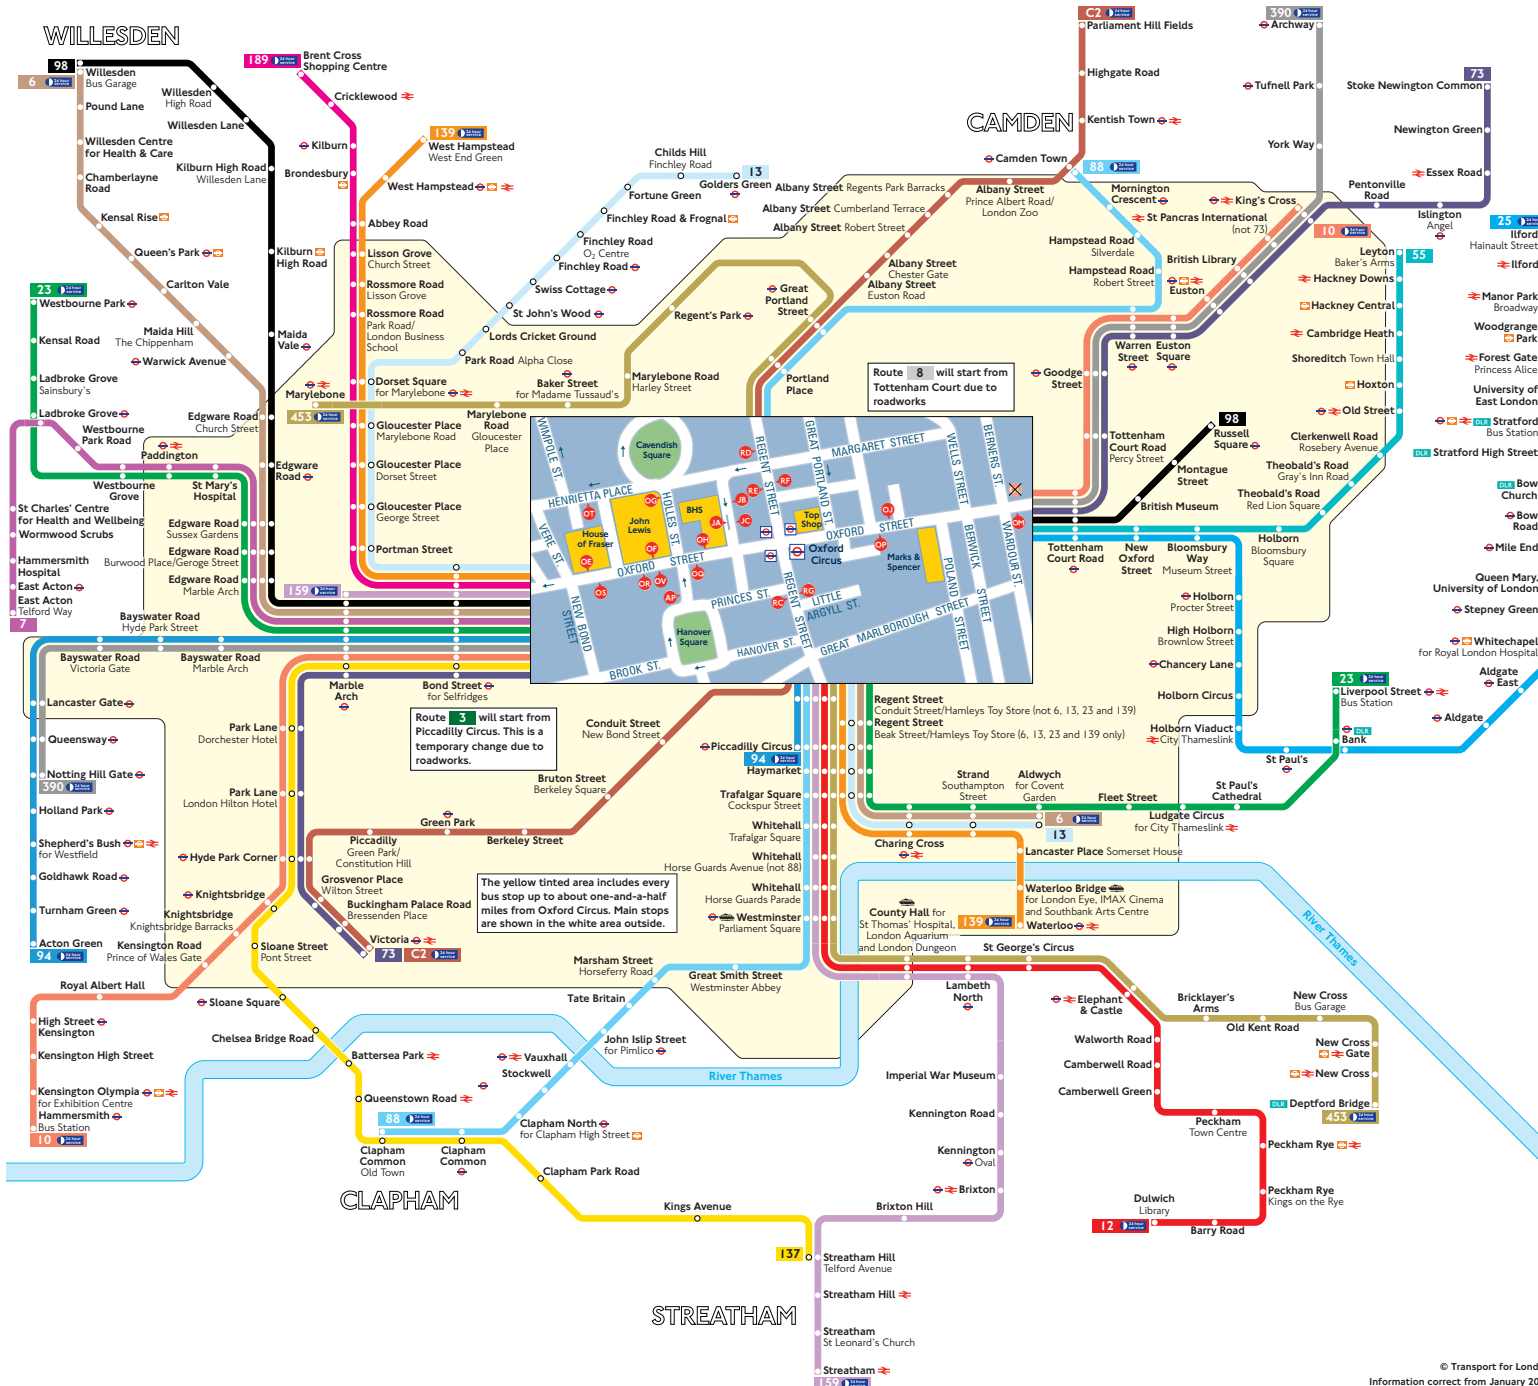

Buses from Oxford Circus

Key

- Connections with London Underground
- Connections with London Overground
- Connections with National Rail
- Connections with Docklands Light Railway
- Connections with river boats

A Red discs show the bus stop you need for your chosen bus service. The disc appears on the top of the bus stop in the street (see map of town centre in centre of diagram).

Route finder

Day buses including 24-hour services

Bus route	Towards	Bus stops
6	Aldwych	08 06
7	Willesden	00
10	East Acton	00
10	Hammersmith	08 08
10	King's Cross	08 01
12	Dulwich	08
13	Aldwych	08 06
13	Golders Green	08
13	Bow Road	08
23	Liverpool Street	08 06
23	Westbourne Park	08
25	Ilford	08 01
55	Leyton	08 01
55	Stoke Newington	08 01
73	Victoria	08 08
73	Whitechapel for Royal London Hospital	08 08
88	Camden Town	08 08
88	Clapham Common	08
94	Acton Green	08 06
94	Piccadilly Circus	08 08
98	Russell Square	08 01
98	Willesden	08 01
137	Streatham Hill	08 08
139	Waterloo	08 06
159	Marble Arch	08 06
159	Streatham	08 08
189	Brent Cross	08 08
390	Archway	08 08
453	Notting Hill Gate	08 08
453	Deptford Bridge	08
453	Marylebone	08
C2	Parliament Hill Fields	08 08
C2	Victoria	08 08

Night buses

Please see separate poster for details of Night buses from Oxford Circus.