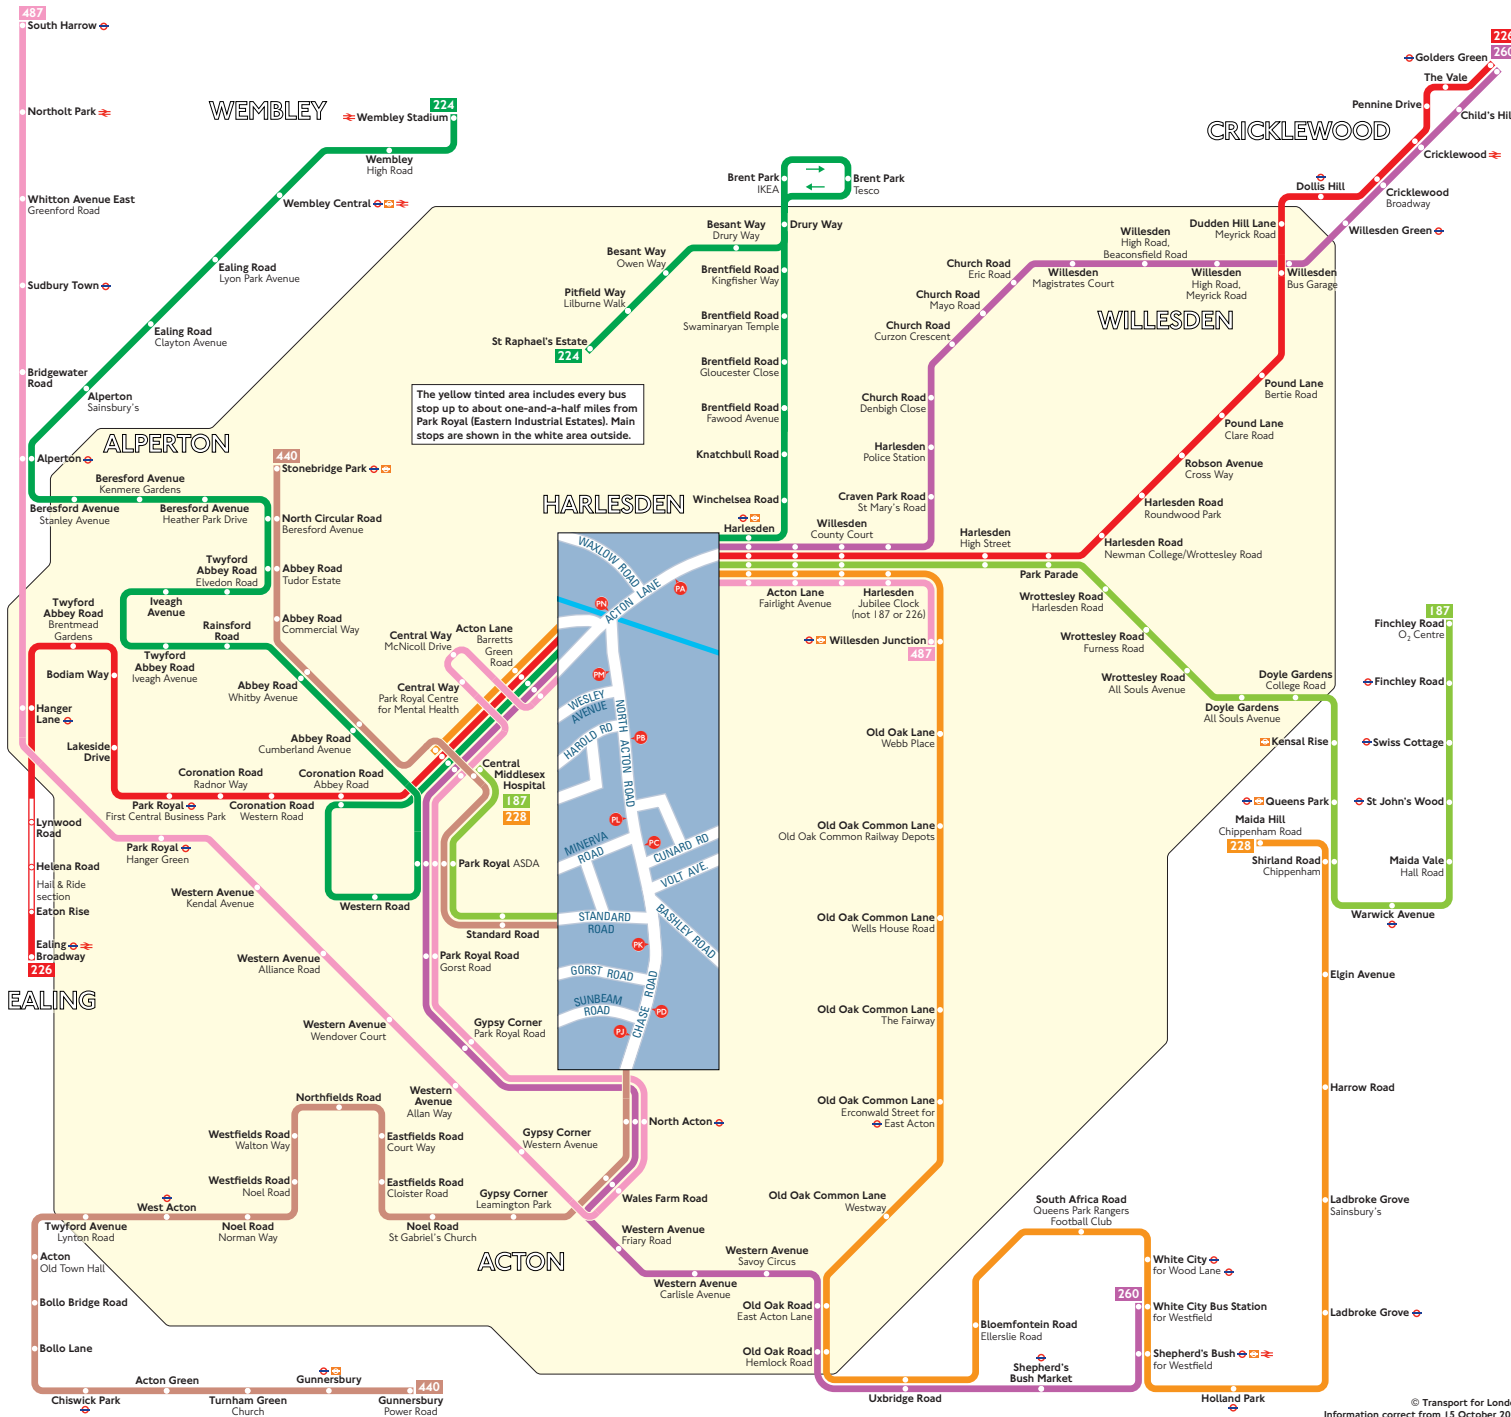

Buses from Park Royal (Eastern Industrial Estates)

Key

- Connections with London Underground
- Connections with London Overground
- Connections with National Rail

A

Red discs show the bus stop you need for your chosen bus service. The disc appears on the top of the bus stop in the street (see map of town centre in centre of diagram).

Route finder

Day buses

Bus route	Towards	Bus stops
187	Central Middlesex Hospital	
	Finchley Road	
224	St Raphael's Estate	
	Wembley Stadium	
226	Ealing Broadway	
	Golders Green	
228	Central Middlesex Hospital	
	Maida Hill	
260	Golders Green	
	White City	
440	Gunnersbury	
	Stonebridge Park	
487	South Harrow	
	Willesden Junction	