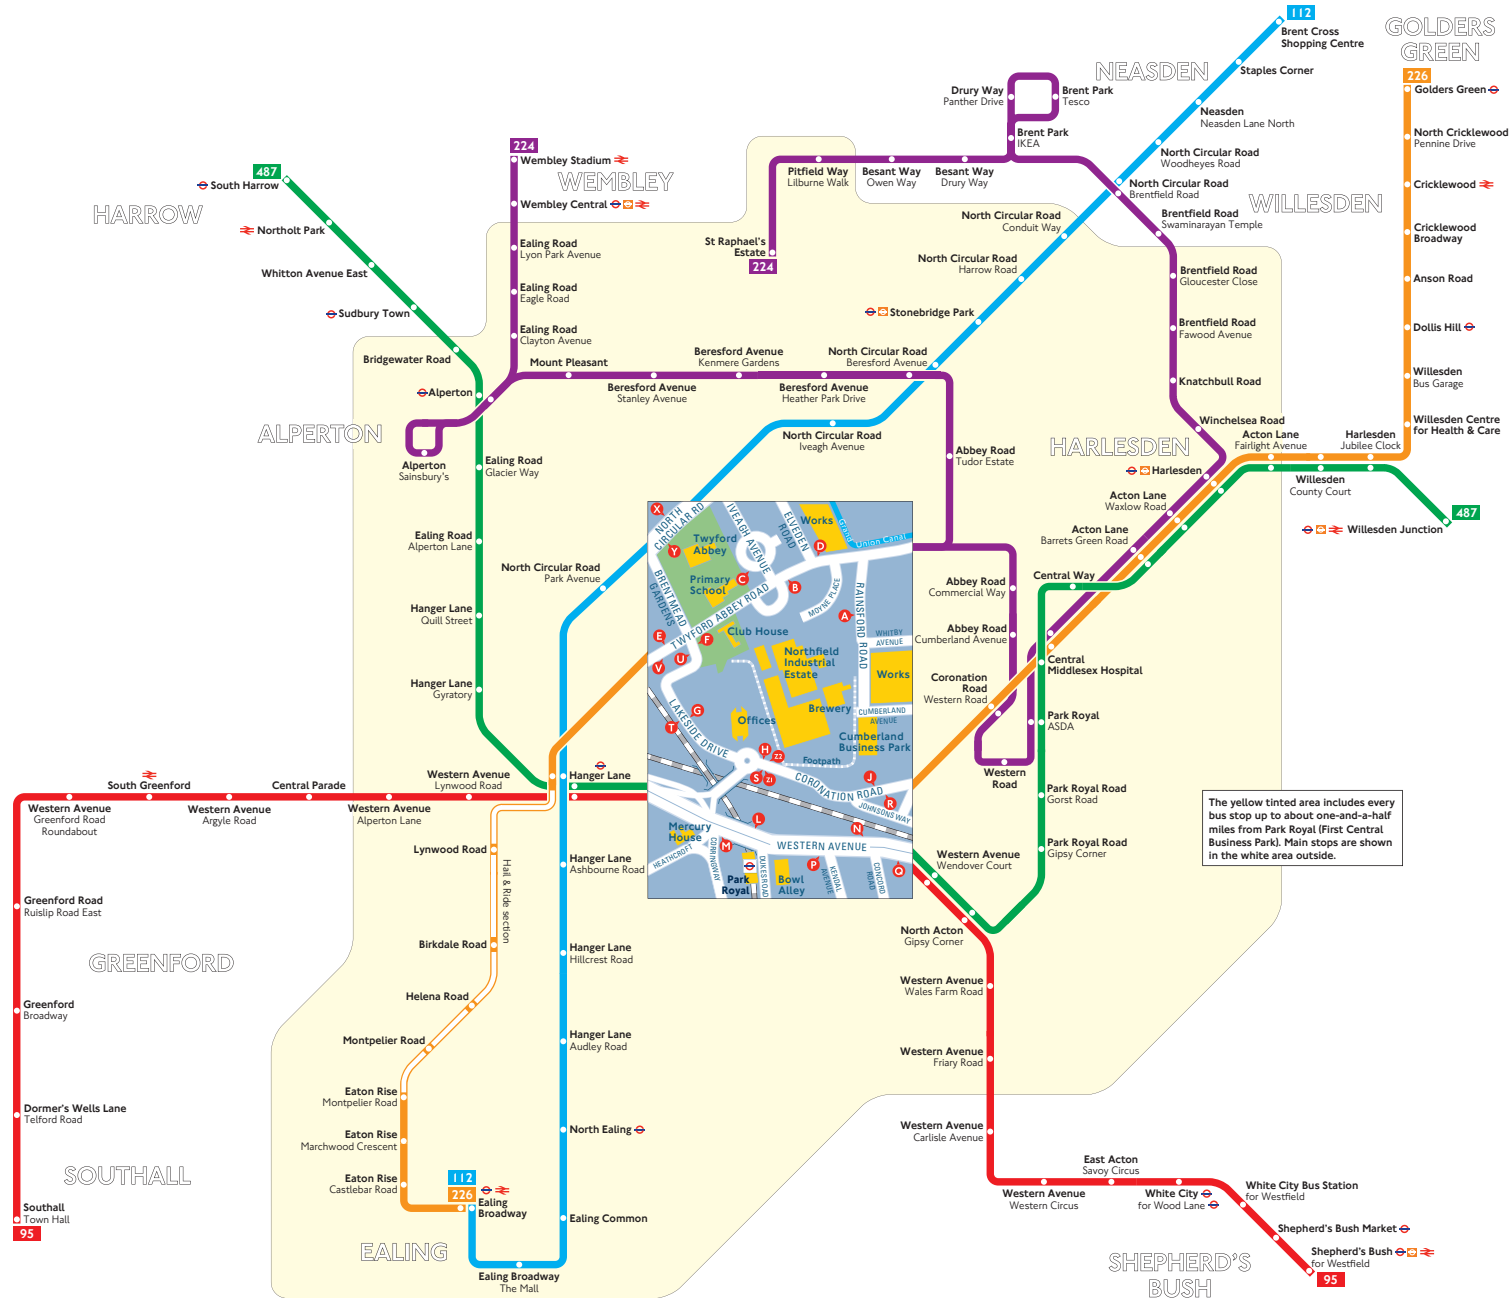

Buses from Park Royal (First Central Business Park)

Key

- Connections with London Underground
- Connections with London Overground
- Connections with National Rail

Red discs show the bus stop you need for your chosen bus service. The disc appears on the top of the bus stop in the street (see map of town centre in centre of diagram).

Route finder

Day buses

Bus route	Towards	Bus stops
95	Shepherd's Bush Southall	
112	Brent Cross Ealing Broadway	
224	St Raphael's Estate Wembley Stadium	
226	Ealing Broadway Golders Green	
487	South Harrow Willesden Junction