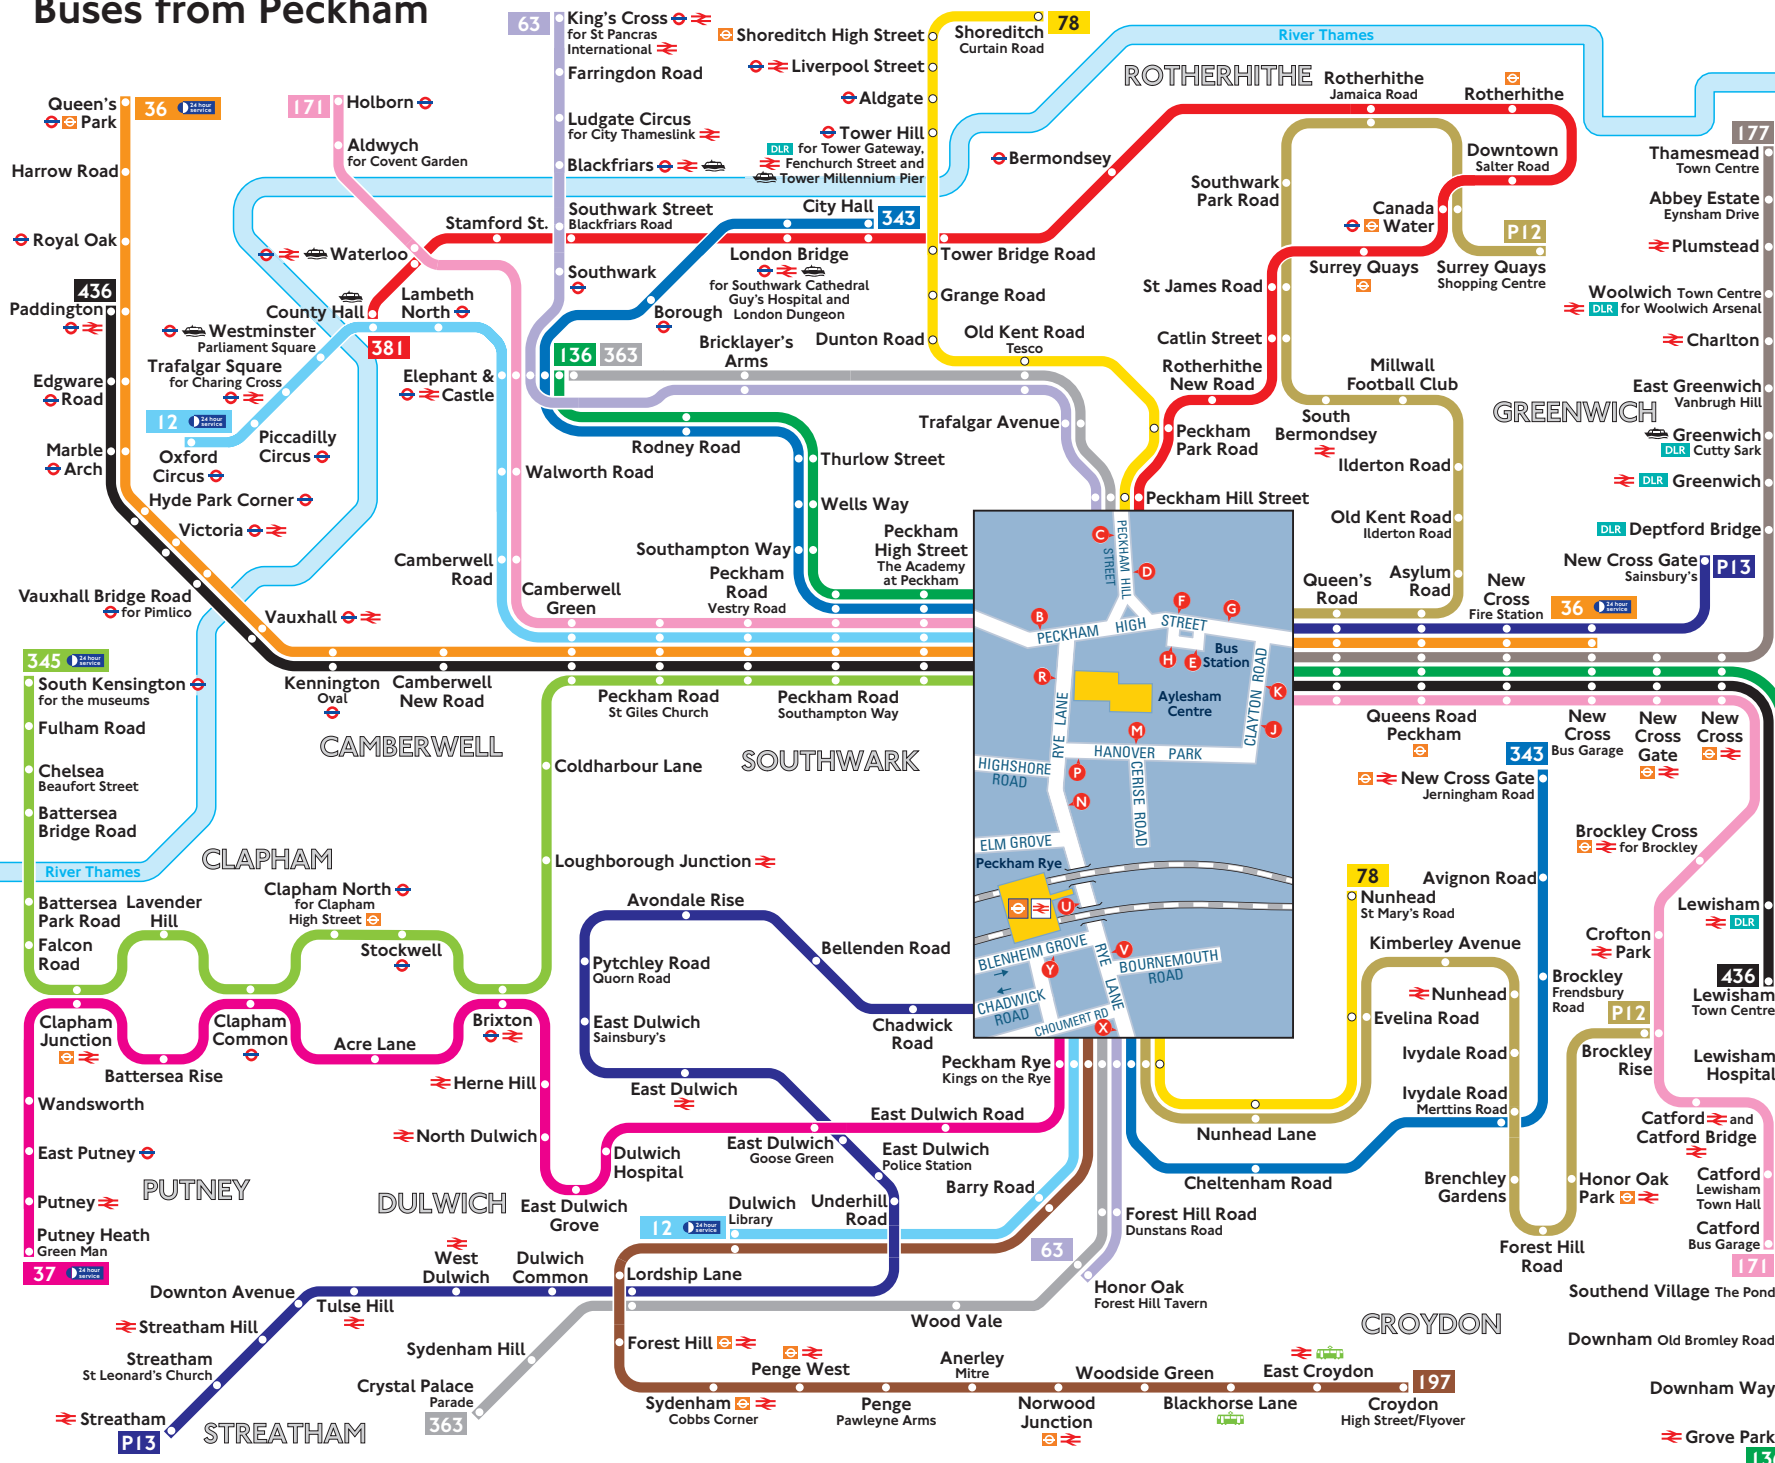

Buses from Peckham

Route finder Day buses including 24-hour services

Bus route	Towards	Bus stops
12	Dulwich Oxford Circus	B, K, N, V R, U, X
36	New Cross Queen's Park	B, G J, R
37	Putney Heath	E, N, V
63	Honor Oak King's Cross	D, F, N, V C, M, U, X
78	Nunhead Shoreditch	D, P, V C, M, U, X
136	Elephant & Castle Grove Park	J, R B, G
171	Catford Holborn	B, G J, R
177	Thamesmead	G, H
197	Croydon	E, N, V
343	City Hall New Cross Gate	R, U, X B, K, P, V
345	South Kensington	E, R
363	Crystal Palace Elephant & Castle	D, F, N, V C, M, U, X
381	Waterloo	C, H
436	Lewisham Paddington	B, G J, R
P12	Brockley Rise Surrey Quays	K, P, V G, H, M, U, X
P13	New Cross Streatham	G, H, M, U E, K, P, Y

Night buses

Bus route	Towards	Bus stops
N63	Crystal Palace King's Cross	D, F, N, V C, M, U, X
N89	Erith Trafalgar Square	B, G J, R
N136	Chislehurst Oxford Circus	B, G J, R
N171	Hither Green Tottenham Court Rd	B, G J, R
N343	New Cross Gate Trafalgar Square	B, K, P, V R, U, X
N381	Trafalgar Square	C, H