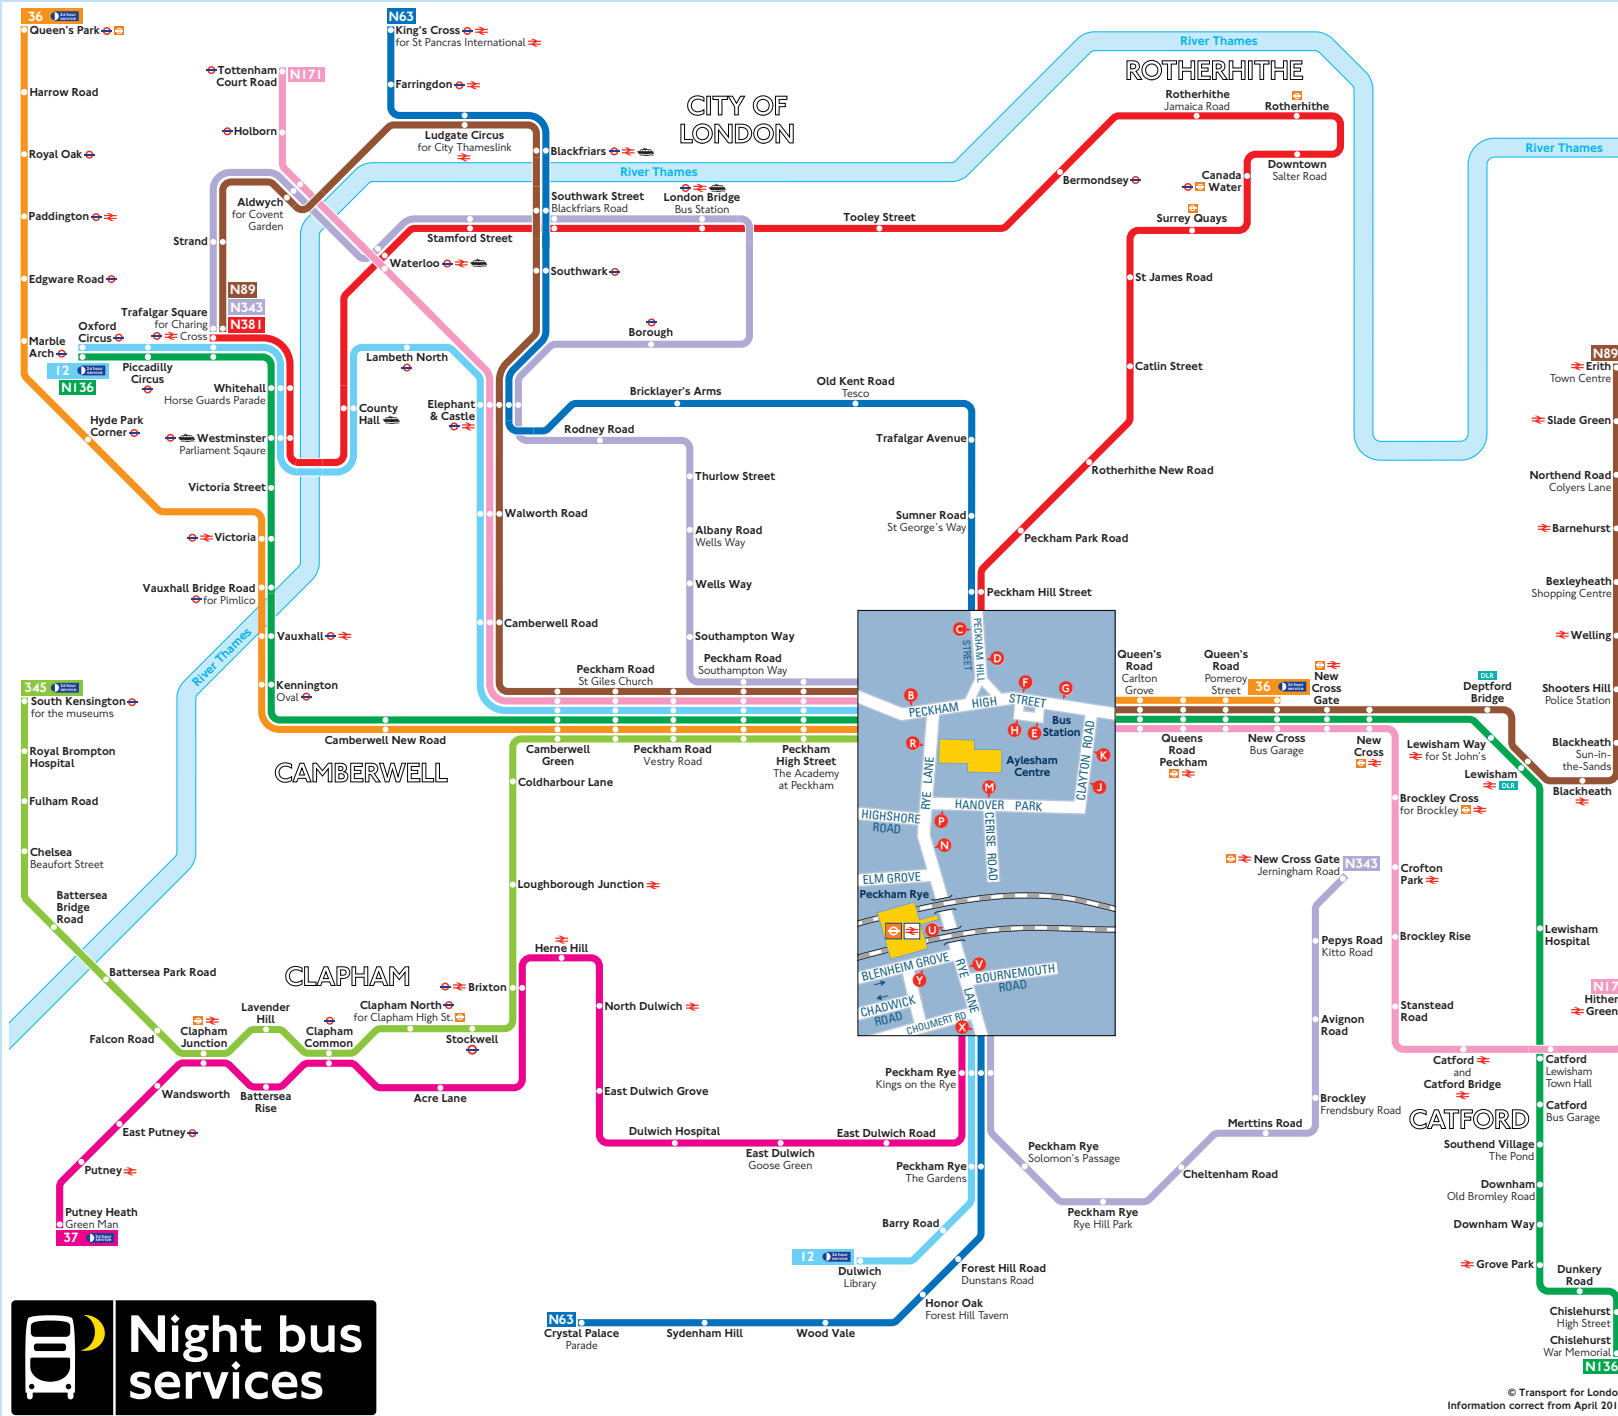

Night buses from Peckham

Key

- Connections with London Underground
- Connections with London Overground
- Connections with National Rail
- DLR Connections with Docklands Light Railway
- Connections with river boats

Red discs show the bus stop you need for your chosen bus service. The disc appears on the top of the bus stop in the street (see map of town centre in centre of diagram).

Route finder

Night buses including 24-hour services

| Bus route | Towards | Bus stops |
|-------------|----------------------|-----------|
| 12 | Dulwich | B R N V |
| 36 | Oxford Circus | R U X |
| 37 | New Cross | B G |
| 345 | Putney Heath | B N V |
| N63 | South Kensington | B R |
| | Crystal Palace | D F N V |
| | King's Cross | C M U X |
| N89 | Erith | B G |
| | Trafalgar Square | J R |
| N136 | Chislehurst | B G |
| N171 | Oxford Circus | J R |
| | Hither Green | B G |
| N343 | Tottenham Court Road | J R |
| | New Cross | B K P V |
| | Trafalgar Square | R U X |
| N381 | Trafalgar Square | C H |

Day buses

For day bus information, please see separate poster.