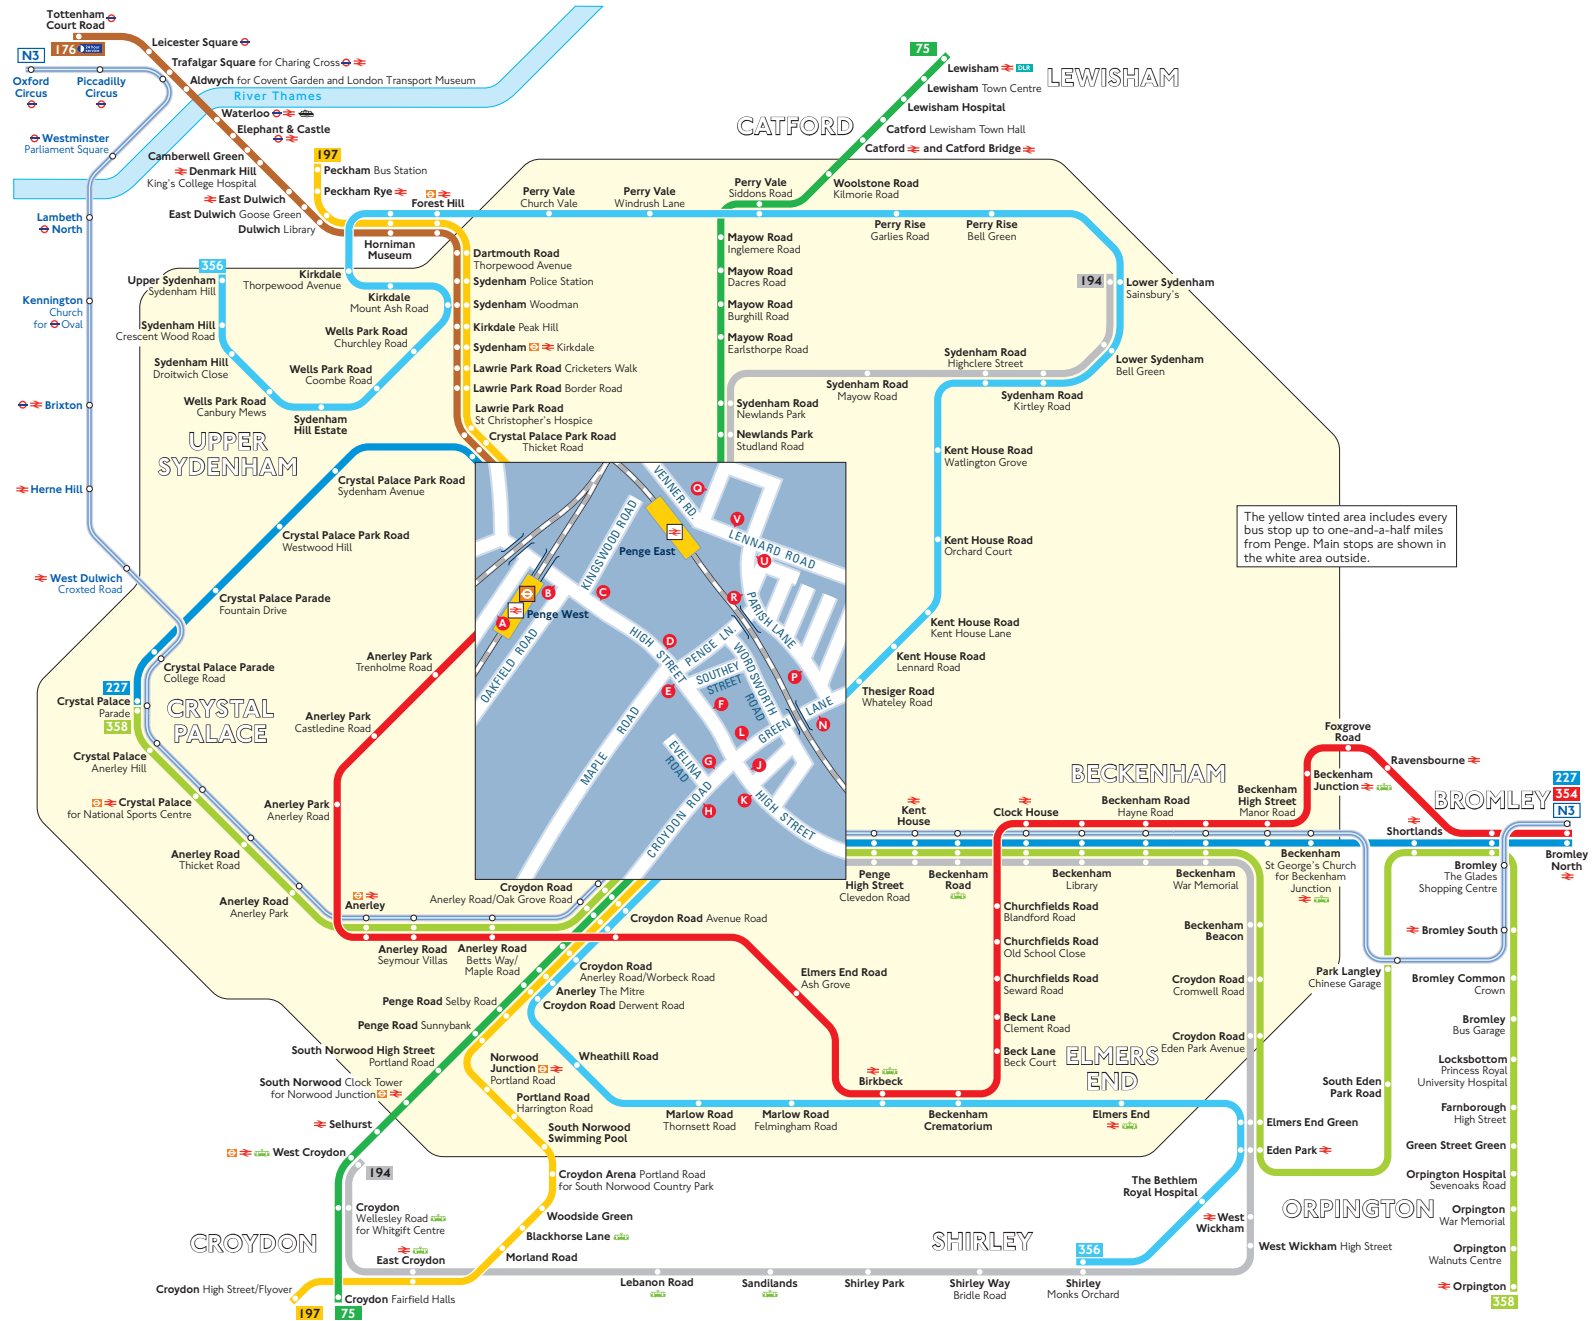

Buses from Penge

Key

- Connections with London Underground
- Connections with London Overground
- Connections with National Rail
- Connections with Docklands Light Railway
- Connections with Tramlink
- Connections with river boats
- ★ Mondays to Saturdays only

A Red discs show the bus stop you need for your chosen bus service. The disc **A** appears on the top of the bus stop in the street (see map of town centre in centre of diagram).

Route finder

Day buses including 24-hour services

Bus route	Towards	Bus stops
75	Croydon	H N U V
	Lewisham	G L P Q R
176	Tottenham Court Road	B E G
194	Lower Sydenham	K L P Q R
	West Croydon	J N U V
197	Croydon	C D F H
	Peckham	B E G
227	Bromley North	C D F J
	Crystal Palace	B E K
354	Bromley North ★	A B E
356	Shirley	H N
	Upper Sydenham	G L
358	Crystal Palace	H K
	Orpington	G J

Night buses

Bus route	Towards	Bus stops
N3	Bromley North	G J
	Oxford Circus	H K