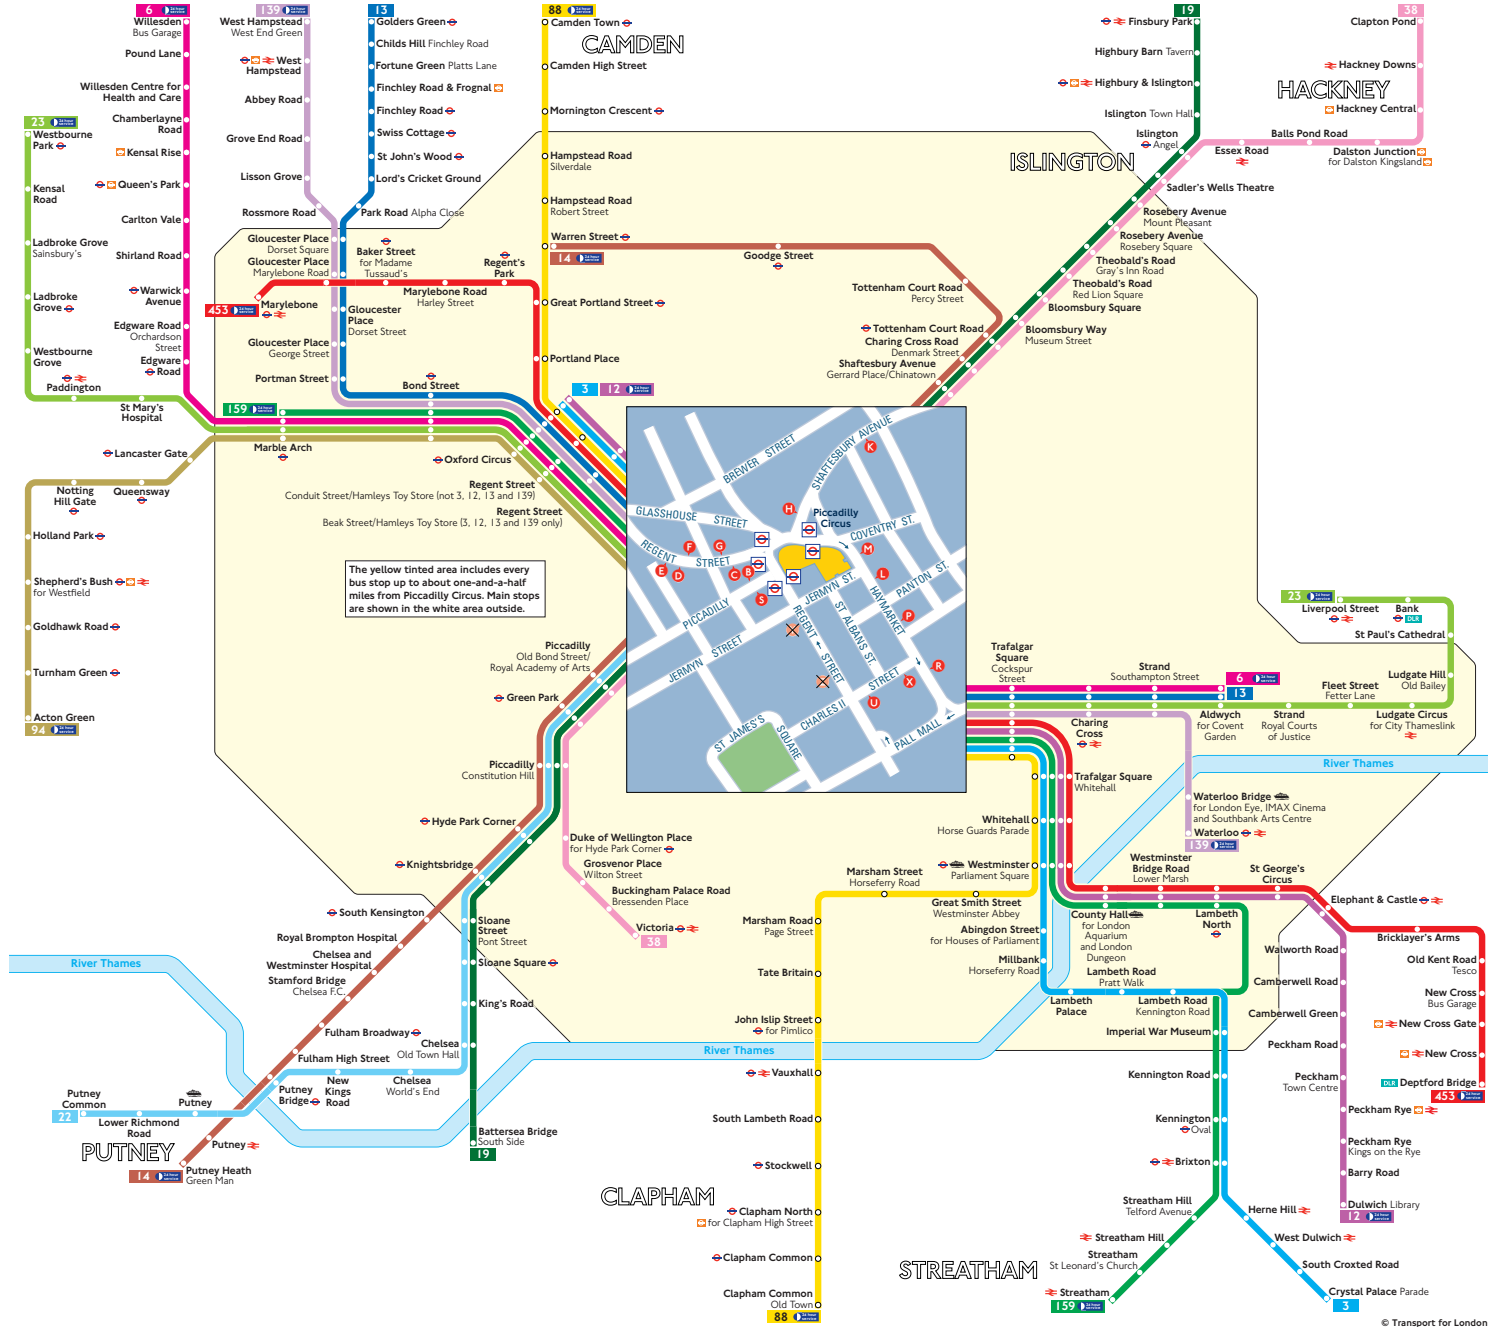

Buses from Piccadilly Circus

1. ### Key
2. Connections with London Underground
   - Connections with London Overground
   - Connections with National Rail
   - Connections with Docklands Light Railway
   - Connections with river boats

A Red discs show the bus stop you need for your chosen bus service. The disc **A** appears on the top of the bus stop in the street (see map of town centre in centre of diagram).

Route finder

Day buses including 24-hour services

Bus route	Towards	Bus stops
3	Crystal Palace Oxford Circus	F P E
6	Aldwych	G R
	Willesden	D
12	Dulwich	F P
	Oxford Circus	E
13	Aldwych	G R
	Golders Green	C
14	Putney Heath	K S
	Warren Street	B H
19	Battersea Bridge	K S
	Finsbury Park	B H
22	Putney Common	S
23	Liverpool Street	G R
	Westbourne Park	D
38	Clapton Pond	B H
	Victoria	K S
88	Camden Town	E
	Clapham Common	F P
94	Acton Green	D U
139	Waterloo	G R
	West Hampstead	C
159	Marble Arch	D
	Streatham	F P
453	Deptford Bridge	F P
	Marylebone	E

Night buses

For night bus information, please see separate poster