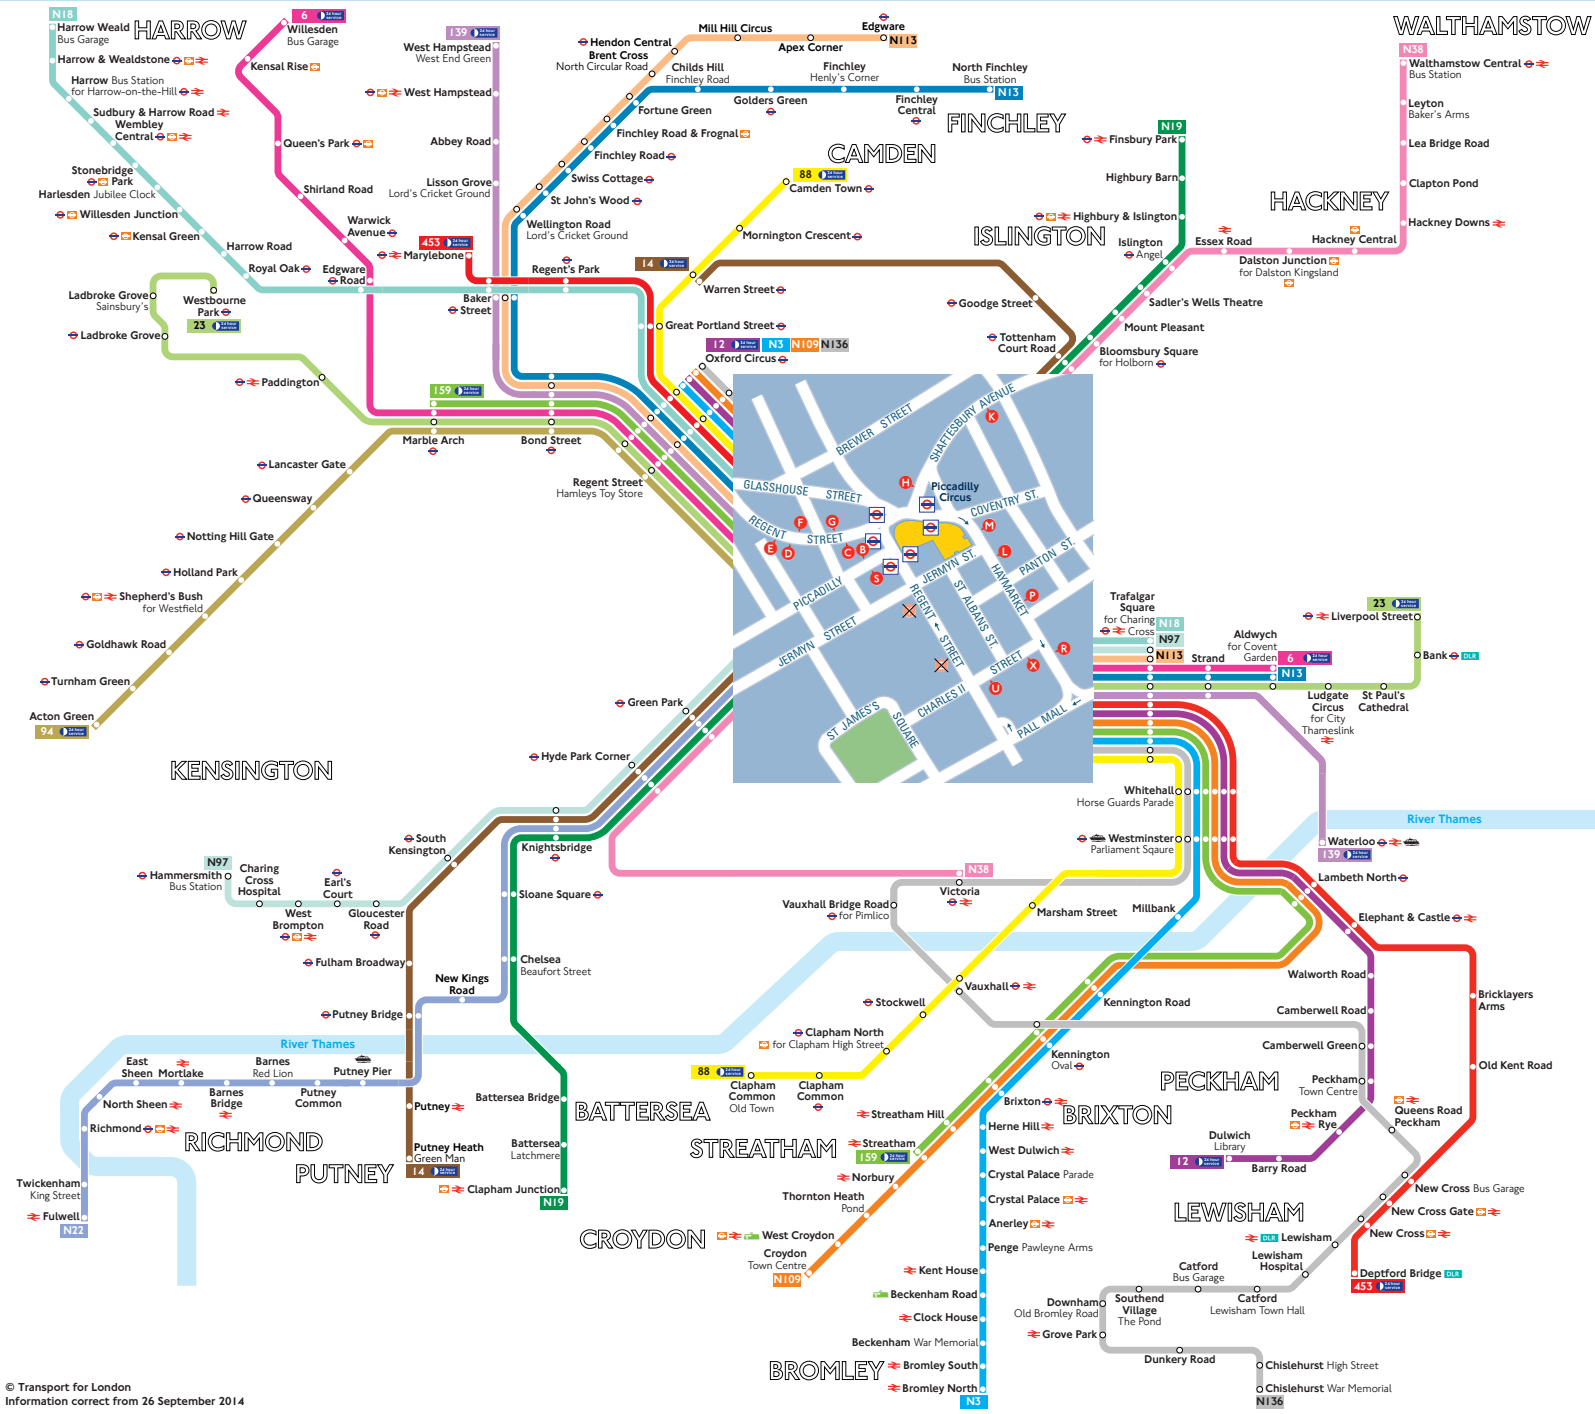

Night buses from Piccadilly Circus

Key

- Connections with London Underground
 - Connections with London Overground
 - Connections with National Rail
 - Connections with Docklands Light Railway
 - Connections with river boats
 - Connections with Tramlink
- Red discs show the bus stop you need for your chosen bus service. The disc **A** appears on the top of the bus stop in the street (see map of town centre in centre of diagram).

Route finder

Night buses including 24-hour services

Bus route	Towards	Bus stops
6	Aldwych	G R
	Willesden	D
12	Dulwich	F P
	Oxford Circus	E
14	Putney Heath	K S
	Warren Street	B H
23	Liverpool Street	G R
	Westbourne Park	D
88	Camden Town	E
	Clapham Common	F P
94	Acton Green	D U
139	Waterloo	G R
	West Hampstead	C
159	Marble Arch	D
	Streatham	F P
453	Deptford Bridge	F P
	Marylebone	E
N3	Bromley North	F P
	Oxford Circus	E
N13	Aldwych	G R
	North Finchley	C
N18	Harrow Weald	E
	Trafalgar Square	G P
N19	Clapham Junction	K S
	Finsbury Park	B H
N22	Fulwell	S
N38	Victoria	K S
	Walthamstow	B H
N97	Hammersmith	S
	Trafalgar Square	B P
N109	Croydon	F P
	Oxford Circus	E
N113	Edgware	C
	Trafalgar Square	G R
N136	Chislehurst	F P
	Oxford Circus	E

Day buses

For day bus information, please see separate poster.