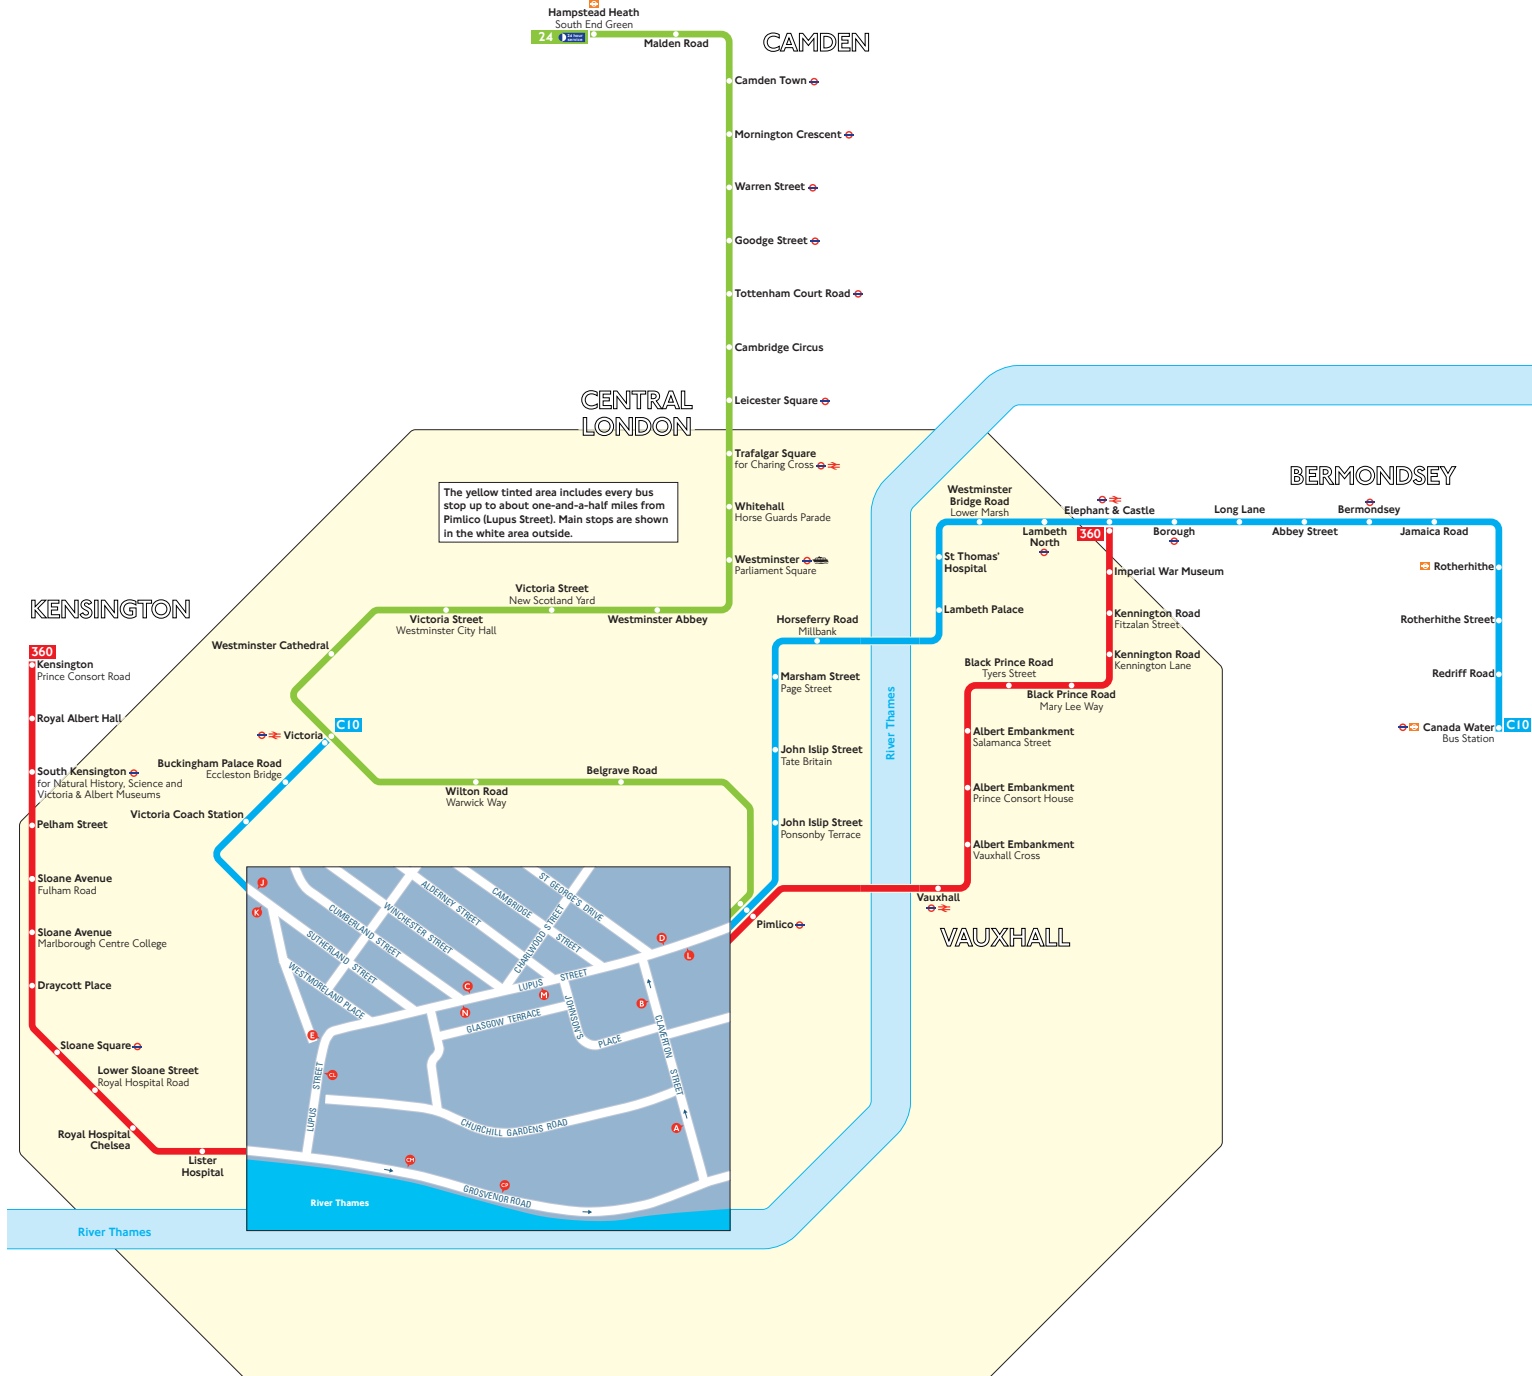

Buses from Pimlico (Lupus Street)

Key

- Connections with London Underground
- Connections with London Overground
- Connections with National Rail
- Connections with river boats

A

Red discs show the bus stop you need for your chosen bus service. The disc appears on the top of the bus stop in the street (see map of town centre in centre of diagram).

Route finder

Day buses including 24-hour services

Bus route	Towards	Bus stops
24	Hampstead Heath	A B C M CP
360	Elephant & Castle	C D E
C10	Kensington	A L M N
C10	Canada Water	C D J
C10	Victoria	K L M N