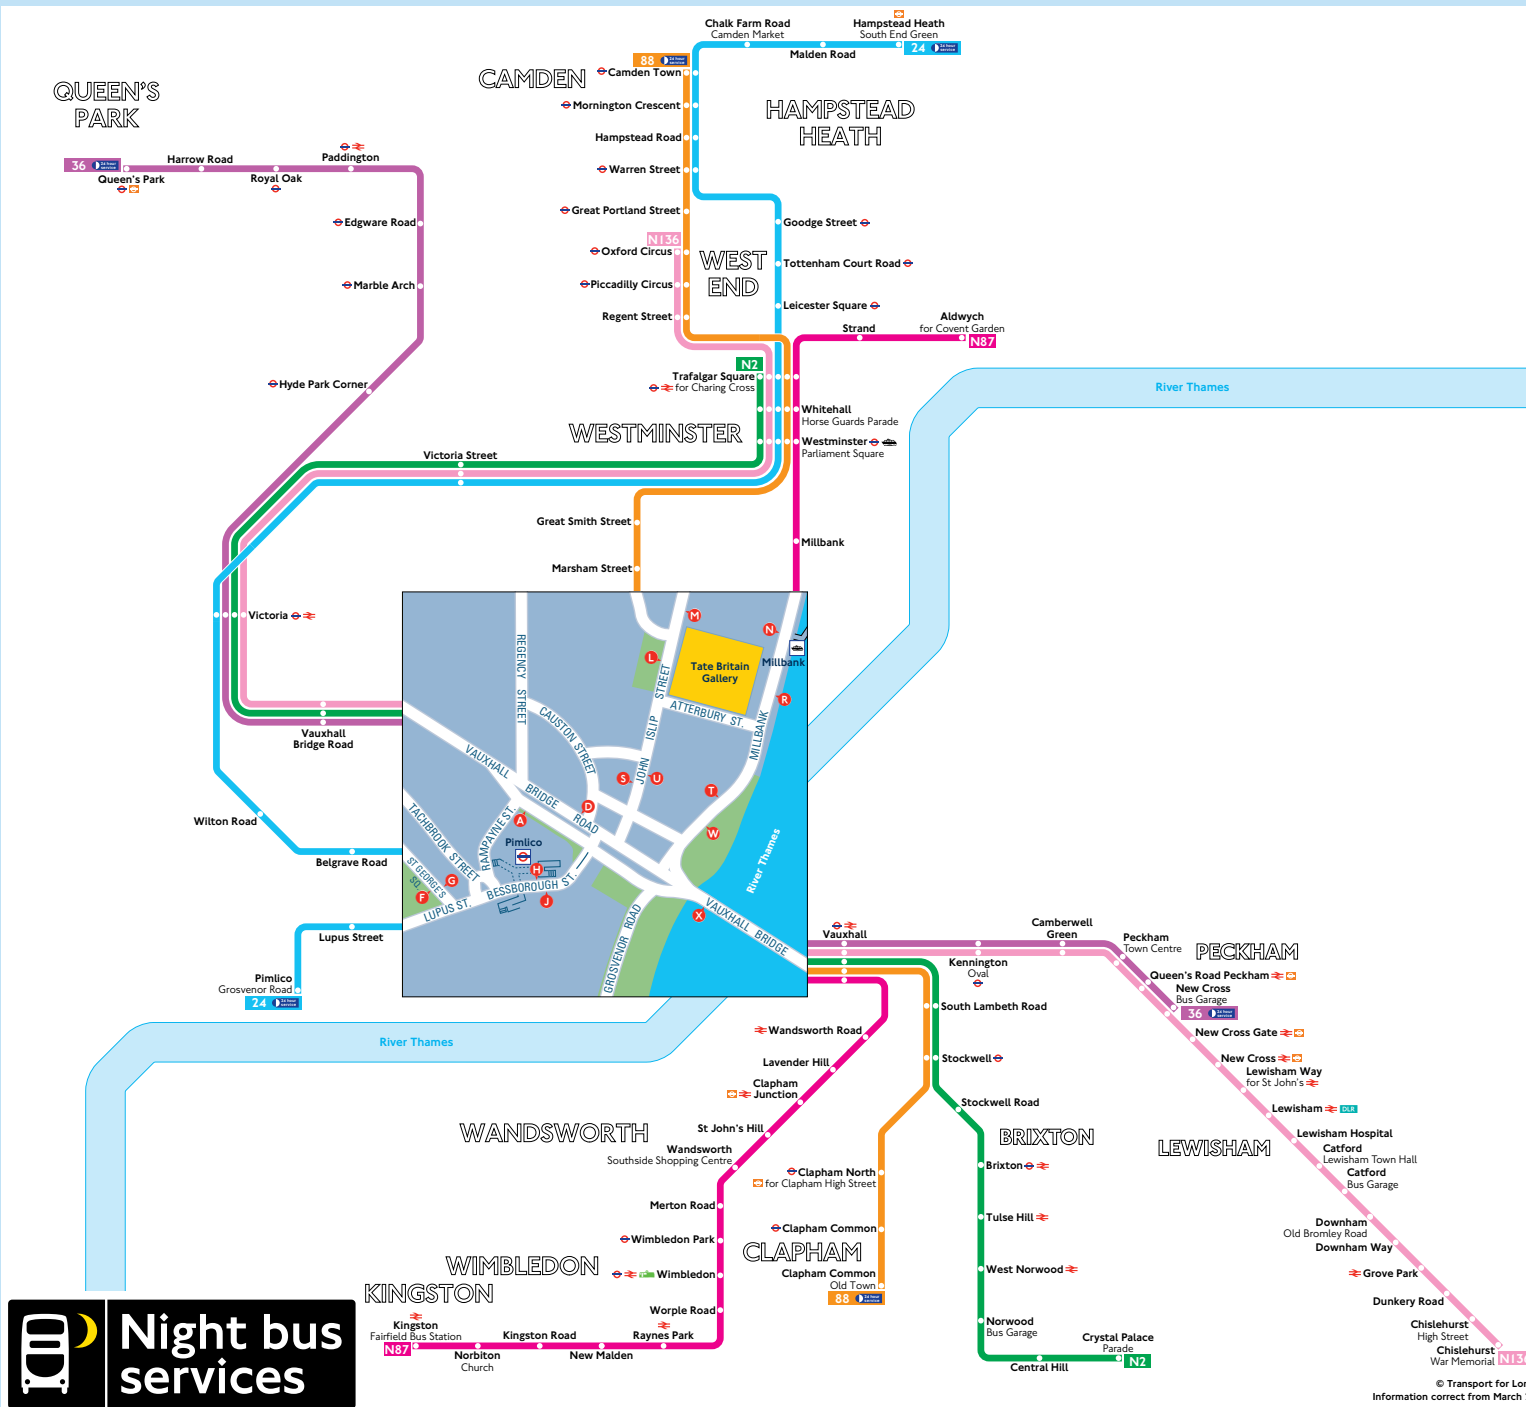

Night buses from Pimlico Station and Tate Britain

Key

- Connections with London Underground
- Connections with London Underground
- Connections with National Rail
- Connections with Docklands Light Railway
- Connections with river boats
- Connections with Tramlink

Red discs show the bus stop you need for your chosen bus service. The disc appears on the top of the bus stop in the street (see map of town centre in centre of diagram).

Route finder Night buses including 24-hour services

Bus route	Towards	Bus stops
24	Hampstead Heath	F
	Pimlico	G
36	New Cross	D
	Queen's Park	A X
88	Camden Town	L S X
	Clapham Common	M U
N2	Crystal Palace	P
	Trafalgar Square	A X
N87	Aldwych	N T
	Kingston	R W
N136	Chislehurst	D
	Oxford Circus	A X