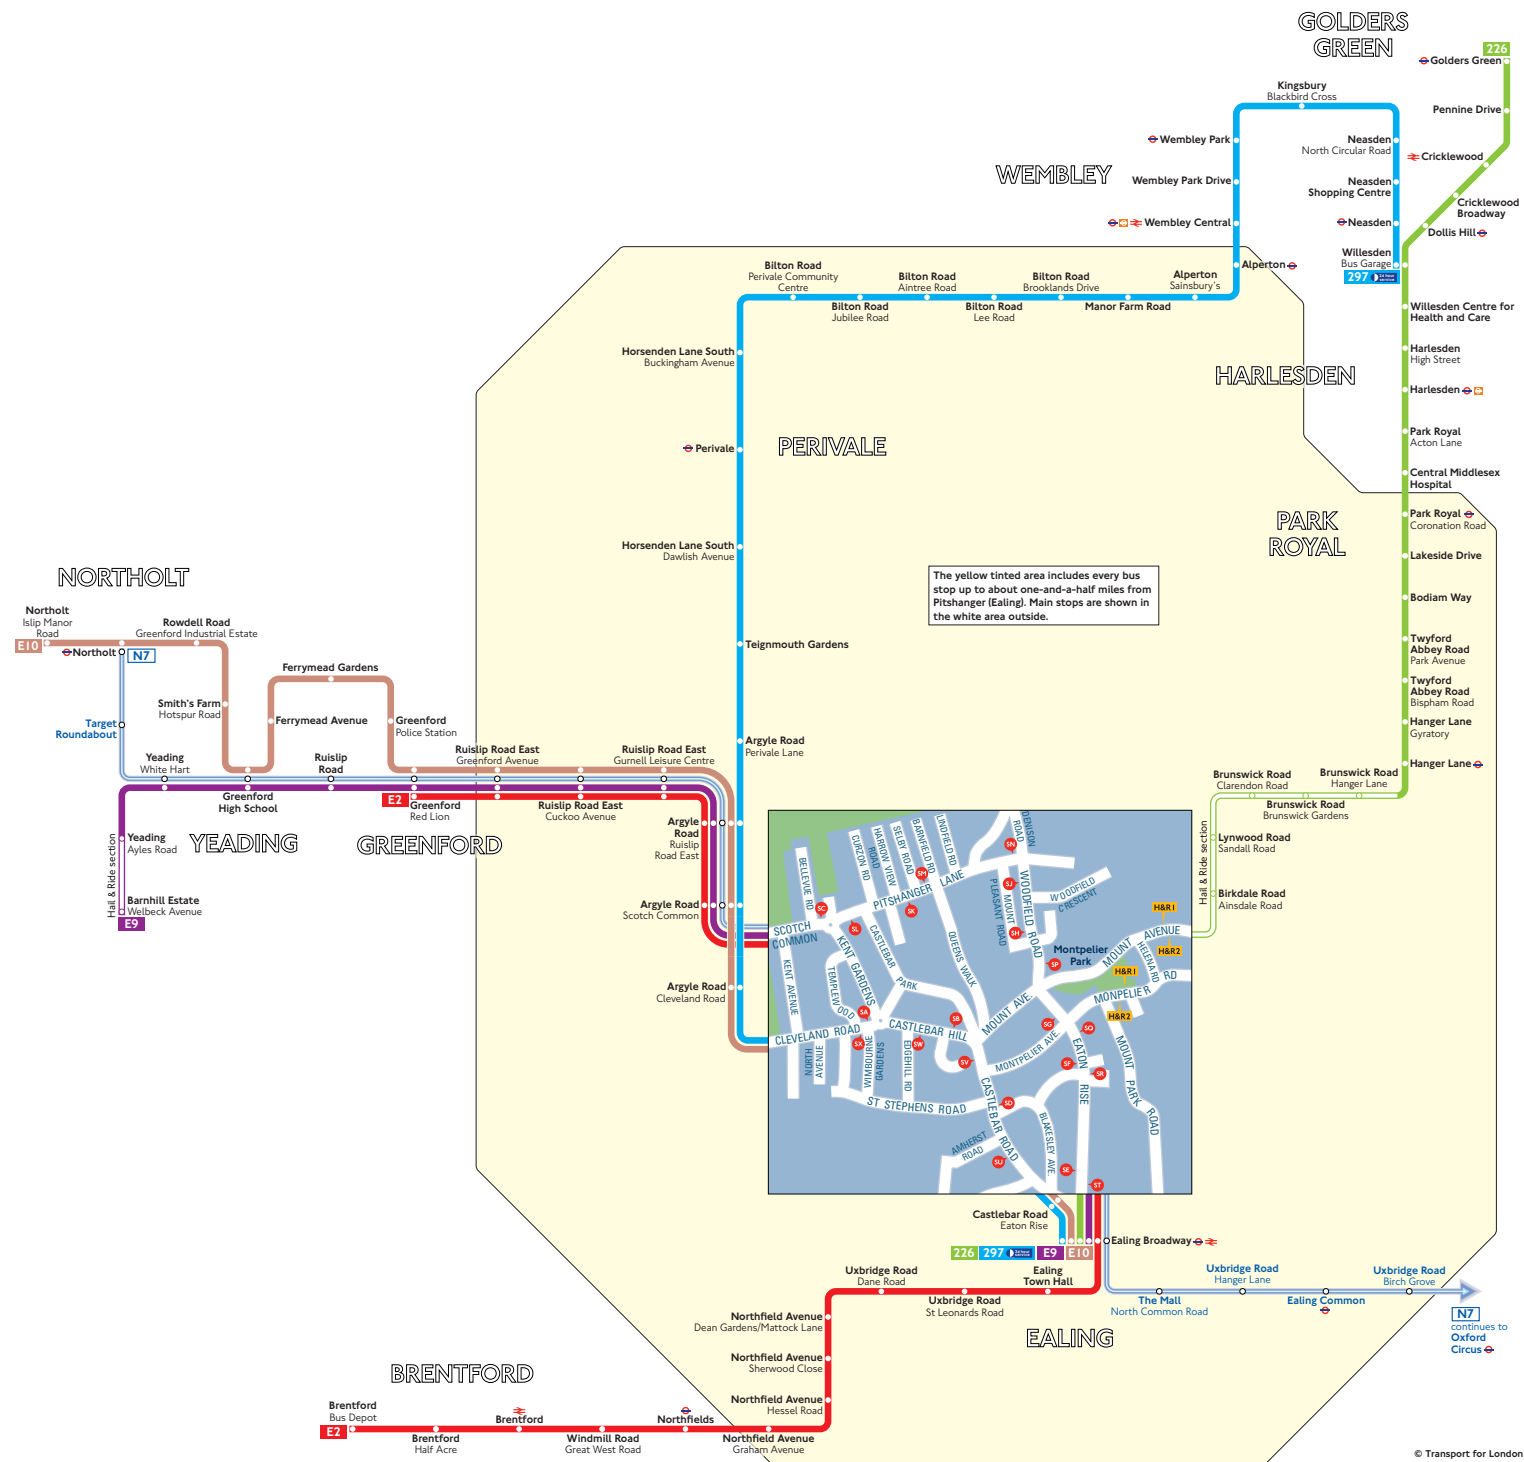

Buses from Pitshanger (Ealing)

Key

- 226 Day buses in black
- N7 Night buses in blue
- Connections with London Underground
- Connections with London Overground
- Connections with National Rail

Route 226 operates as Hail & Ride on the sections of roads marked H&R1 and H&R2 on the map. Buses stop at any safe point along the road. There are no bus stops at these locations, but please indicate clearly to the driver when you wish to board or alight.

Red discs show the bus stop you need for your chosen bus service. The disc A appears on the top of the bus stop in the street (see map of town centre in centre of diagram).

Route finder

Day buses including 24-hour services

Bus route	Towards	Bus stops
226	Ealing Broadway	H&R2, 62, 6R, 6T
	Golders Green	H&R1, 6E, 6F
297	Ealing Broadway	6R, 6T, 6D
	Willesden	6D, 6V, 6W, 6X
E2	Brentford	6C, 6N, 6M, 6P, 6O, 6R, 6T
	Greenford	6E, 6F, 6G, 6H, 6I, 6J, 6K, 6L
E9	Barnhill Estate	6E, 6F, 6G, 6H, 6I, 6J, 6K, 6L
	Ealing Broadway	6C, 6N, 6M, 6P, 6O, 6R, 6T
E10	Ealing Broadway	6A, 6B, 6D
	Northolt	6D, 6V, 6W, 6X

Night buses

Bus route	Towards	Bus stops
N7	Northolt	6C, 6N, 6M, 6P, 6O, 6R, 6T
	Oxford Circus	6C, 6N, 6M, 6P, 6O, 6R, 6T