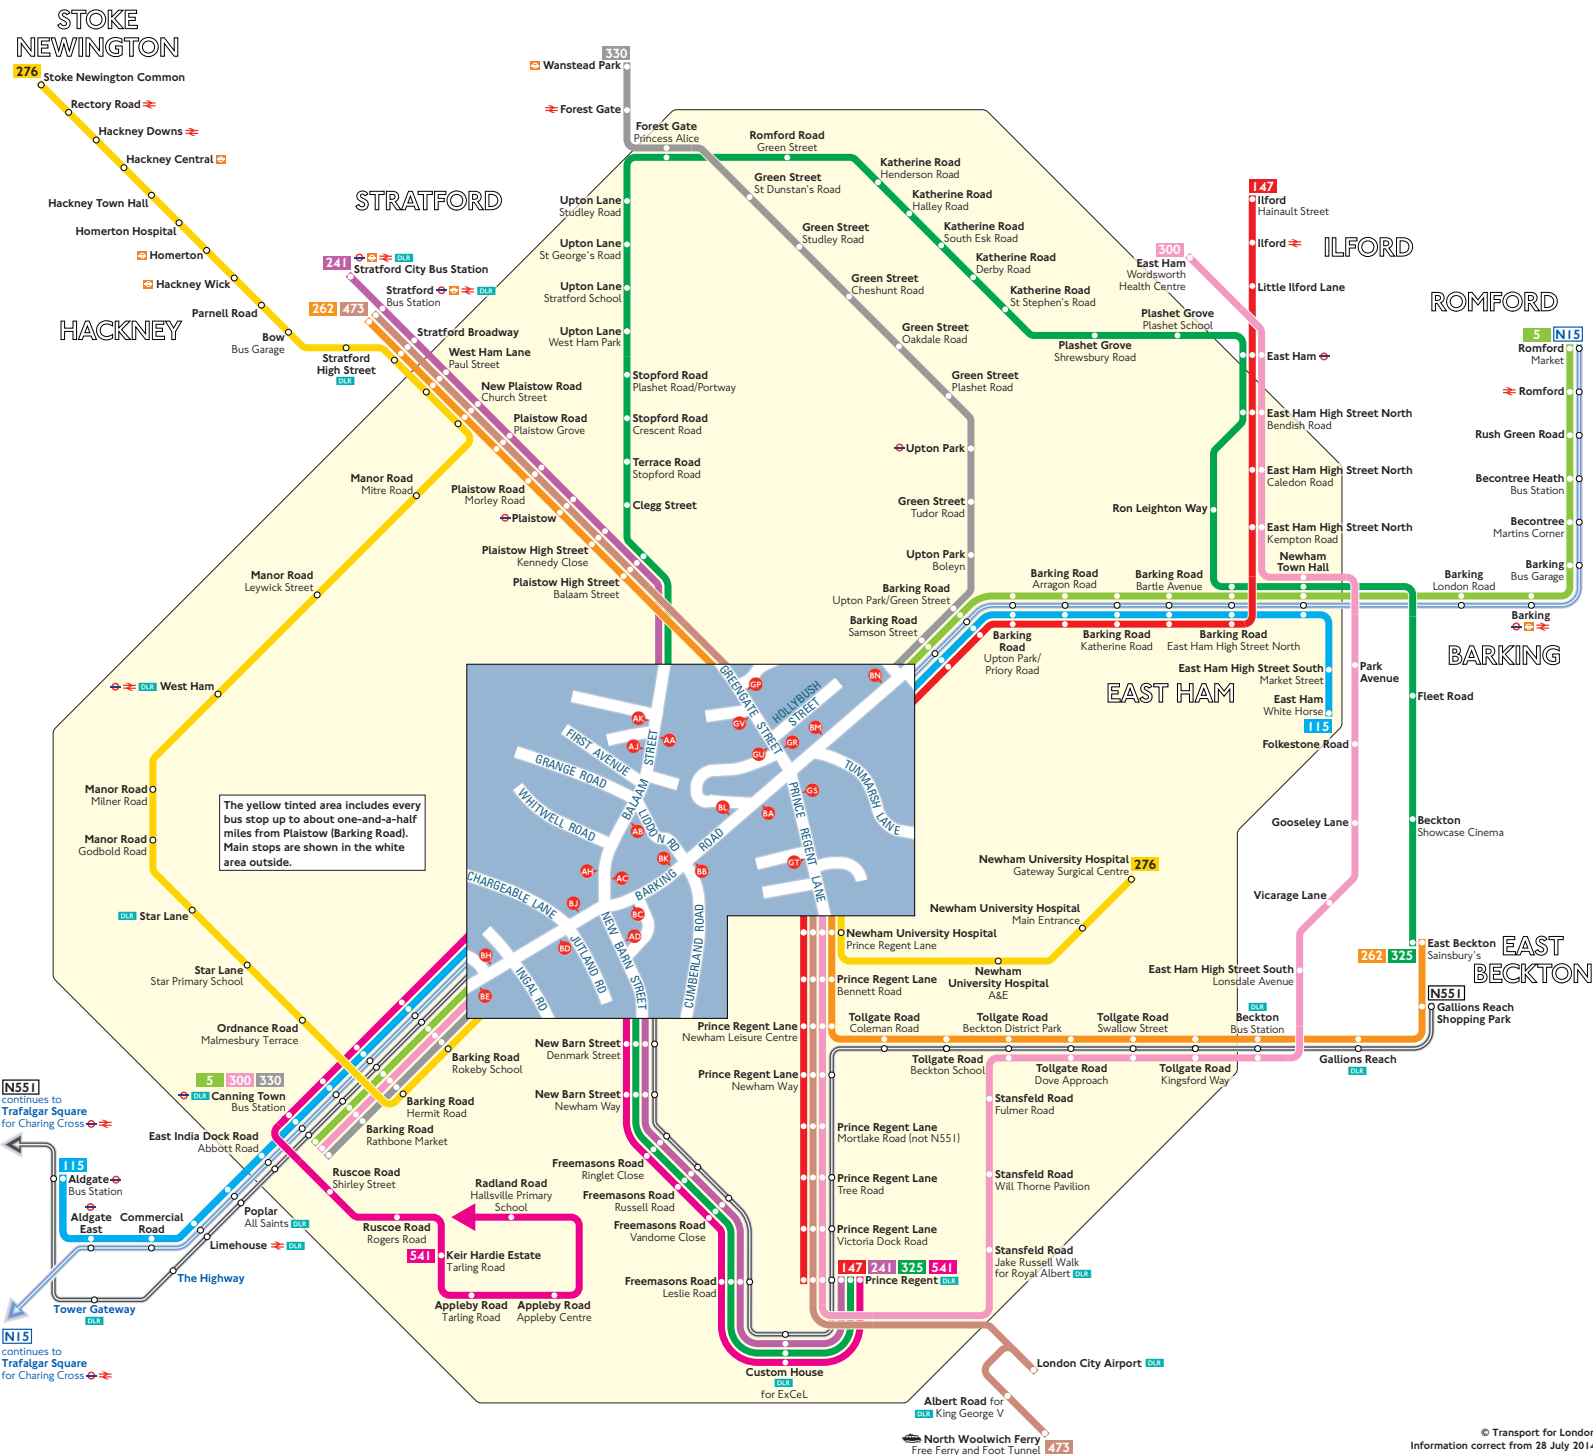

Buses from Plaistow (Barking Road)

Key

- 5 Day buses in black
- N15 Night buses in blue
- Connections with London Underground
- Connections with London Overground
- Connections with National Rail
- DLR Connections with Docklands Light Railway
- Connections with river boats
- Sch School journeys

Red discs show the bus stop you need for your chosen bus service. The disc **A** appears on the top of the bus stop in the street (see map of town centre in centre of diagram).

Route finder

Day buses

Bus route	Towards	Bus stops
5	Canning Town	8A 8B 8C 8D 8E
	Romford	8H 8J 8K 8M 8N
115	Aldgate	8A 8B 8C 8D 8E
	East Ham	8H 8J 8K 8M 8N
147	Ilford	8M 8N 8T
	Prince Regent	8S
241	Prince Regent	AA AB AC AD
	Stratford City Bus Station	AH AU AK
262	East Beckton	GP GR GS
	Stratford	GT GU GV
276	Newham University Hospital	8A 8B 8C 8D 8E 8T
	Stoke Newington Common	8A 8B 8C 8D 8E 8T
300	Canning Town	8A 8B 8C 8D 8E 8T
	East Ham	8H 8J 8K 8L 8S
325	East Beckton	AH AU AK
	Prince Regent	AA AB AC AD
330	Canning Town	8A 8B 8C 8D 8E
	Wanstead Park	8H 8J 8K 8M 8N
473	North Woolwich	GP GR GS
	Stratford	GT GU GV
541	Keir Hardie Estate	8D 8E
	Prince Regent	AD AB AJ

Night buses

Bus route	Towards	Bus stops
N15	Romford	8H 8J 8K 8M 8N
	Trafalgar Square	8A 8B 8C 8D 8E
N551	Gallions Reach	AD AB BJ
	Trafalgar Square	8D 8E

Other buses

Bus route	Towards	Bus stops
678 Sch	Beckton	AA AB AC AD
	Stratford	AH AU AK