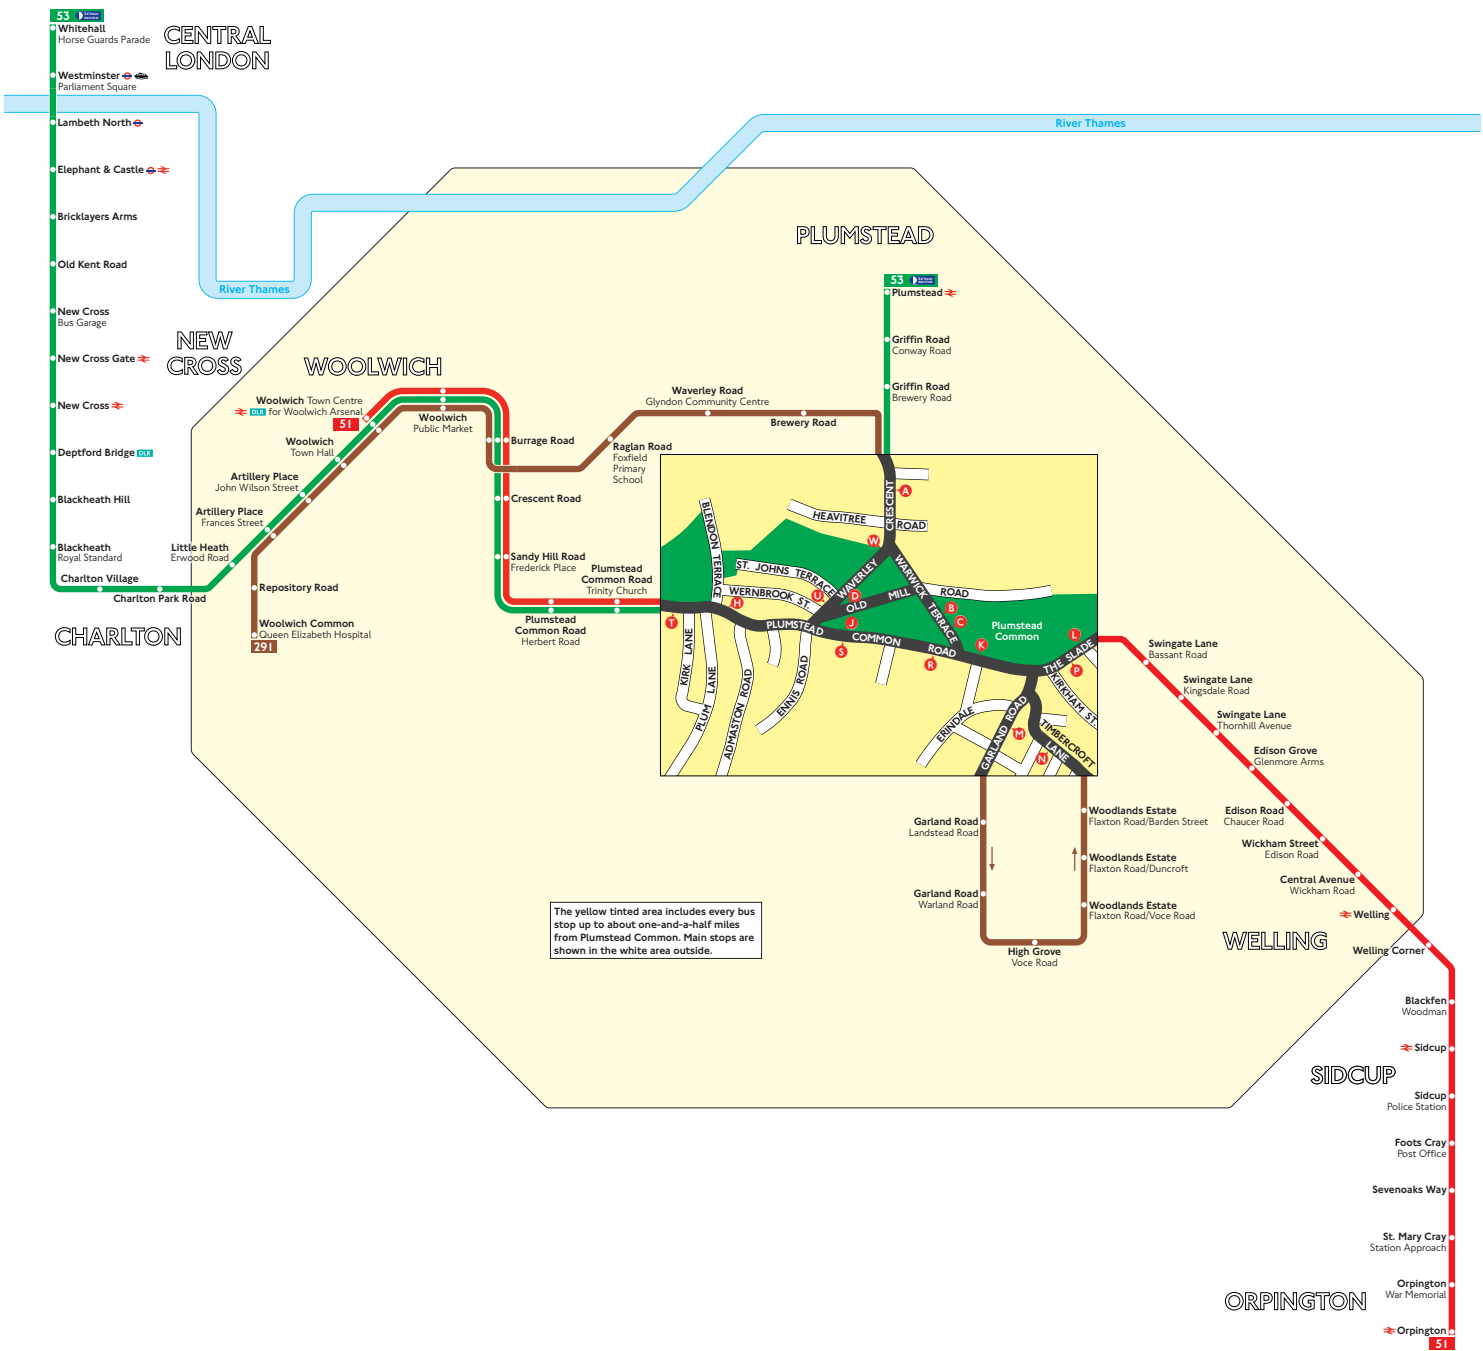

Buses from Plumstead Common

Key

1. Connections with Underground
   - Connections with National Rail
   - Connections with Docklands Light Railway
   - Connections with river boats
2. Red discs show the bus stop you need for your chosen bus service. The disc **A** appears on the top of the bus stop in the street (see map of town centre in centre of diagram).

Route finder

Day buses including 24-hour routes

Bus route	Towards	Bus stops
51	Orpington	H J K L
	Woolwich	P R S T
53	Plumstead	H U W
	Whitehall	A C R S T
291	Woolwich Common	M N R S U W
	Woodlands Estate	A J K M