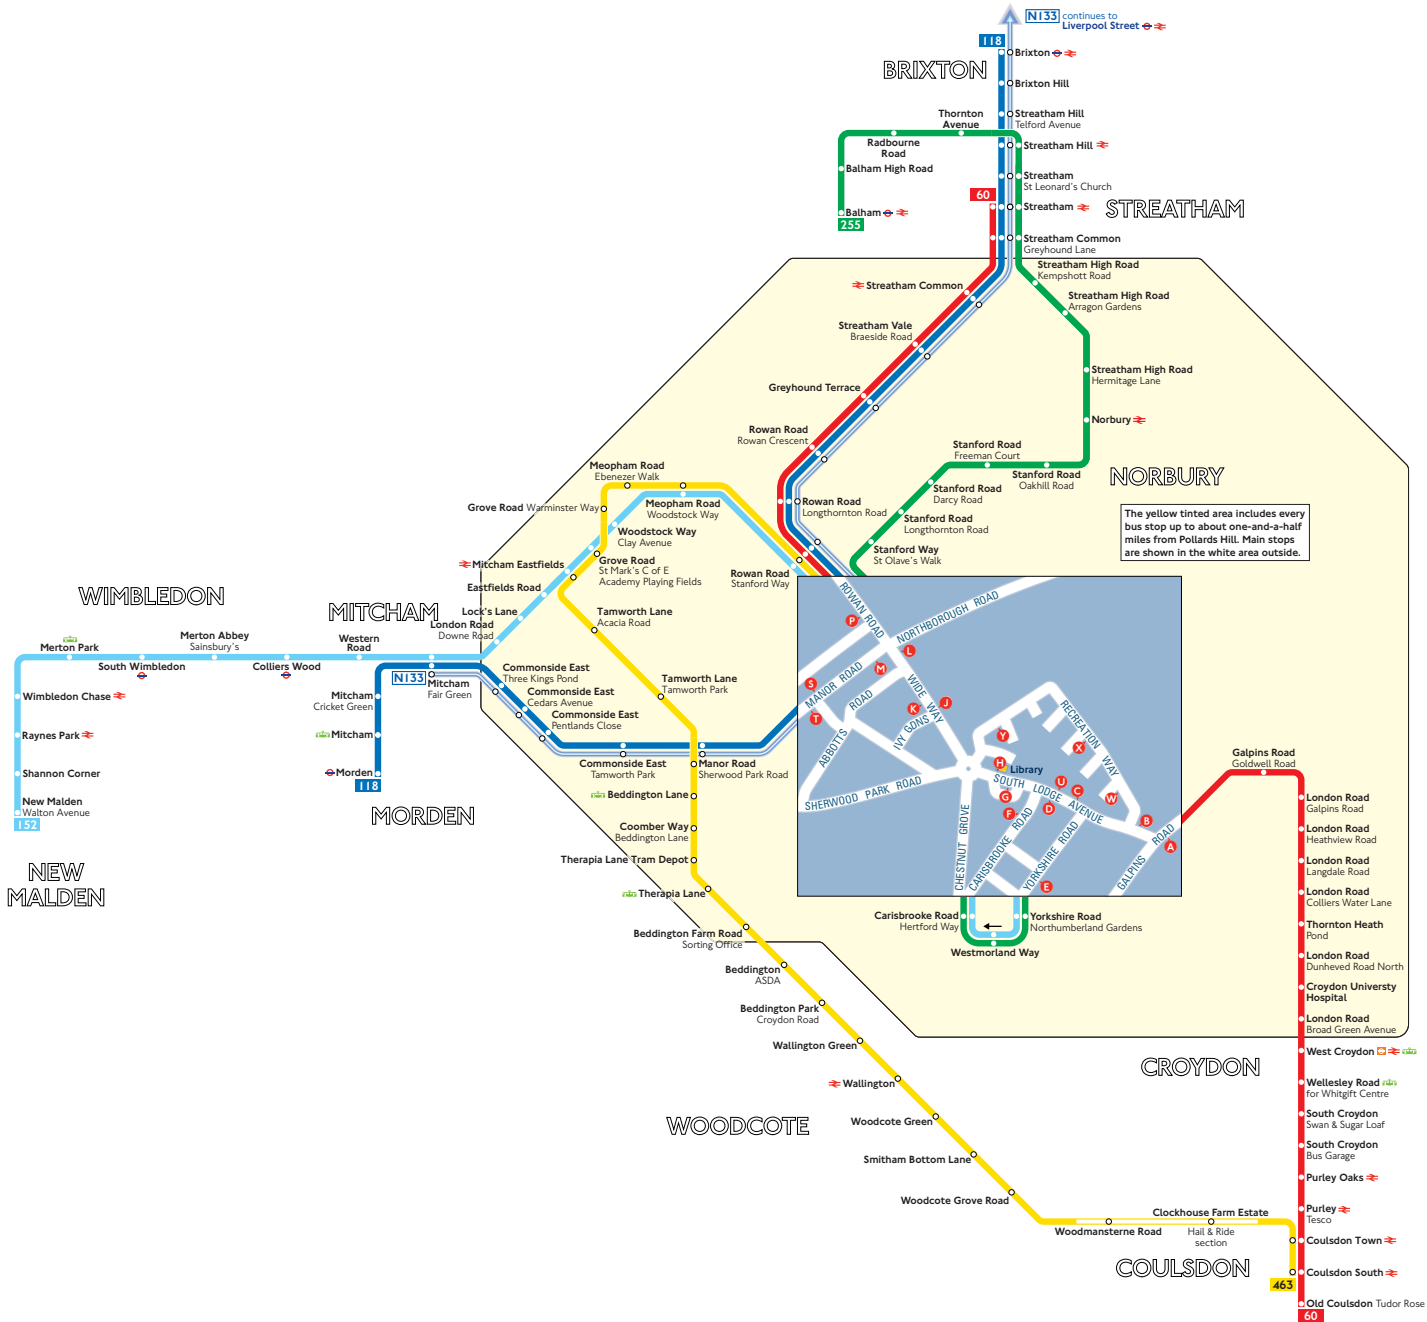

## Key

- 60 Day buses in black
- N133 Night buses in blue
- Connections with London Underground
- Connections with London Overground
- Connections with National Rail
- DLR Connections with Docklands Light Railway
- Connections with river boats
- Connections with Tramlink

Red discs show the bus stop you need for your chosen bus service. The disc **A** appears on the top of the bus stop in the street (see map of town centre in centre of diagram).

## Route finder

### Night buses

Bus route	Towards	Bus stops
N133	Liverpool Street	P S
	Mitcham	M T