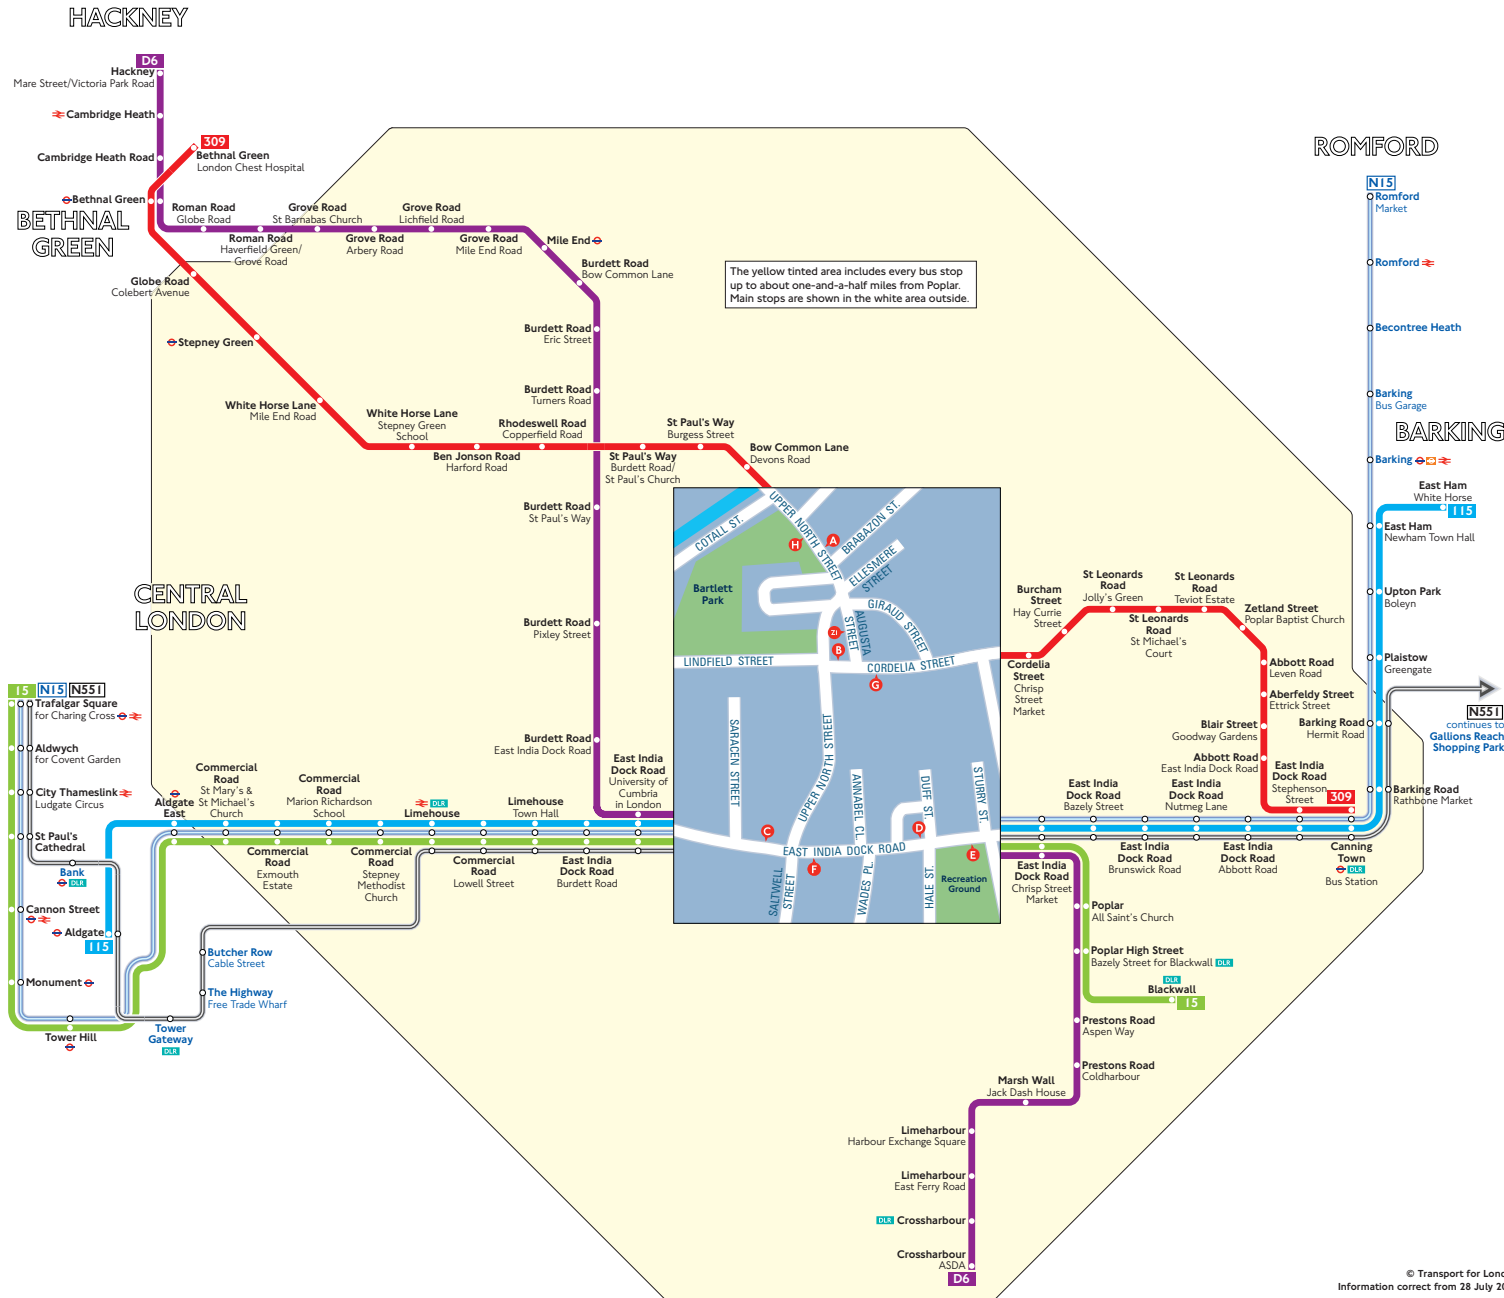

# Buses from Poplar

A Red discs show the bus stop you need for your chosen bus service. The disc **A** appears on the top of the bus stop in the street (see map of town centre in centre of diagram).

## Route finder

### Day buses

Bus route	Towards	Bus stops
I5	Blackwall	C D
	Trafalgar Square	E F
I15	Aldgate	E F
	East Ham	C D
309	Bethnal Green	G H
	Canning Town	A B
D6	Crossharbour	C D
	Hackney	E F