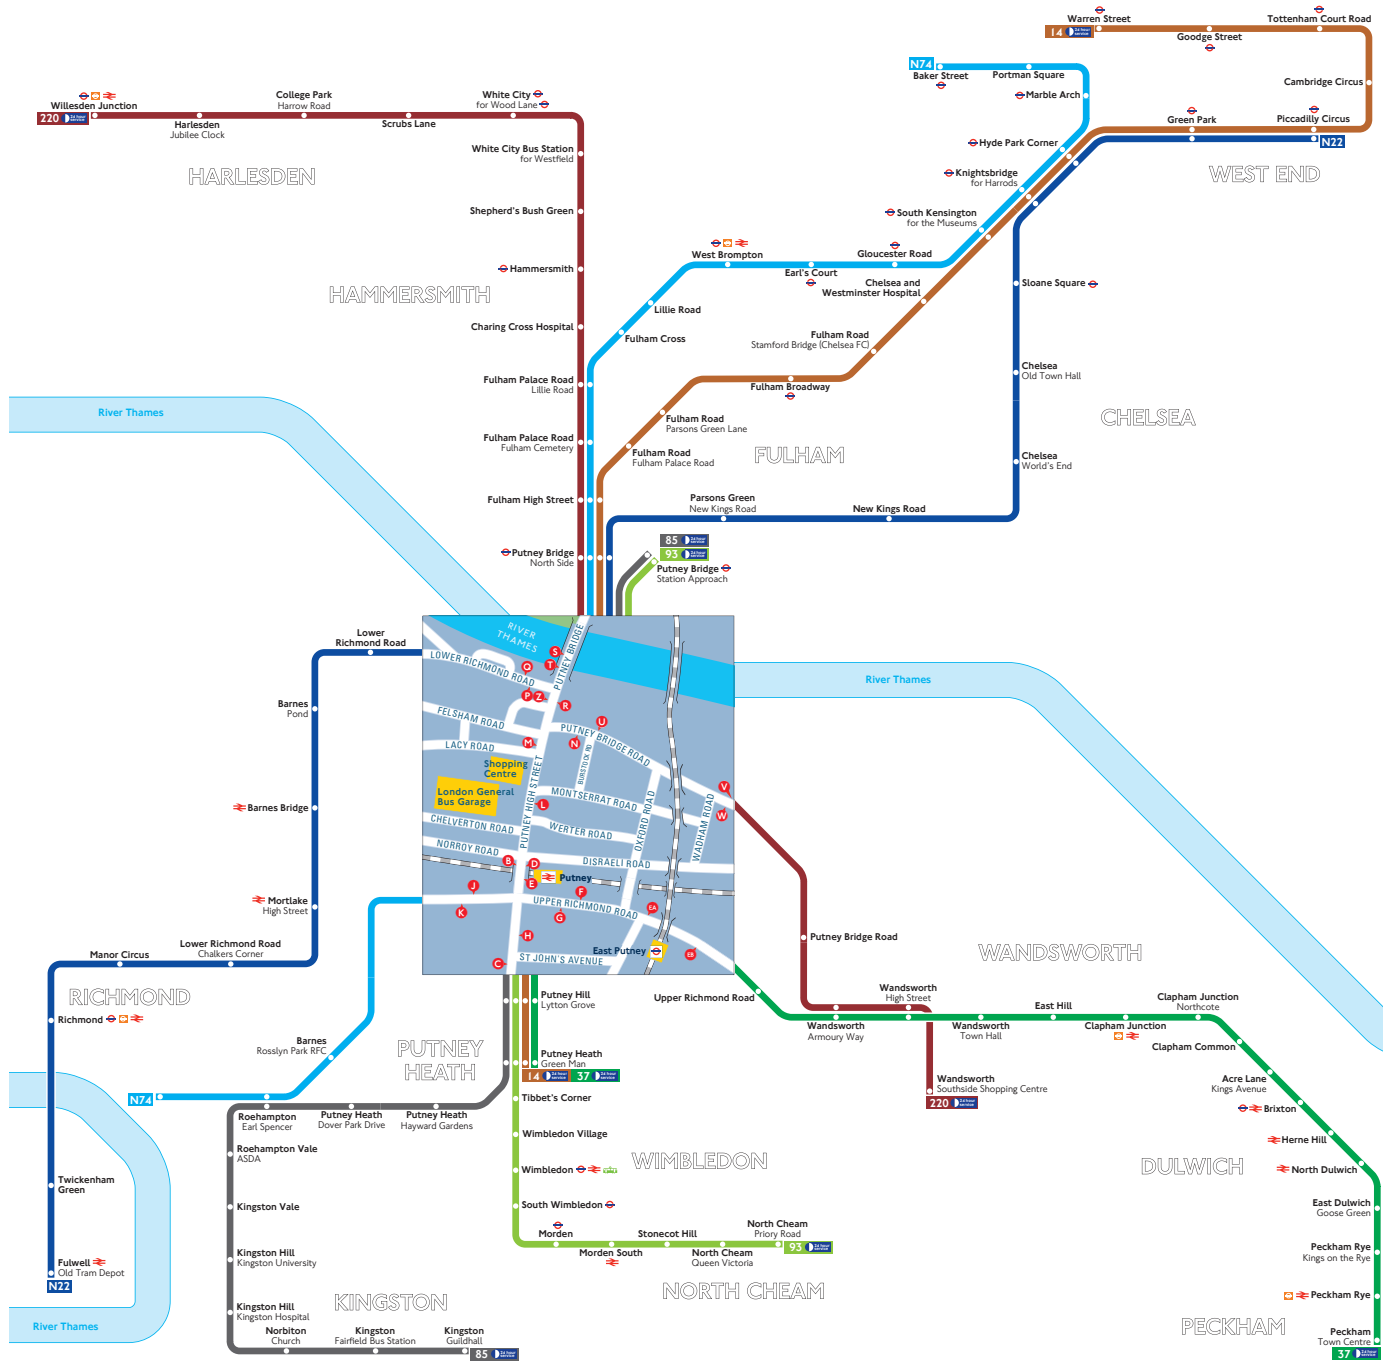

# Night buses from Putney

## Route finder

### Night buses including 24-hour services

Bus route	Towards	Bus stops
14	Putney Heath	E L R
	Warren Street	B C M S
37	Peckham	EA F
	Putney Heath	EB G
85	Kingston	H L R
	Putney Bridge	B C M T
93	North Cheam	E L R
	Putney Bridge	B C M T
220	Wandsworth	U V
	Willesden Junction	N S W
N22	Fulwell	P
	Piccadilly Circus	C S
N74	Baker Street	B J M S
	Roehampton	D K L R

## Day buses

For day bus information, please see separate poster