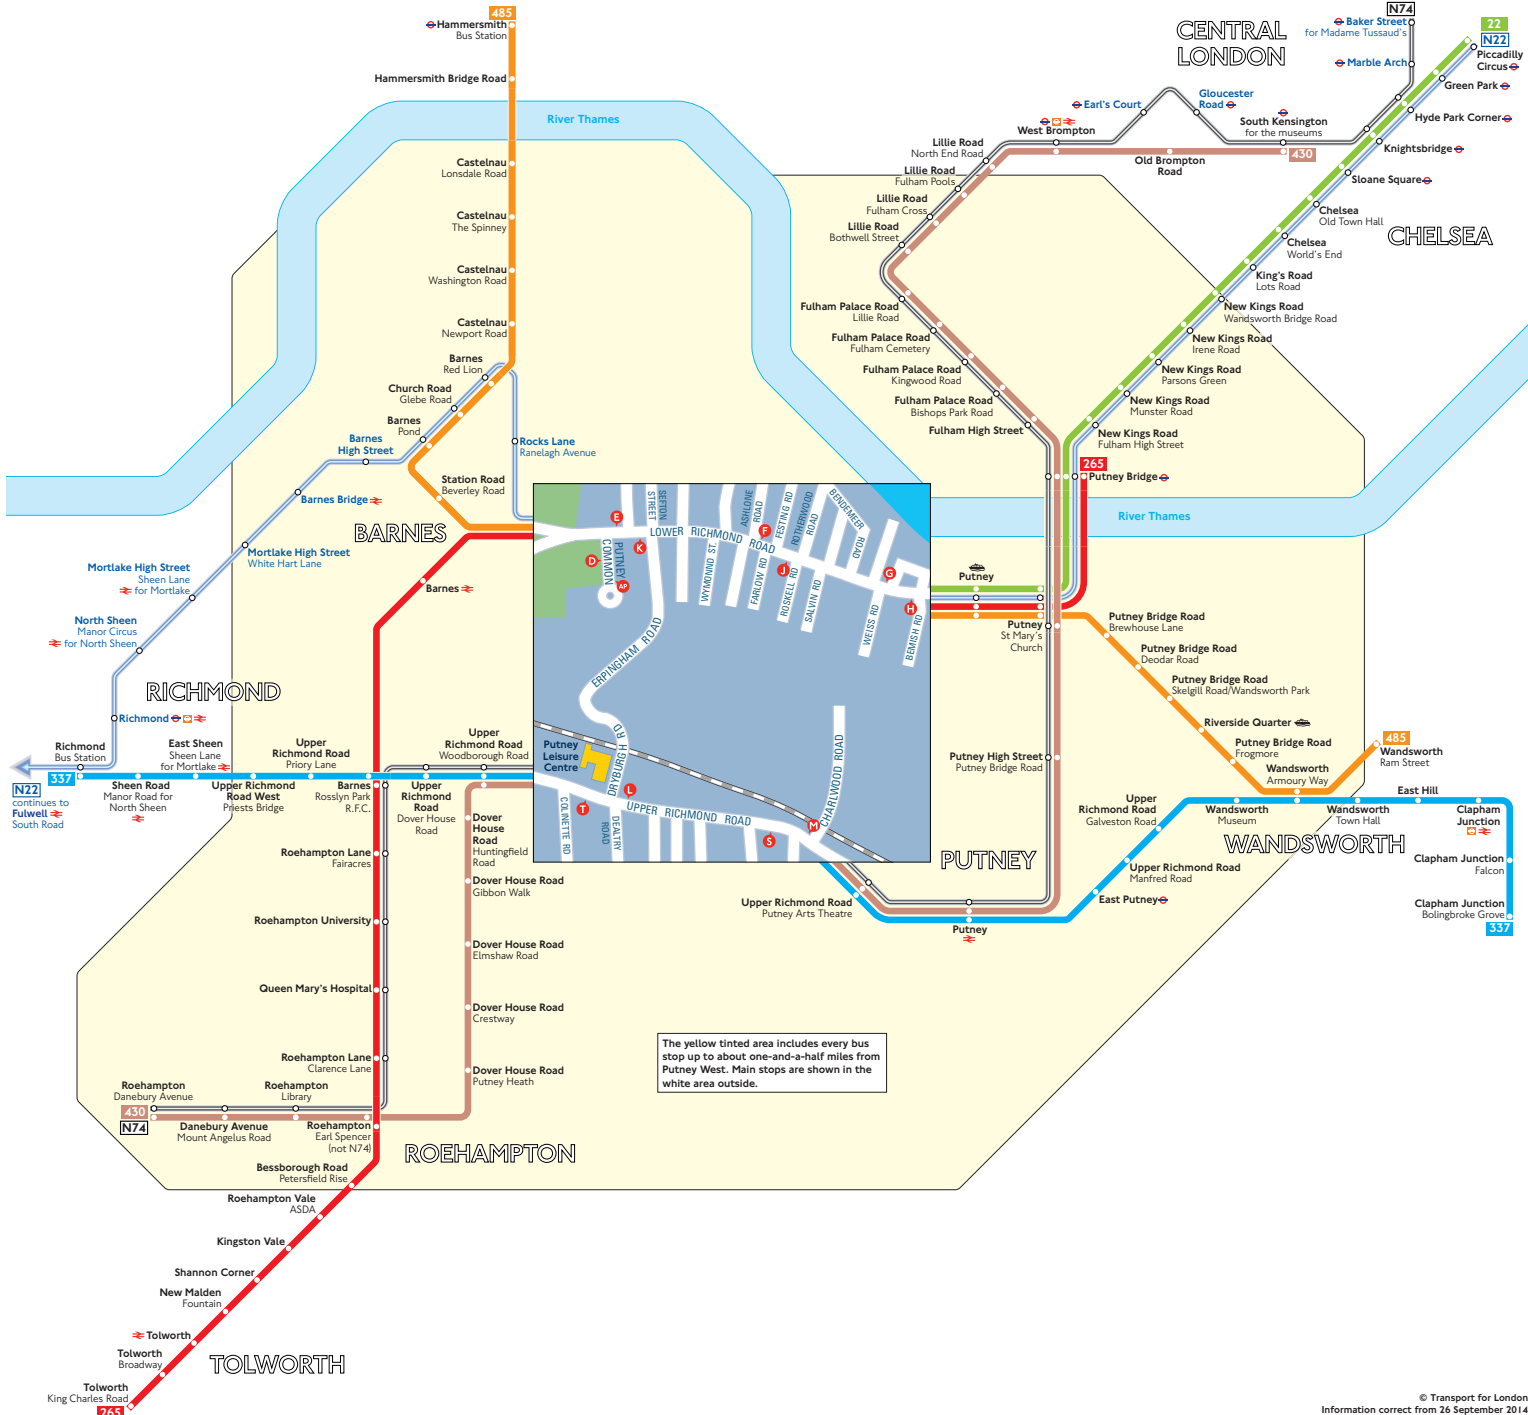

Buses from Putney West

Key

- 22 Day buses in black
- N22 Night buses in blue
- Connections with London Underground
- Connections with National Rail
- Connections with river boats
- Monday to Saturdays except evenings

Red discs show the bus stop you need for your chosen bus service. The disc **A** appears on the top of the bus stop in the street (see map of town centre in centre of diagram).

Route finder

Day buses

Bus route	Towards	Bus stops
22	Piccadilly Circus	D E F G
265	Putney Bridge	E F G
	Tolworth	H J K
337	Clapham Junction	L M
	Richmond	S T
430	Roehampton	S T
	South Kensington	L M
485	Hammersmith + Wandsworth	H J K
	Wandsworth	E F G

Night buses

Bus route	Towards	Bus stops
N22	Fulwell	H J K
	Piccadilly Circus	E F G
N74	Baker Street	L M
	Roehampton	S T