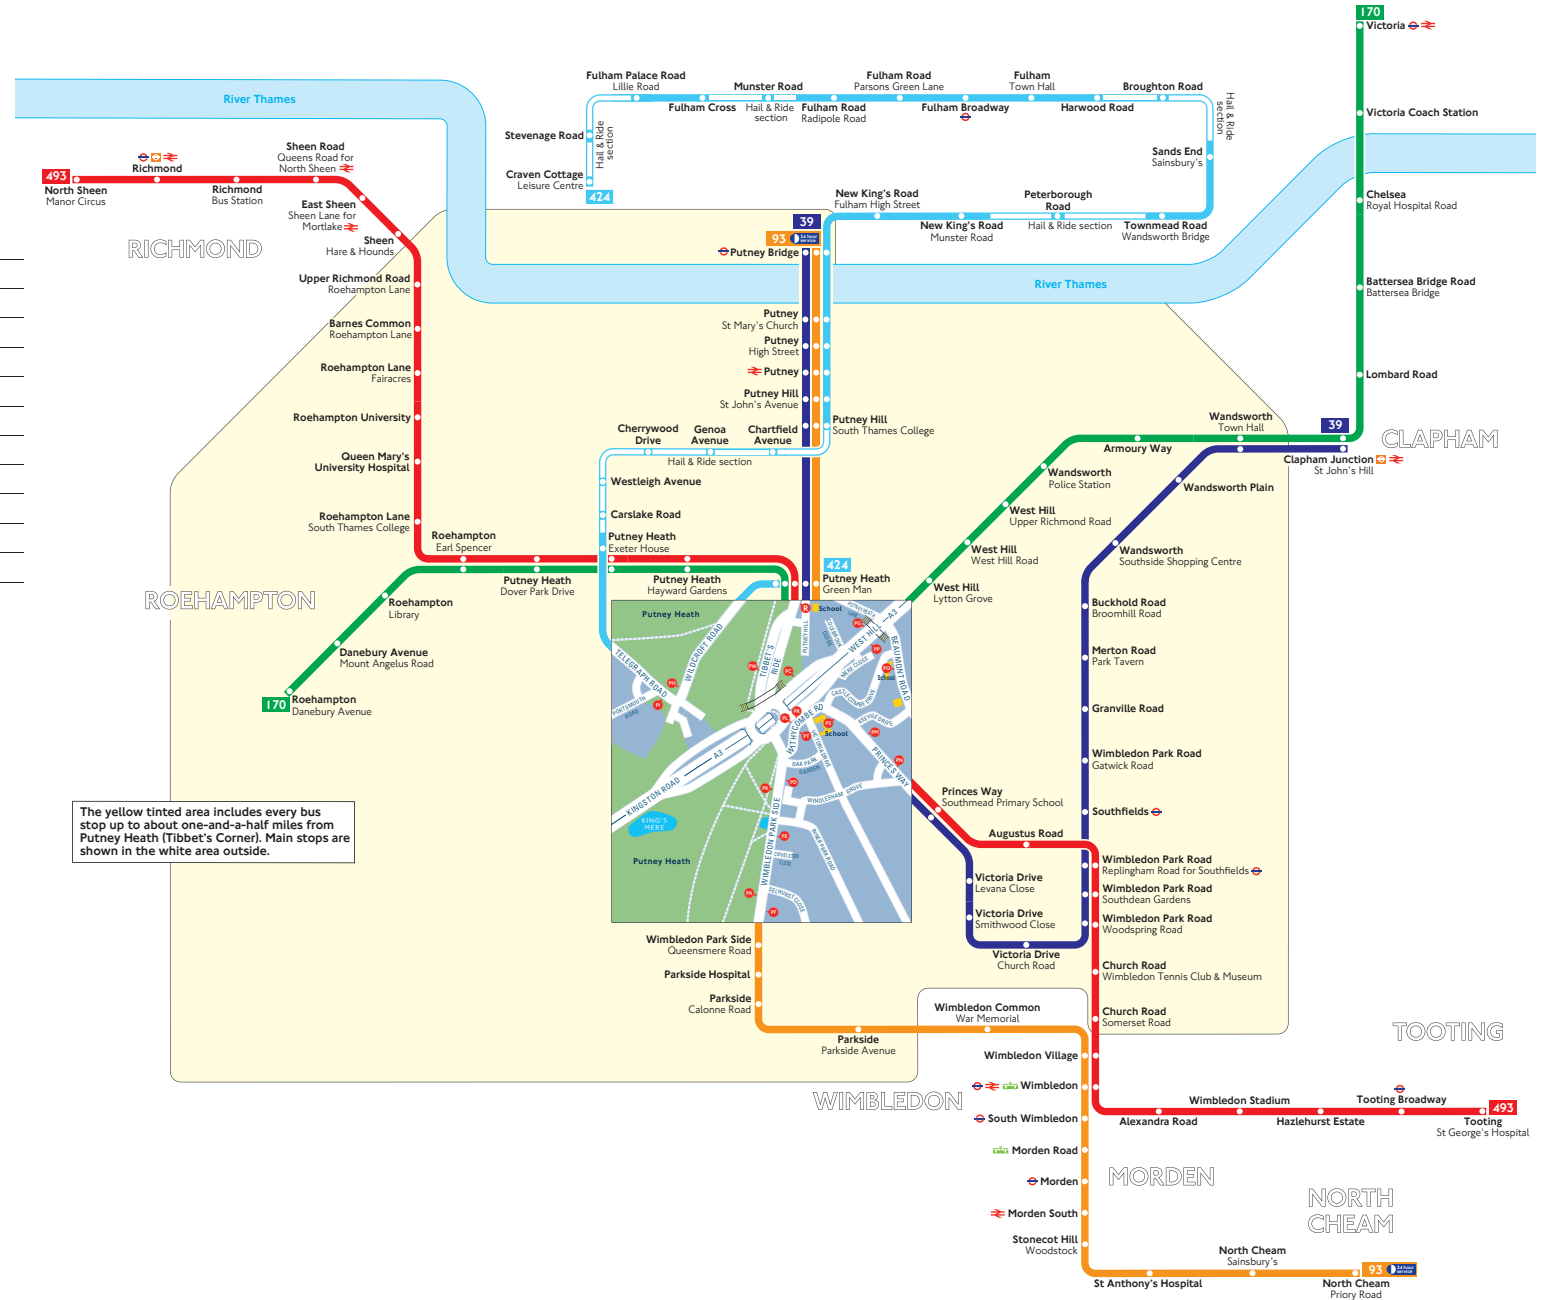

Buses from Putney Heath (Tibbet's Corner)

Route finder

Day buses including 24-hour services

Bus route	Towards	Bus stops
39	Clapham Junction	PL PM PN R
	Putney Bridge	PP PQ PR PW
93 24 hour service	North Cheam	PD PE PF R
	Putney Bridge	PK PW PX
170	Roehampton	PP PR PW
	Victoria	PC PG R
424	Craven Cottage +	PI
	Putney Heath Green Man +	PH
493	North Sheen	PP PQ PR PW
	Tooting	PL PM PN R

+ Mondays to Saturdays except evenings