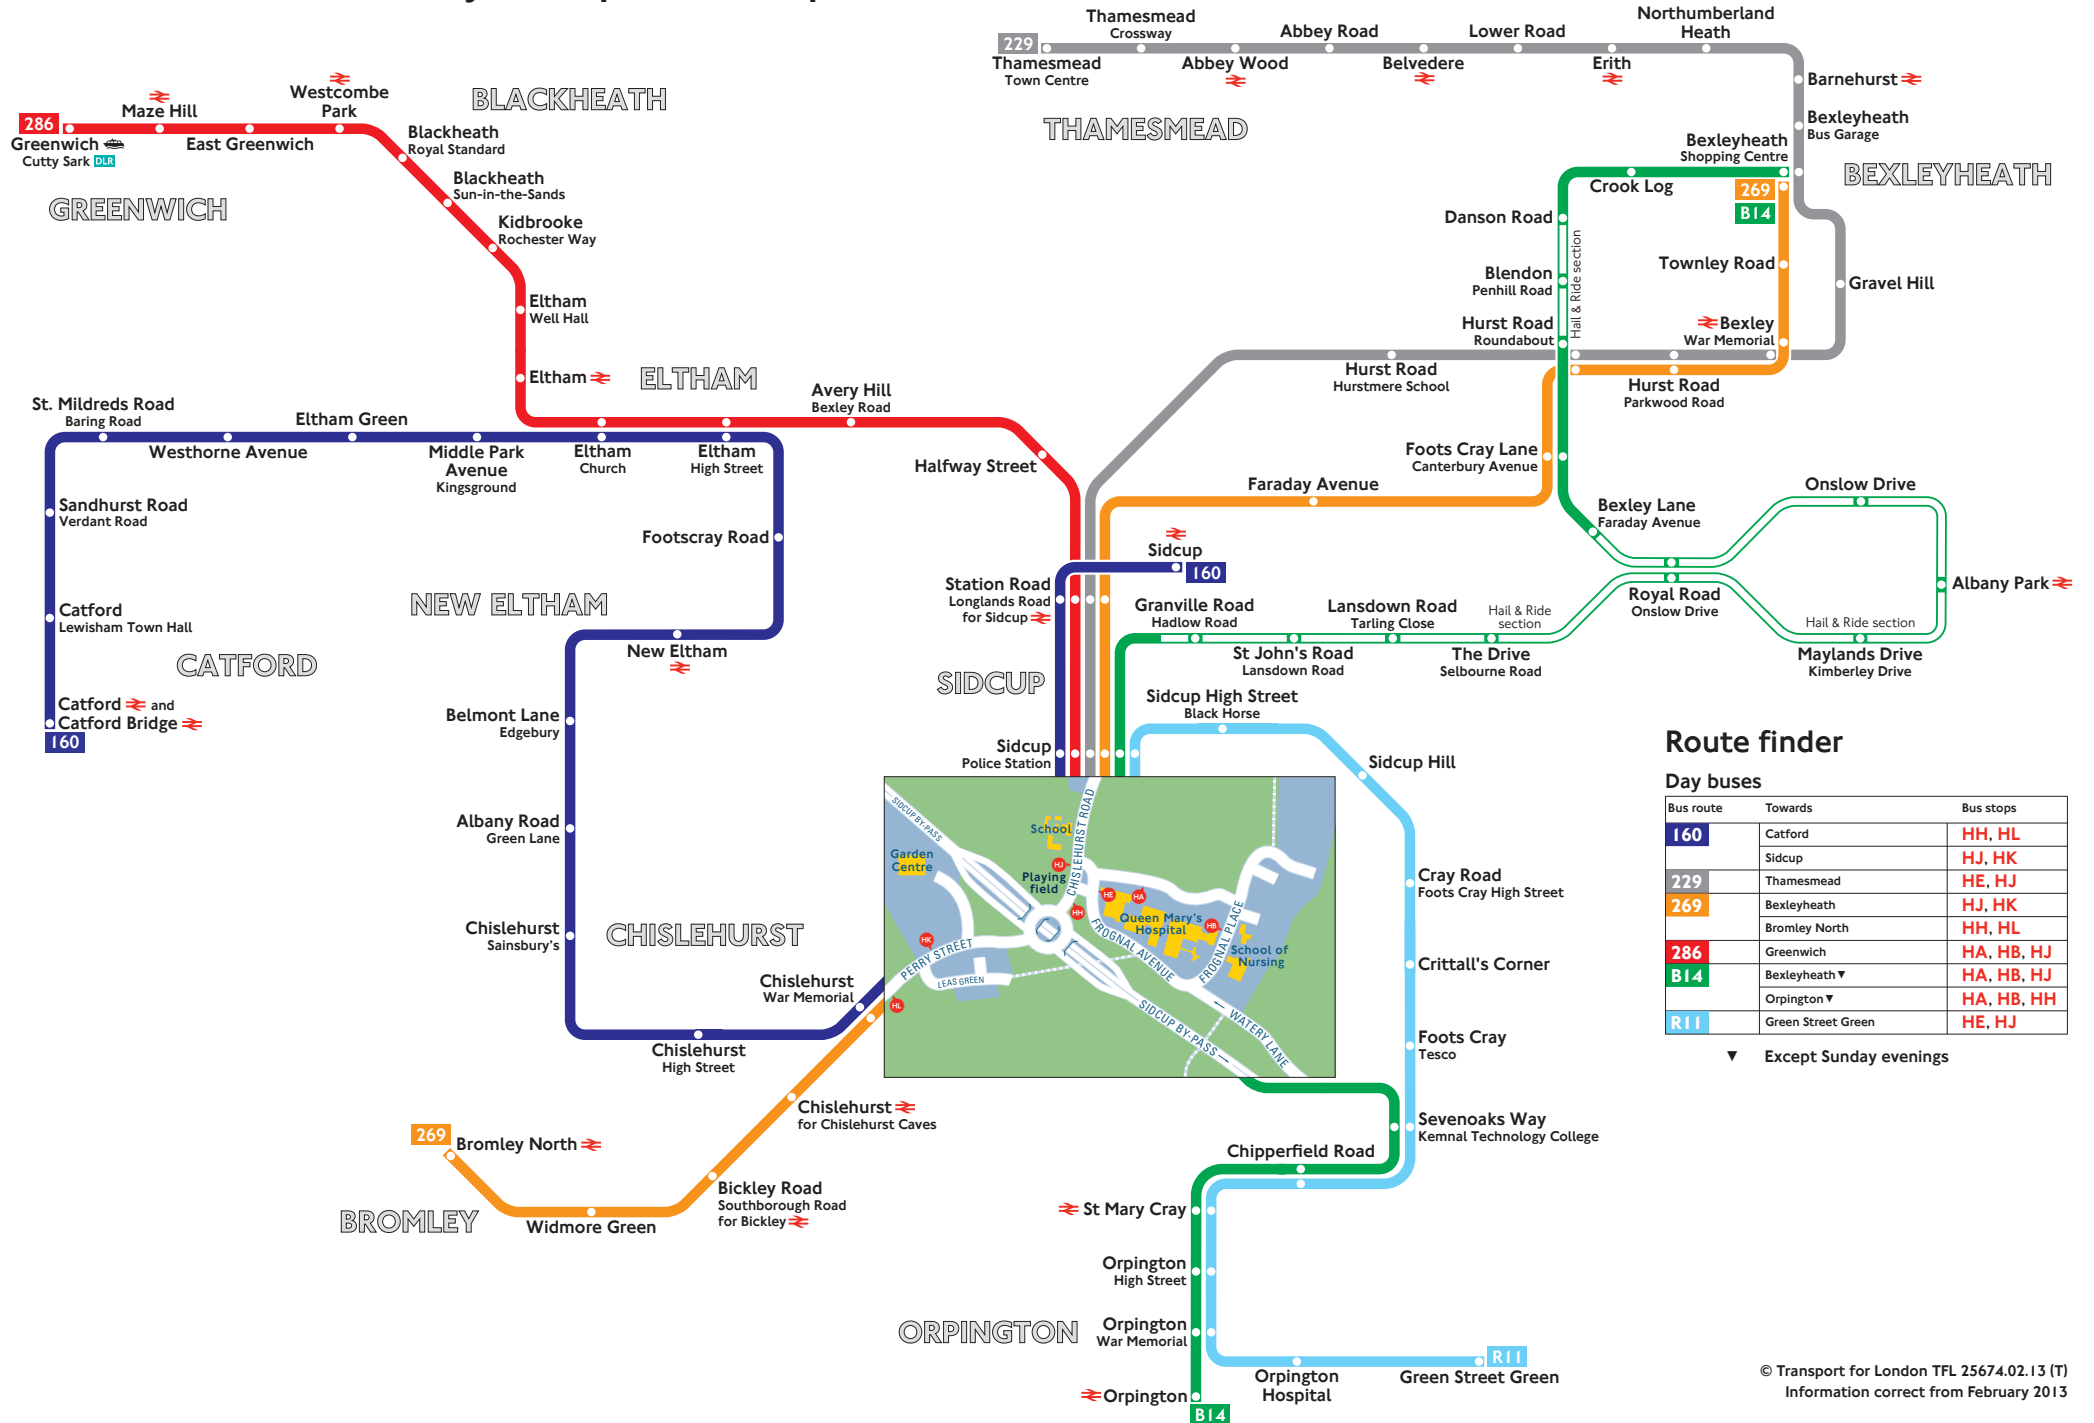

Buses from Queen Mary's Hospital (Sidcup)

Route finder

Day buses

Bus route	Towards	Bus stops
160	Catford	HH, HL
	Sidcup	HJ, HK
229	Thamesmead	HE, HJ
	Bromley North	HH, HL
269	Greenwich	HA, HB, HJ
	Bexleyheath ▼	HA, HB, HJ
286	Orpington ▼	HA, HB, HH
	Green Street Green	HE, HJ

▼ Except Sunday evenings