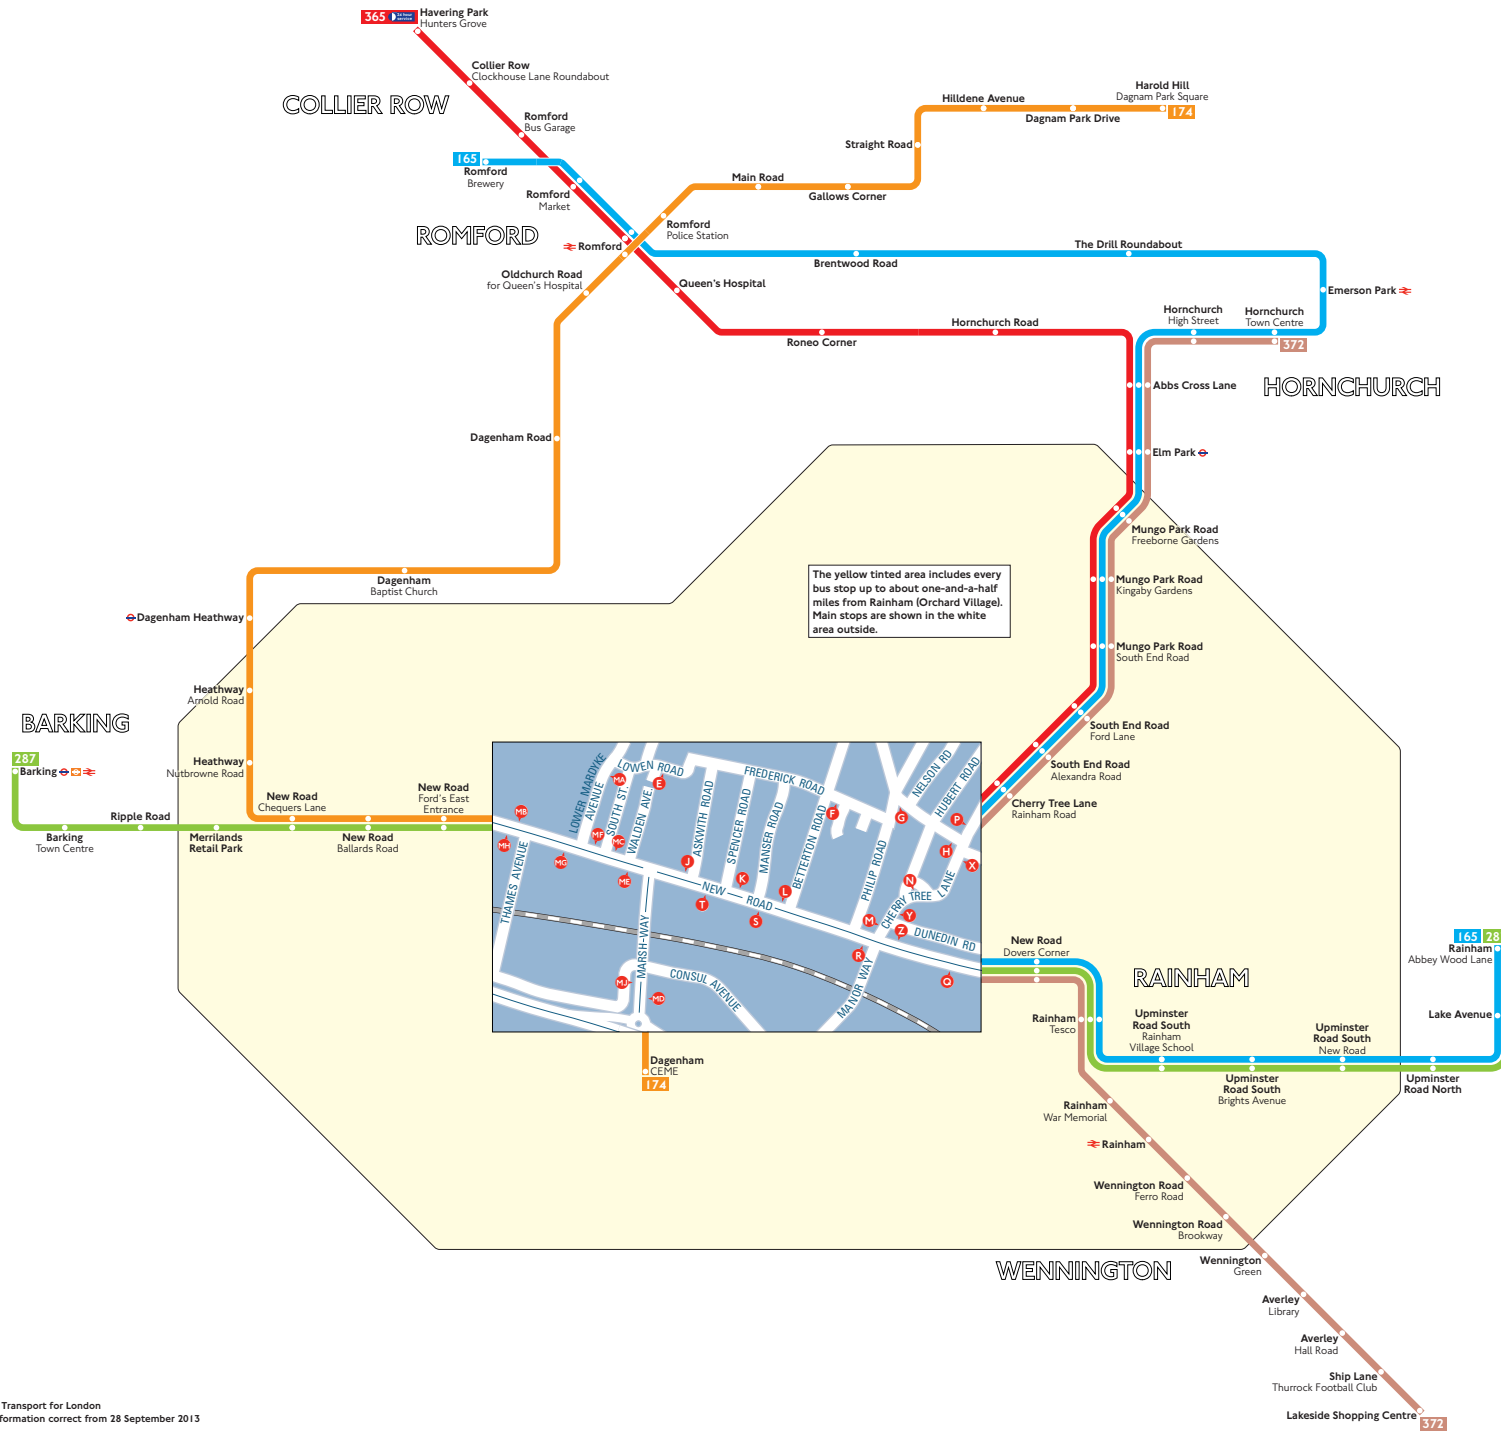

# Buses from Rainham (Orchard Village)

### Key

- Connections with London Underground
- Connections with London Overground
- Connections with National Rail

Red discs show the bus stop you need for your chosen bus service. The disc **A** appears on the top of the bus stop in the street (see map of town centre in centre of diagram).

### Route finder

Day buses including 24-hour services

Bus route	Towards	Bus stops
<b>165</b>	Rainham	X Y Z
	Romford	M N P Q
<b>174</b>	Dagenham	MB MD MF
	Harold Hill	ME MG MH MI
<b>287</b>	Barking	MS MG MB Q R S T
	Rainham	J K L M MB MF Z
<b>365</b>	Havering Park	J K L M MG N P
<b>372</b>	Hornchurch	M N P Q
	Lakeside Shopping Centre	X Y Z