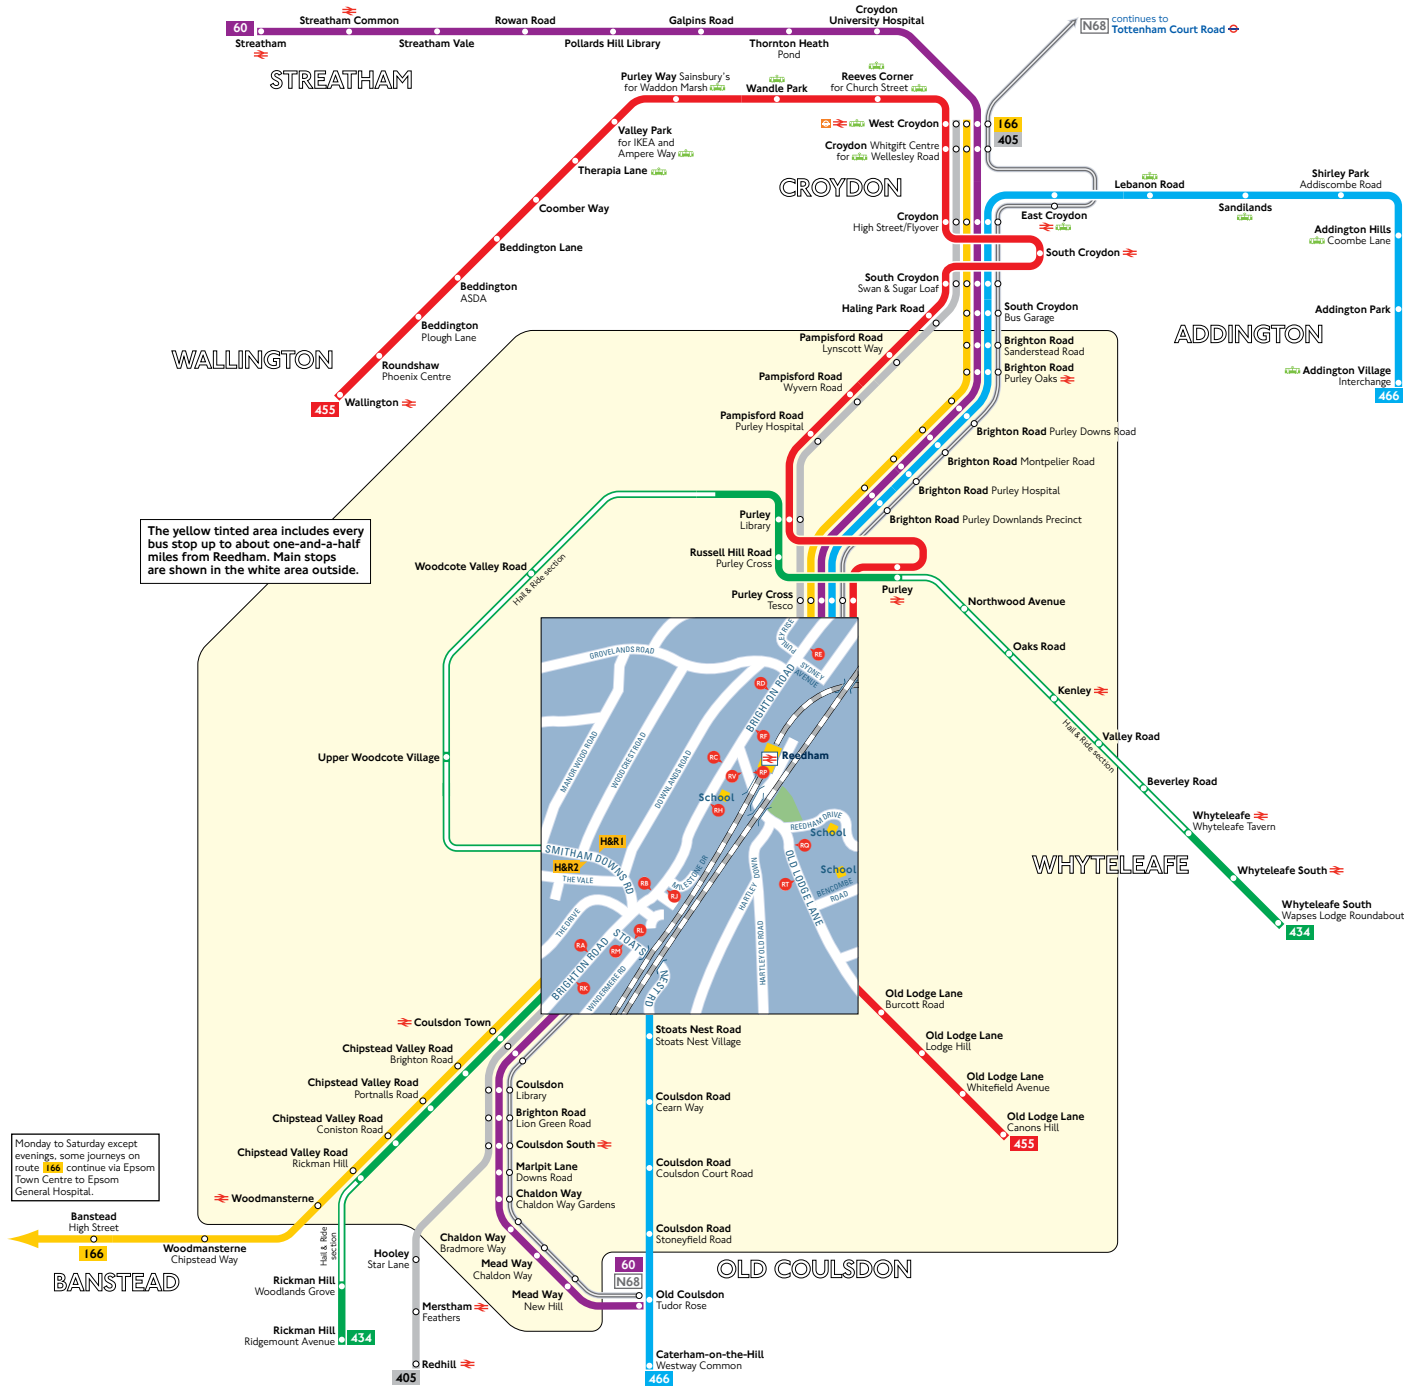

Buses from Reedham

Route finder

Day buses

Bus route	Towards	Bus stops
60	Old Coulsdon	RE RP RH RJ RK
	Streatham	RA RB RC RD
166	Banstead	RE RP RH RJ RK
	Epsom+	RE RP RH RJ RK
	West Croydon	RA RB RC RD
405	Redhill	RE RP RH RJ RK
	West Croydon	RA RB RC RD
434	Rickman Hill ⊕	RK H&R1
	Whyteleafe South ⊕	RA H&R2
455	Old Lodge Lane	RE RP RP RC
	Wallington	RD RT RV
466	Addington Village	RD RC RD RH
	Caterham-on-the-Hill	RE RP RH RJ RL

Night buses

Bus route	Towards	Bus stops
N68	Old Coulsdon	RE RP RH RJ RK
	Tottenham Court Road	RA RB RC RD

⊕

Daily, except evenings

+

Mondays to Saturdays except evenings