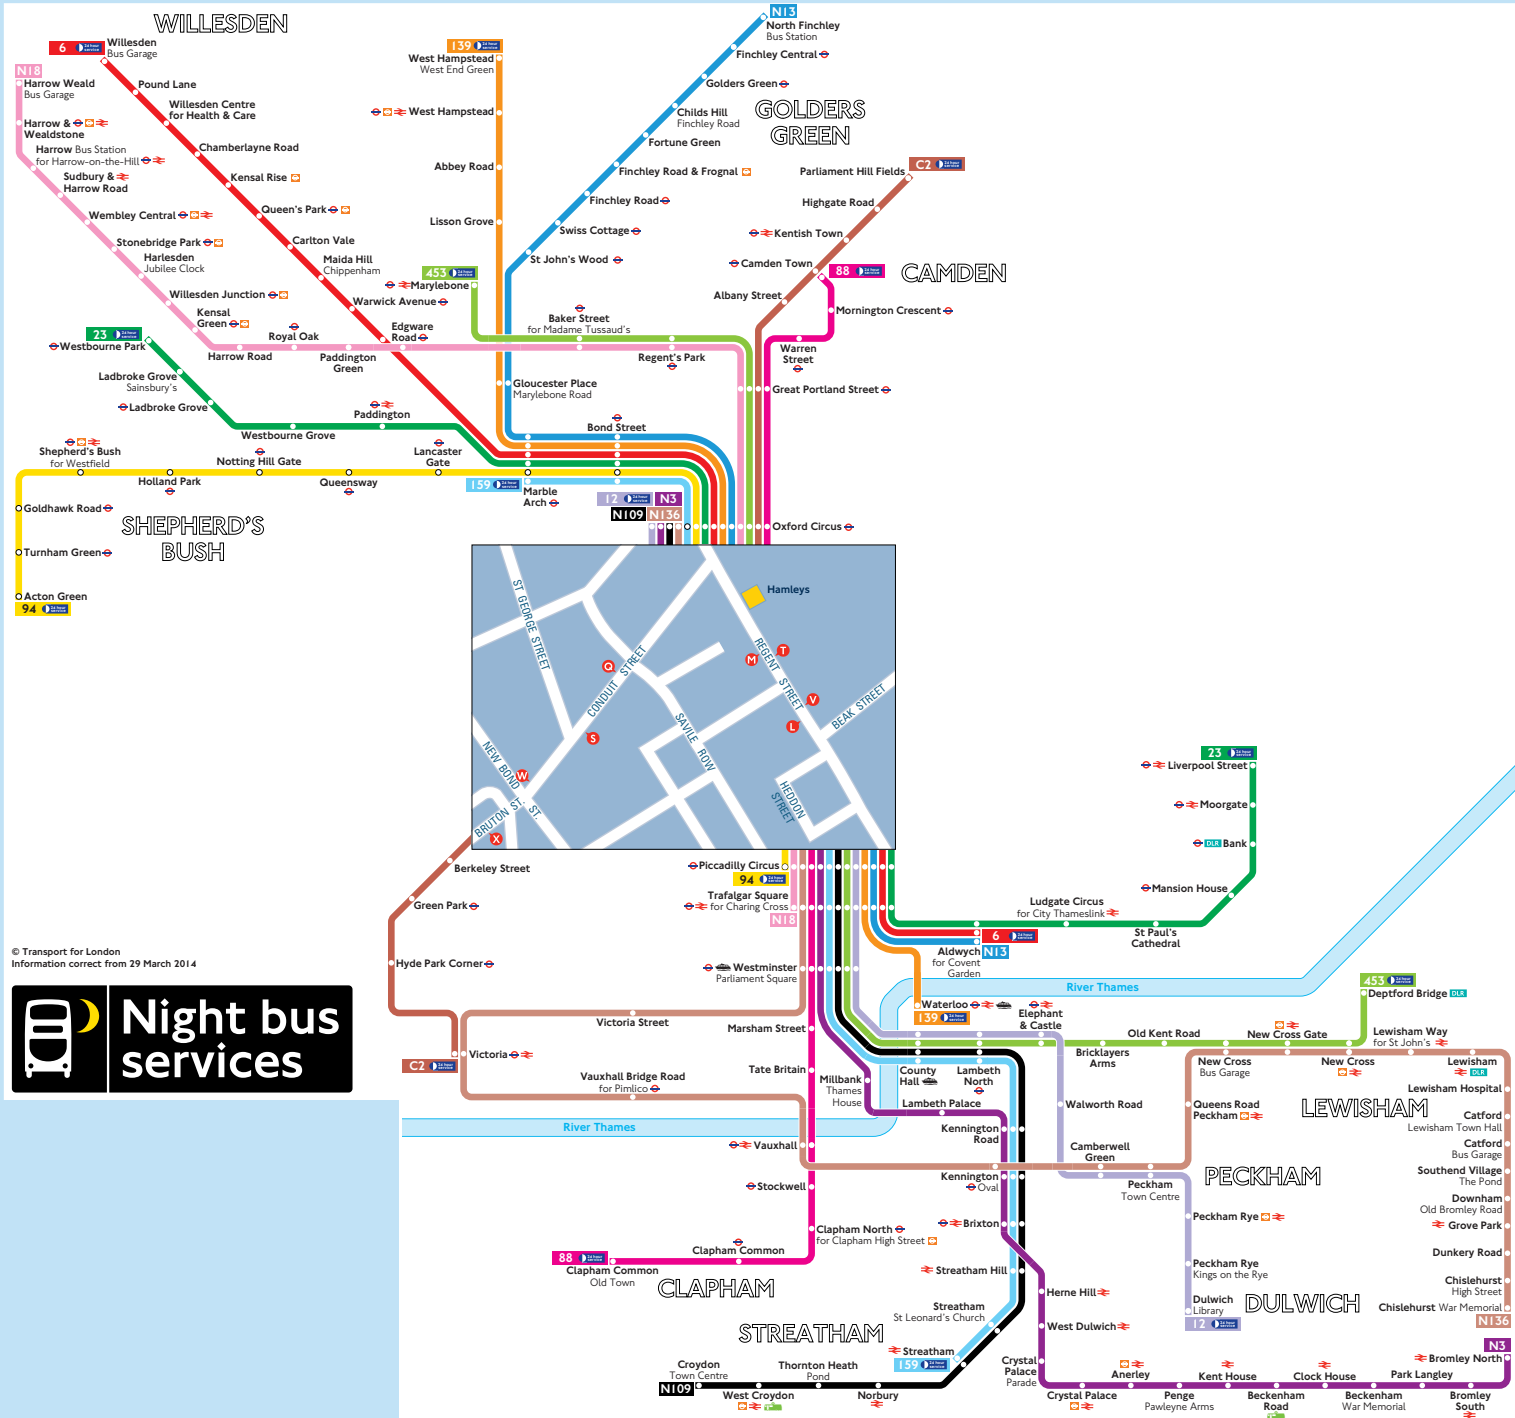

Night buses from Regent Street

Key

1. Connections with London Underground
   - Connections with London Overground
   - Connections with National Rail
   - Connections with Docklands Light Railway
   - Connections with Tramlink
   - Connections with river boats
2. **A** Red discs show the bus stop you need for your chosen bus service. The disc **A** appears on the top of the bus stop in the street (see map of town centre in centre of diagram).

Route finder

Night buses including 24-hour services

Bus route	Towards	Bus stops
6 (24 hour service)	Aldwych	V
	Willesden	M
12 (24 hour service)	Dulwich	T
	Oxford Circus	L
23 (24 hour service)	Liverpool Street	V
	Westbourne Park	M
88 (24 hour service)	Camden Town	M
	Clapham Common	T
94 (24 hour service)	Acton Green	M
	Piccadilly Circus	T
139 (24 hour service)	Waterloo	V
	West Hampstead	L
159 (24 hour service)	Marble Arch	M
	Streatham	T
453 (24 hour service)	Deptford Bridge	T
	Marylebone	M
C2 (24 hour service)	Parliament Hill Fields	O W
	Victoria	S X
N3	Bromley North	T
	Oxford Circus	L
N13	Aldwych	V
	North Finchley	L
N18	Harrow Weald	M
	Trafalgar Square	V
N109	Croydon	T
	Oxford Circus	M
N136	Chislehurst	T
	Oxford Circus	M

Day buses

For day bus information, please see separate poster