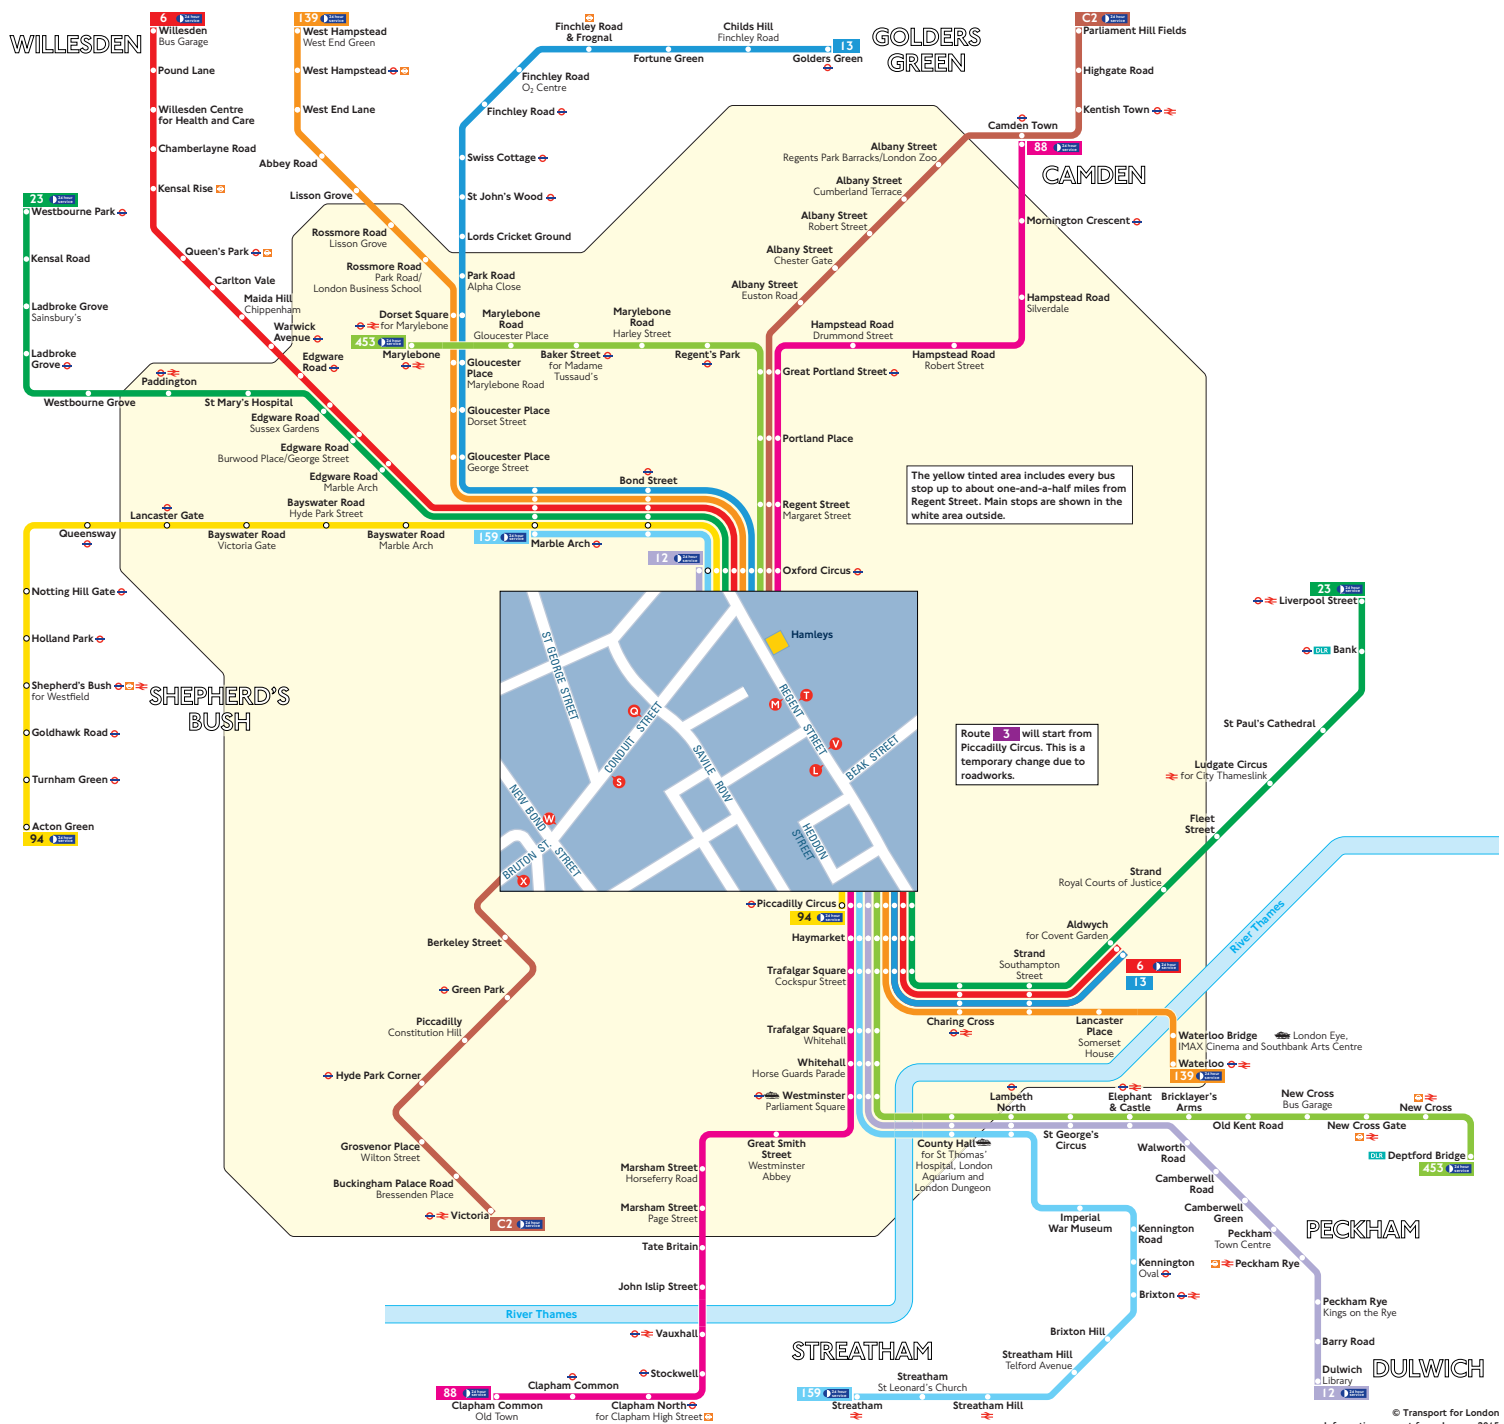

Buses from Regent Street

Key

- Connections with London Underground
- Connections with London Overground
- Connections with National Rail
- Connections with Docklands Light Railway
- Connections with river boats

A Red discs show the bus stop you need for your chosen bus service. The disc **A** appears on the top of the bus stop in the street (see map of town centre in centre of diagram).

Route finder

Day buses including 24-hour services

Bus route	Towards	Bus stops
6	Aldwych	V
	Willesden	M
12	Dulwich	T
	Oxford Circus	L
13	Aldwych	V
	Golders Green	L
23	Liverpool Street	V
	Westbourne Park	M
88	Camden Town	M
	Clapham Common	T
94	Acton Green	M
	Piccadilly Circus	T
139	Waterloo	V
	West Hampstead	L
159	Marble Arch	M
	Streatham	T
453	Deptford Bridge	T
	Marylebone	M
C2	Parliament Hill Fields	O W
	Victoria	S X

Night buses

Please see separate poster for details of Night buses from Regent Street.