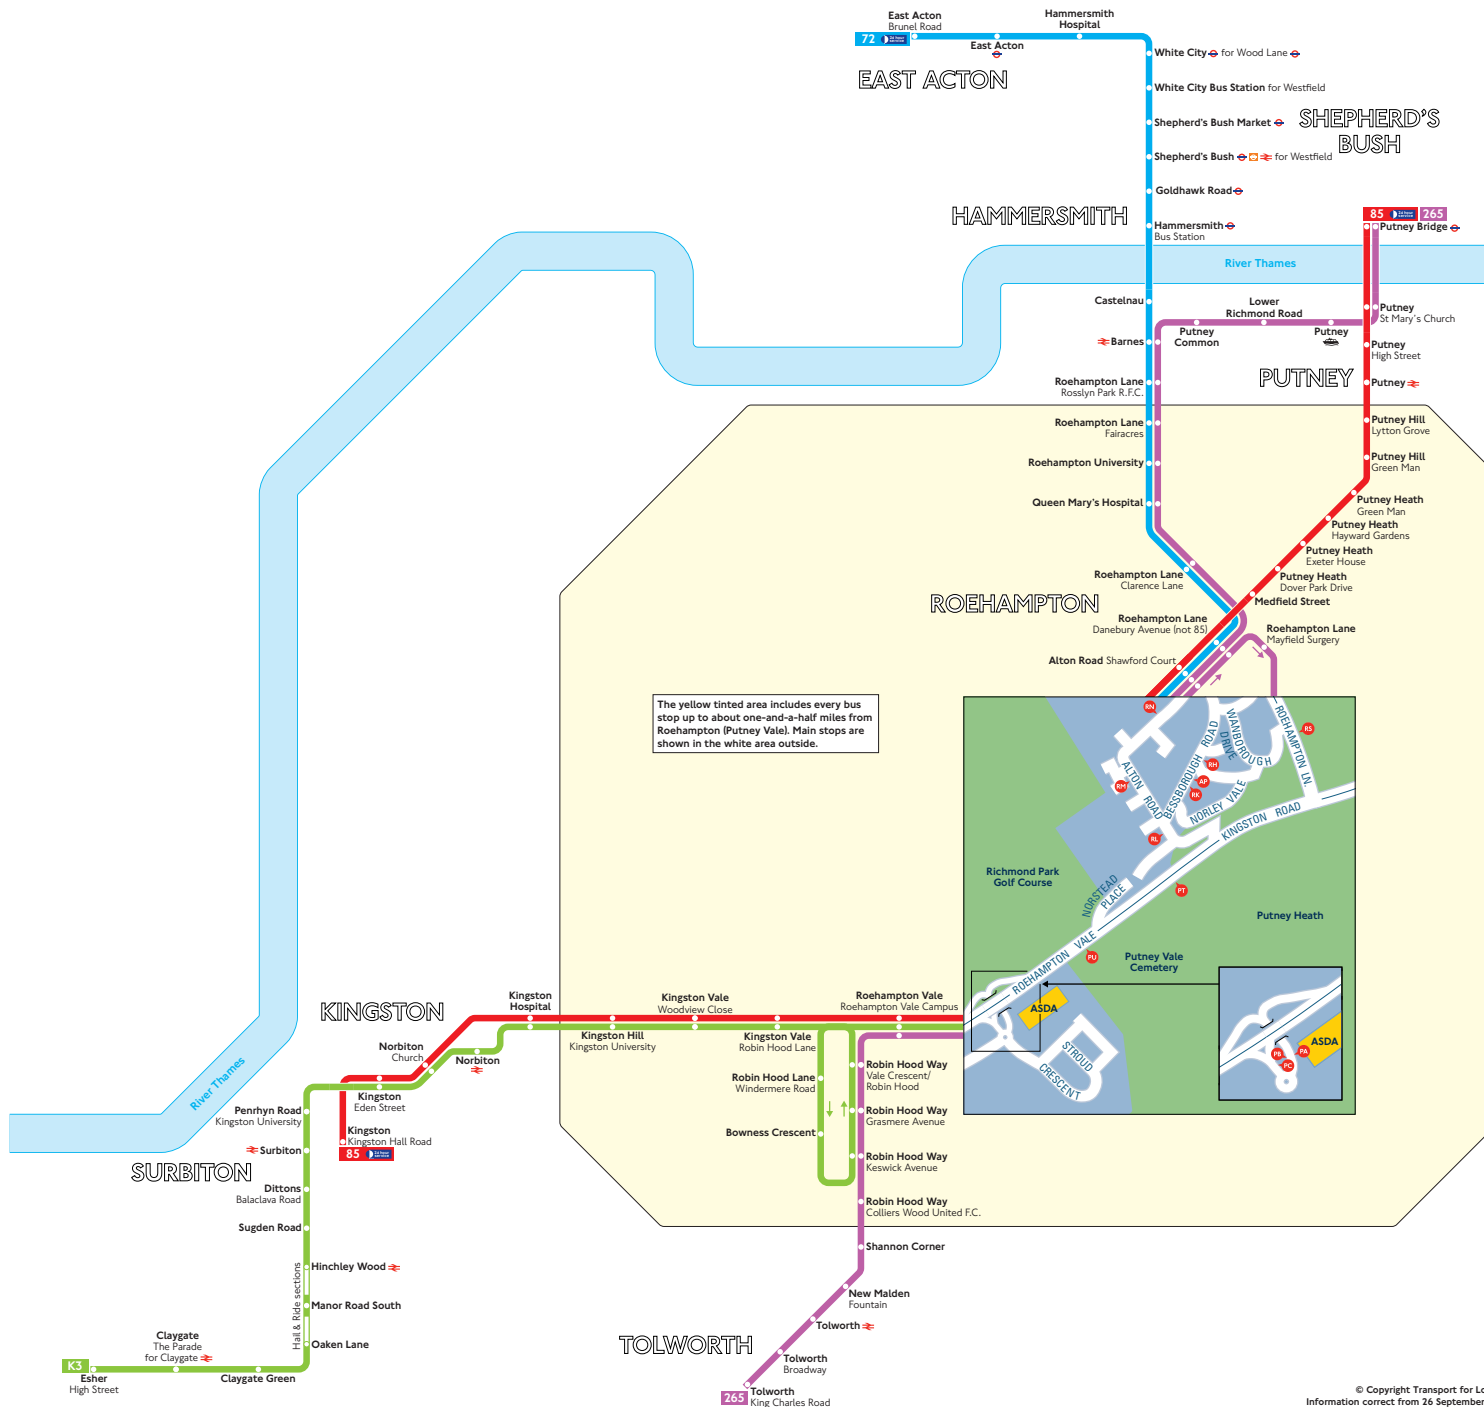

Buses from Roehampton (Putney Vale)

Key

- Connections with Underground
- Connections with London Overground
- Connections with National Rail
- Connections with river boats
- Tuesdays and Fridays only

Red discs show the bus stop you need for your chosen bus service. The disc **A** appears on the top of the bus stop in the street (see map of town centre in centre of diagram).

Route finder

Day buses including 24-hour services

Bus route	Towards	Bus stops
72	East Acton	RA, RM, RN
85	Kingston	PC, PT, PU, PS
	Putney Bridge	PE, PL, PM, PN
265	Putney Bridge	PE, PL, PM, PN
	Tolworth	PC, PT, PU, PH, PS, RM, RN, RS
K3	Esher	PA

Other buses

Bus route	Towards	Bus stops
969	Whitton ▼	PA