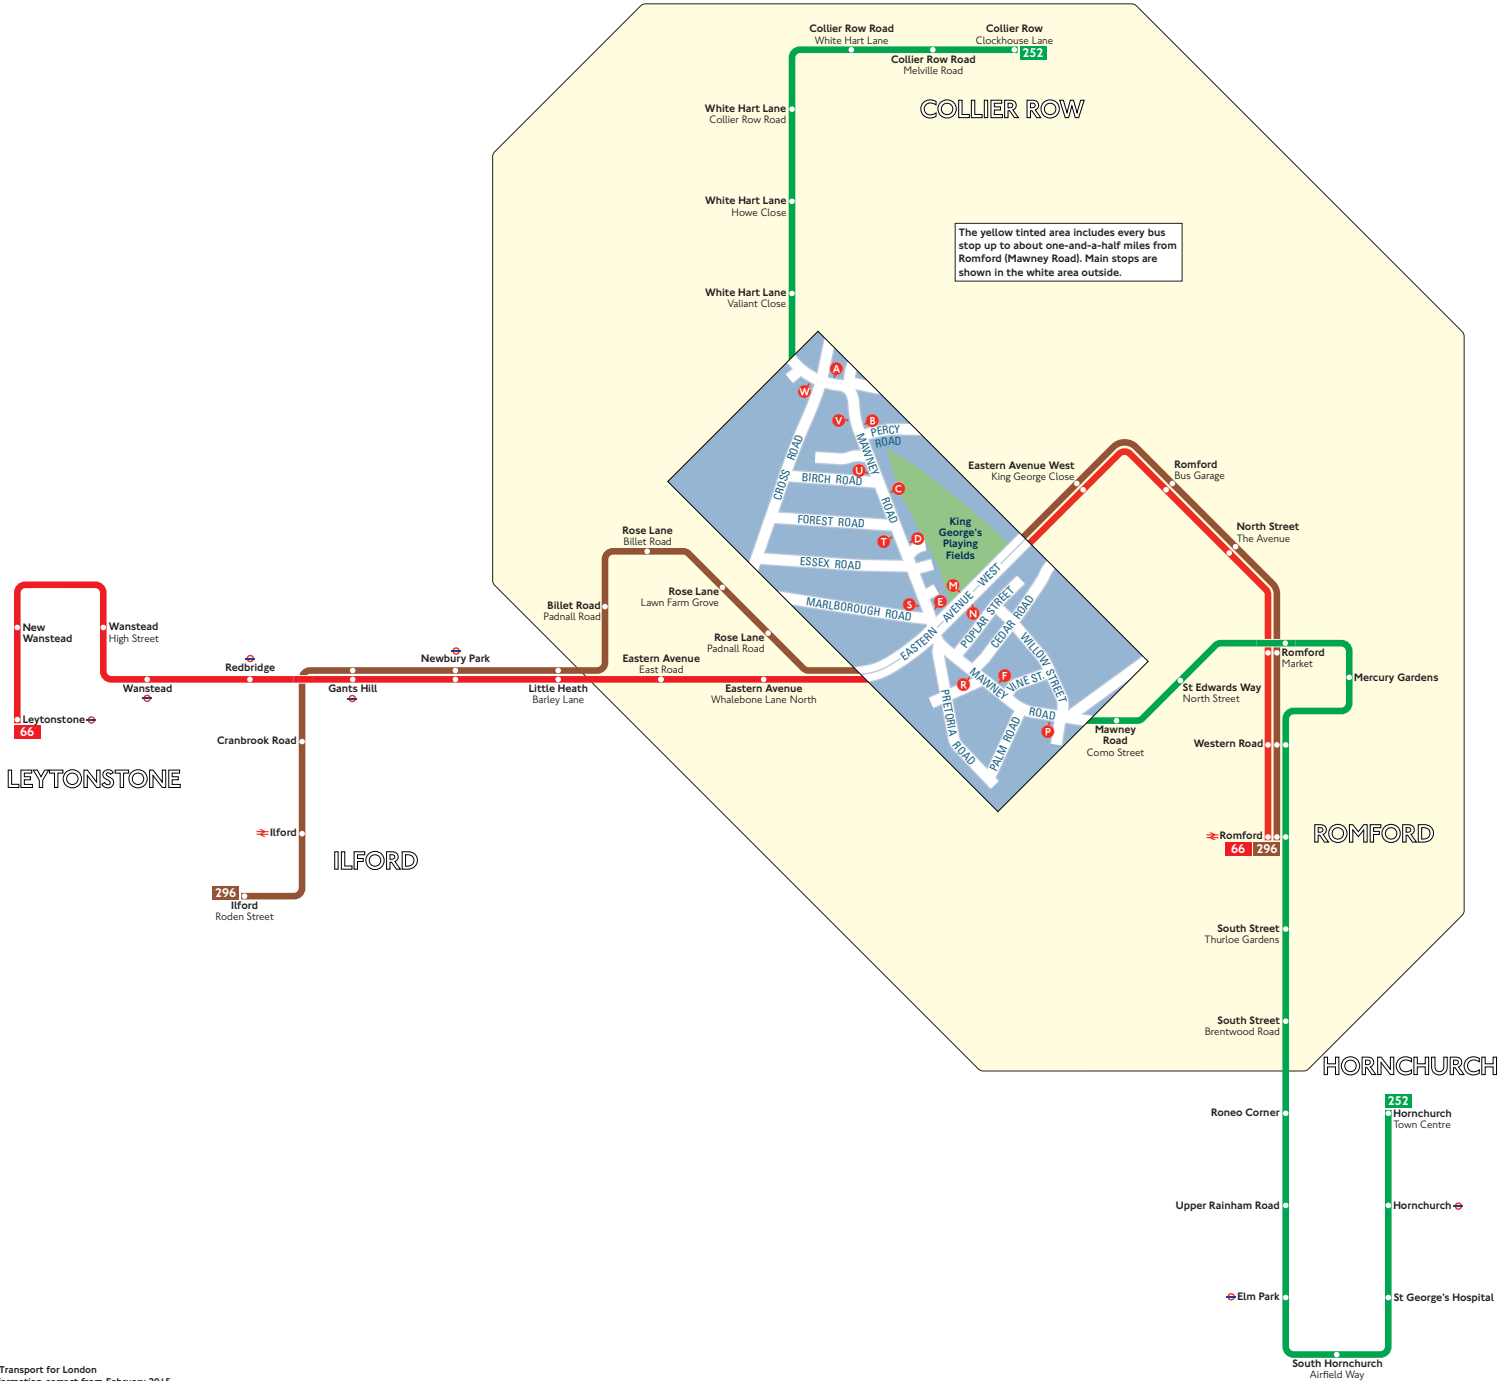

# Buses from Romford (Mawney Road)

## Key

- Connections with London Underground
- Connections with National Rail

Red discs show the bus stop you need for your chosen bus service. The disc **A** appears on the top of the bus stop in the street (see map of town centre in centre of diagram).

## Route finder

### Day buses

Bus route	Towards	Bus stops
<b>66</b>	Leytonstone	<b>N</b>
	Romford	<b>M</b>
<b>252</b>	Collier Row	<b>P R S T U V W</b>
	Hornchurch	<b>A B C D E F</b>
<b>296</b>	Ilford	<b>N</b>
	Romford	<b>M</b>