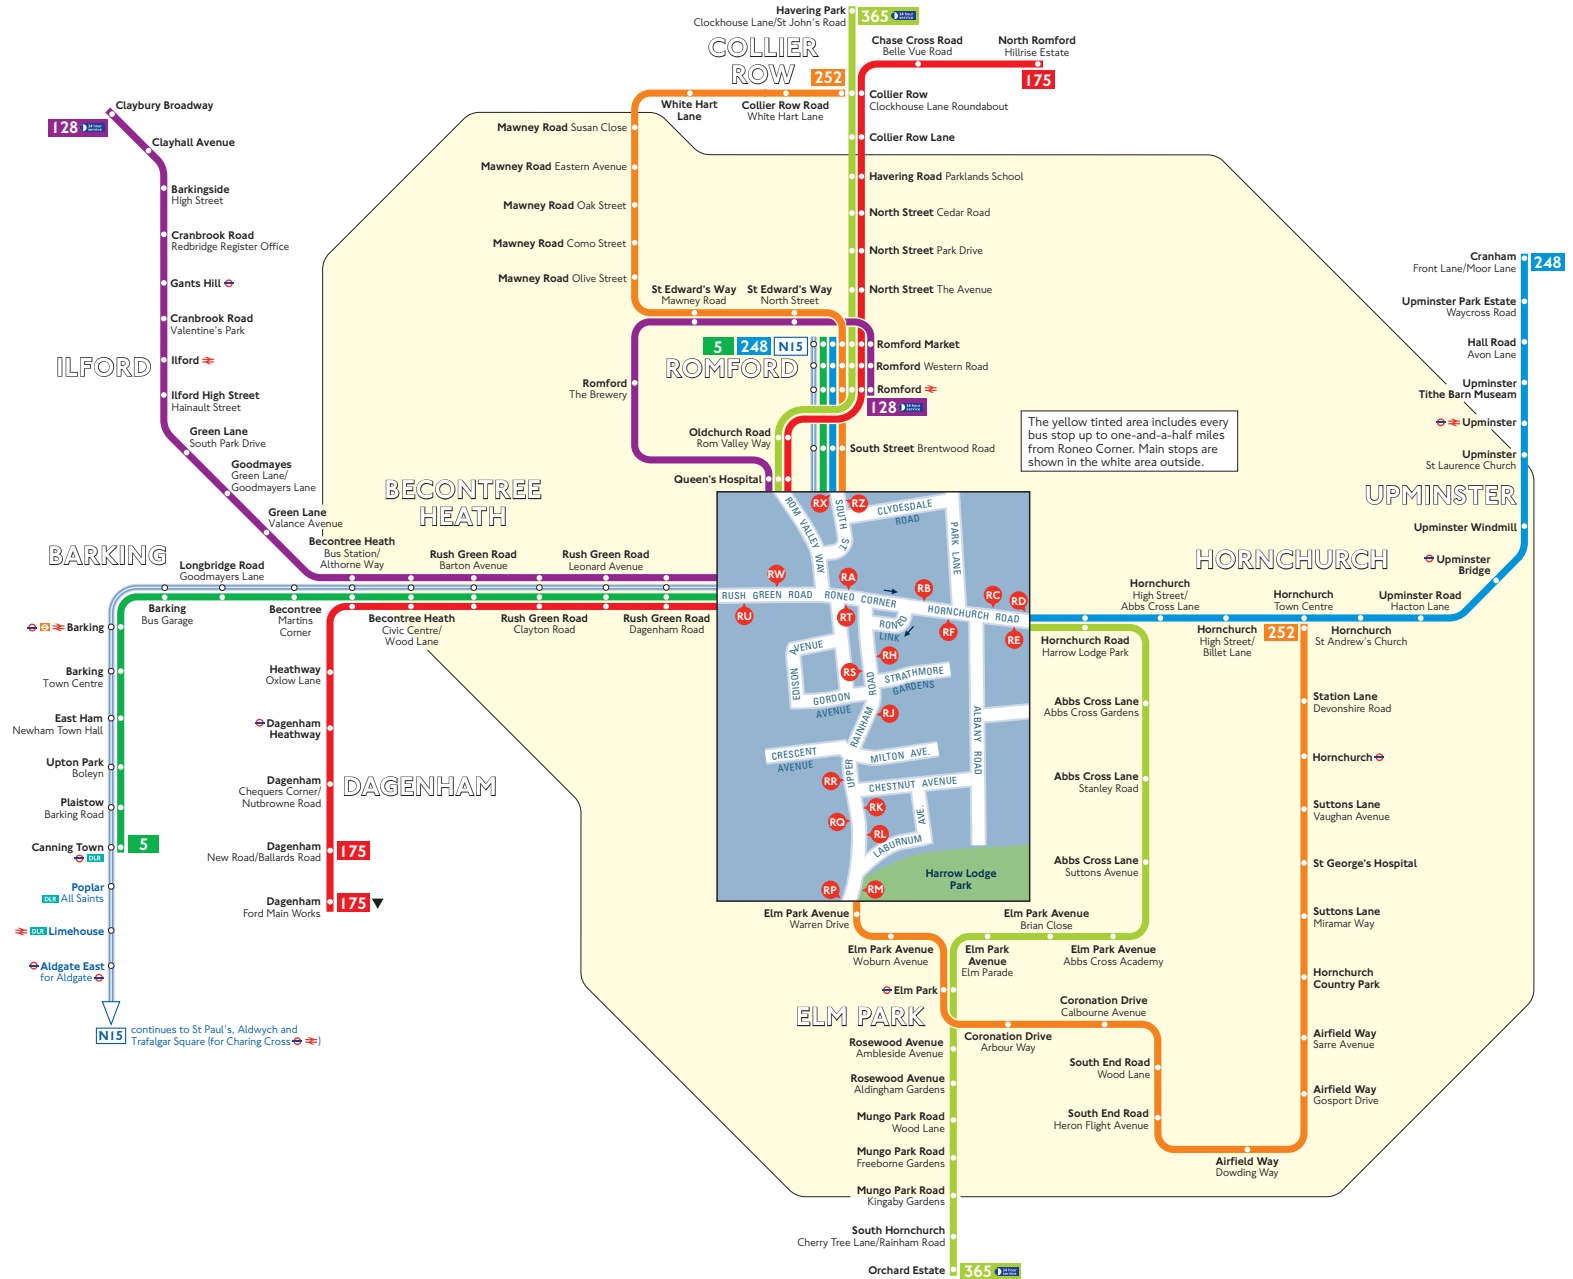

Buses from Romford (Roneo Corner)

Key

- Connections with London Underground
- Connections with London Overground
- Connections with National Rail
- Connections with Docklands Light Railway
- Mondays to Fridays until about 2230 and Saturdays until about 0630. Please check timetable.

Red discs show the bus stop you need for your chosen bus service. The disc **A** appears on the top of the bus stop in the street (see map of town centre in centre of diagram).

Route finder

Day buses including 24 hour services

Bus route	Towards	Bus stops
5	Canning Town	RU RZ
	Romford	RW RX
128	Claybury Broadway	RU
	Romford	RW
175	Dagenham	RU
	Dagenham Ford's Main Works ▼	
	Dagenham New Road/Ballards Road Daily	RU
	North Romford	RW
248	Cranham	RA RB RC RD RZ
	Romford	RE RF RT RX
252	Hornchurch	RA RM RU RL RM RZ
	Collier Row	RP RD RB RS RT RX
365	Havering Park	RE RF RT
	Orchard Village	RA RB RC RD

Night buses

Bus route	Towards	Bus stops
N15	Romford	RW RX
	Trafalgar Square	RU RZ

N15 continues to St Paul's, Aldwych and Trafalgar Square (for Charing Cross)