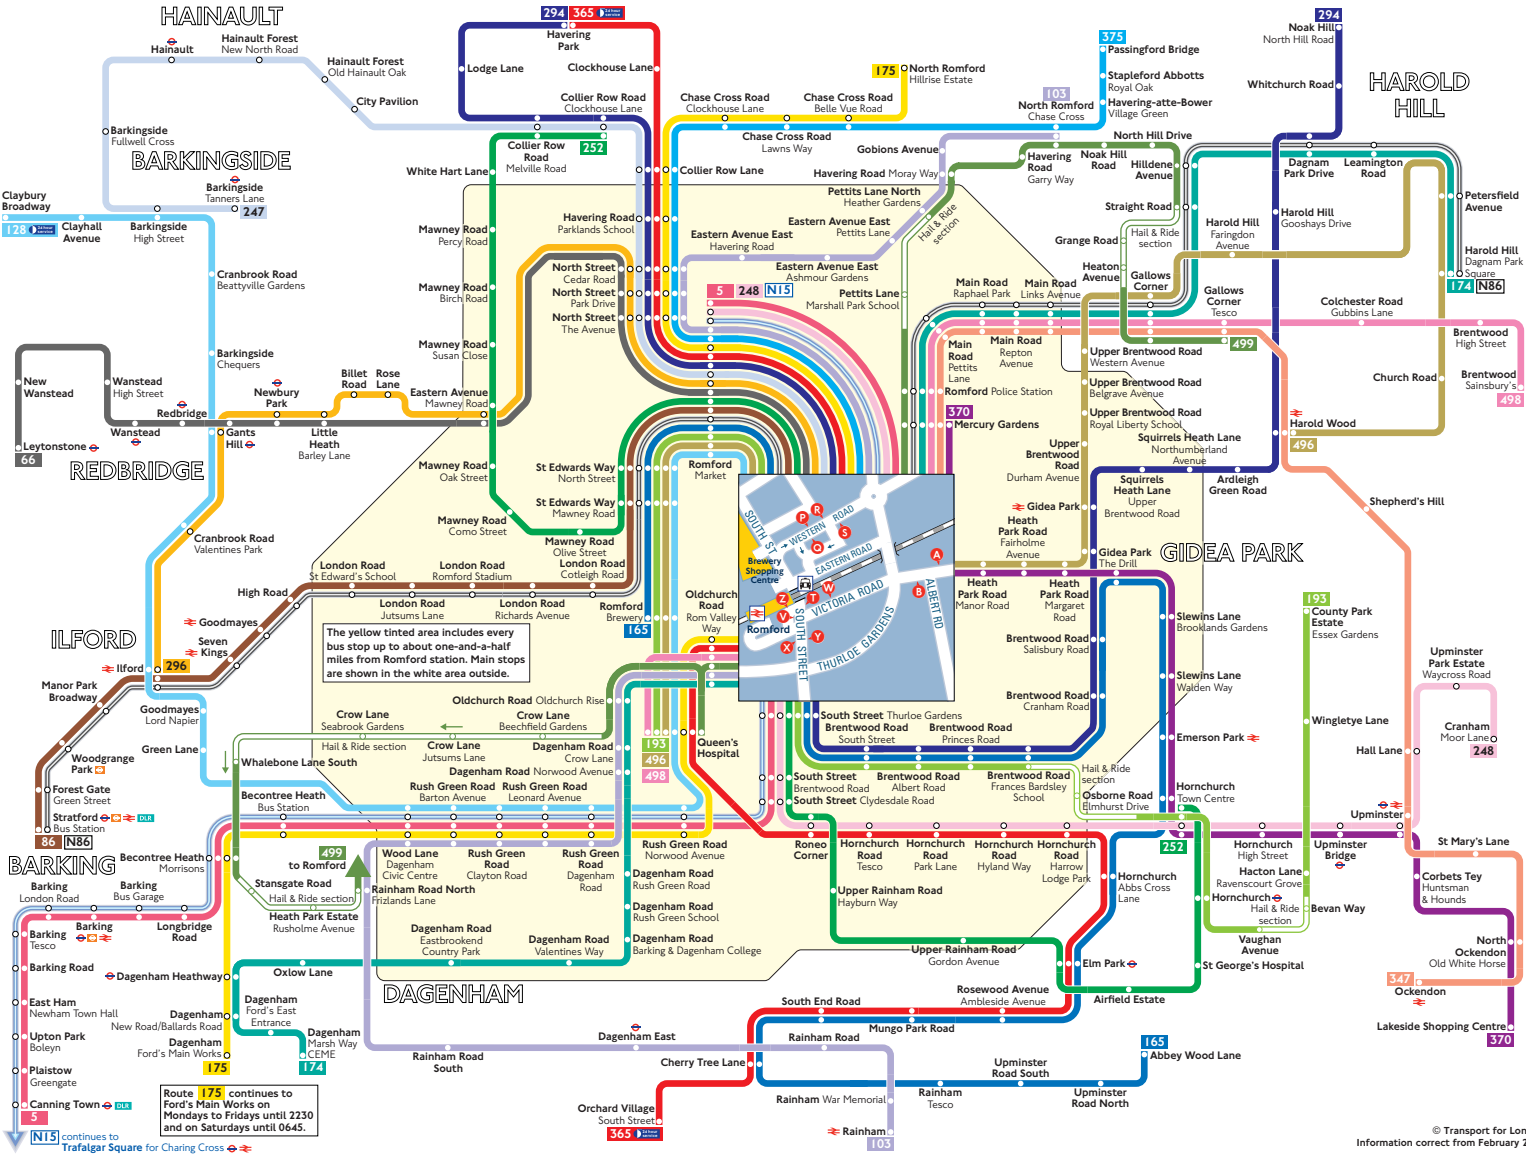

Buses from Romford station

Key

- 5 Day buses in black
- N15 Night buses in blue
- Connections with London Underground
- Connections with National Rail
- Connections with Docklands Light Railway
- Mondays to Saturdays only
- Mondays to Saturdays except late evenings
- Mondays to Fridays except late evenings and Saturday early mornings only
- School journeys

Red discs show the bus stop you need for your chosen bus service. The disc appears on the top of the bus stop in the street (see map of town centre in centre of diagram).

Route finder

Day buses including 24-hour services

Bus route	Towards	Bus stops
5	Canning Town	
	Romford Market	
66	Leytonstone	
86	Stratford	
103	North Romford	
	Rainham	
128	Claybury Broadway	
165	Rainham	
	Romford Brewery	
174	Dagenham	
	Harold Hill	
175	Dagenham	
	North Romford	
193	County Park Estate	
	Queen's Hospital	
247	Barkingside	
248	Cranham	
	Romford Market	
252	Collier Row	
	Hornchurch	
294	Havering Park	
	Noak Hill	
296	Ilford	
347	Ockendon *	
365	Havering Park	
	Orchard Village	
370	Lakeside Shopping Centre	
	Romford Mercury Gardens	
375	Passingford Bridge	
496	Harold Wood	
498	Queen's Hospital	
499	Brentwood	
	Queen's Hospital	
499	Gallows Corner	
	Heath Park Estate	

Night buses

Bus route	Towards	Bus stops
N15	Romford Market	
	Trafalgar Square	
N86	Harold Hill	
	Stratford	

Other buses

Bus route	Towards	Bus stops
647 Sch	Harold Hill	
648 Sch	Cranham	
	Romford Market	
649 Sch	Campion School	
	Romford North Street	
650 Sch	Emerson Park School	
	Romford North Street	
651 Sch	Chase Cross	
674 Sch	Harold Hill	
686 Sch	St Edward's School	