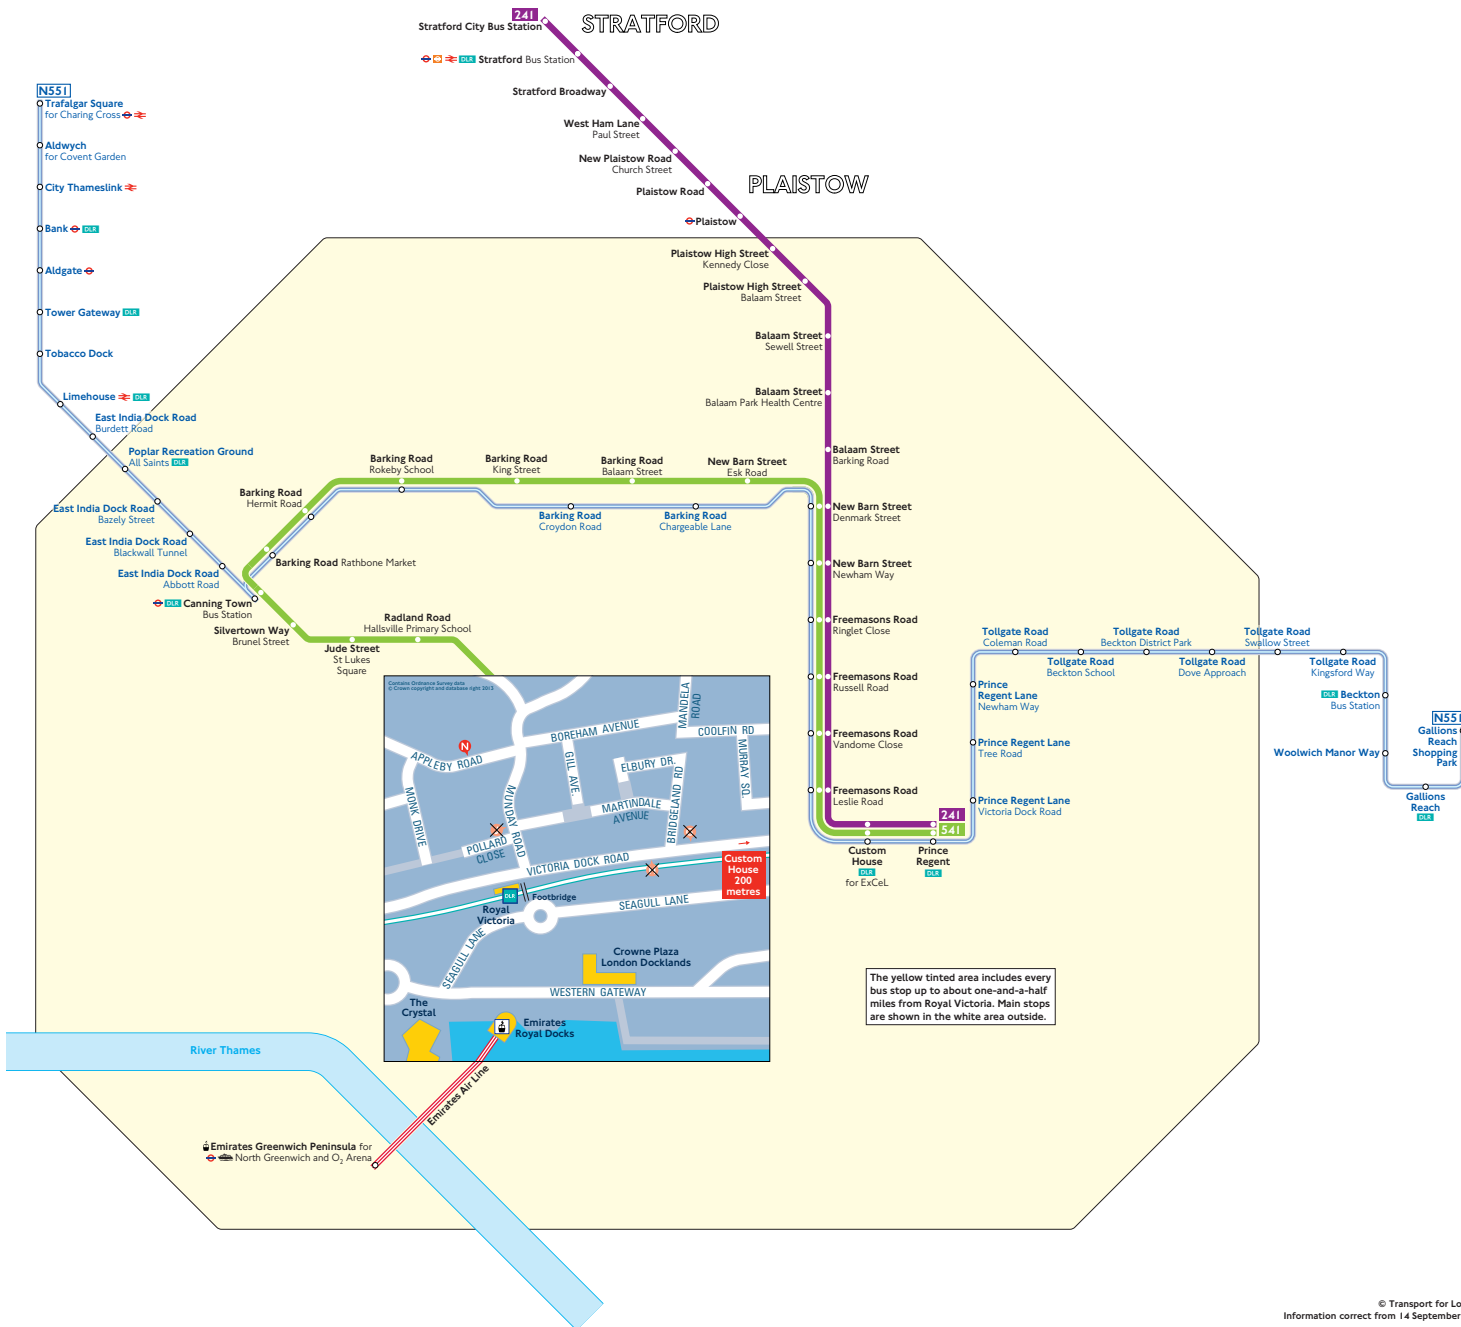

Buses from Royal Victoria

Key

147 Day buses in black

N551 Night buses in blue

Connections with London Underground

Connections with London Overground

Connections with National Rail

Connections with Docklands Light Railway

Connections with Emirates Air Line

A

Red discs show the bus stop you need for your chosen bus service. The disc **A** appears on the top of the bus stop in the street (see map of town centre in centre of diagram).

Route finder

Day buses

Bus route	Towards	Bus stops
241	Prince Regent	At Custom House
	Stratford	At Custom House
541	Prince Regent	N

Night buses

Bus route	Towards	Bus stops
N551	Gallions Reach Shopping Park	At Custom House
	Trafalgar Square	At Custom House