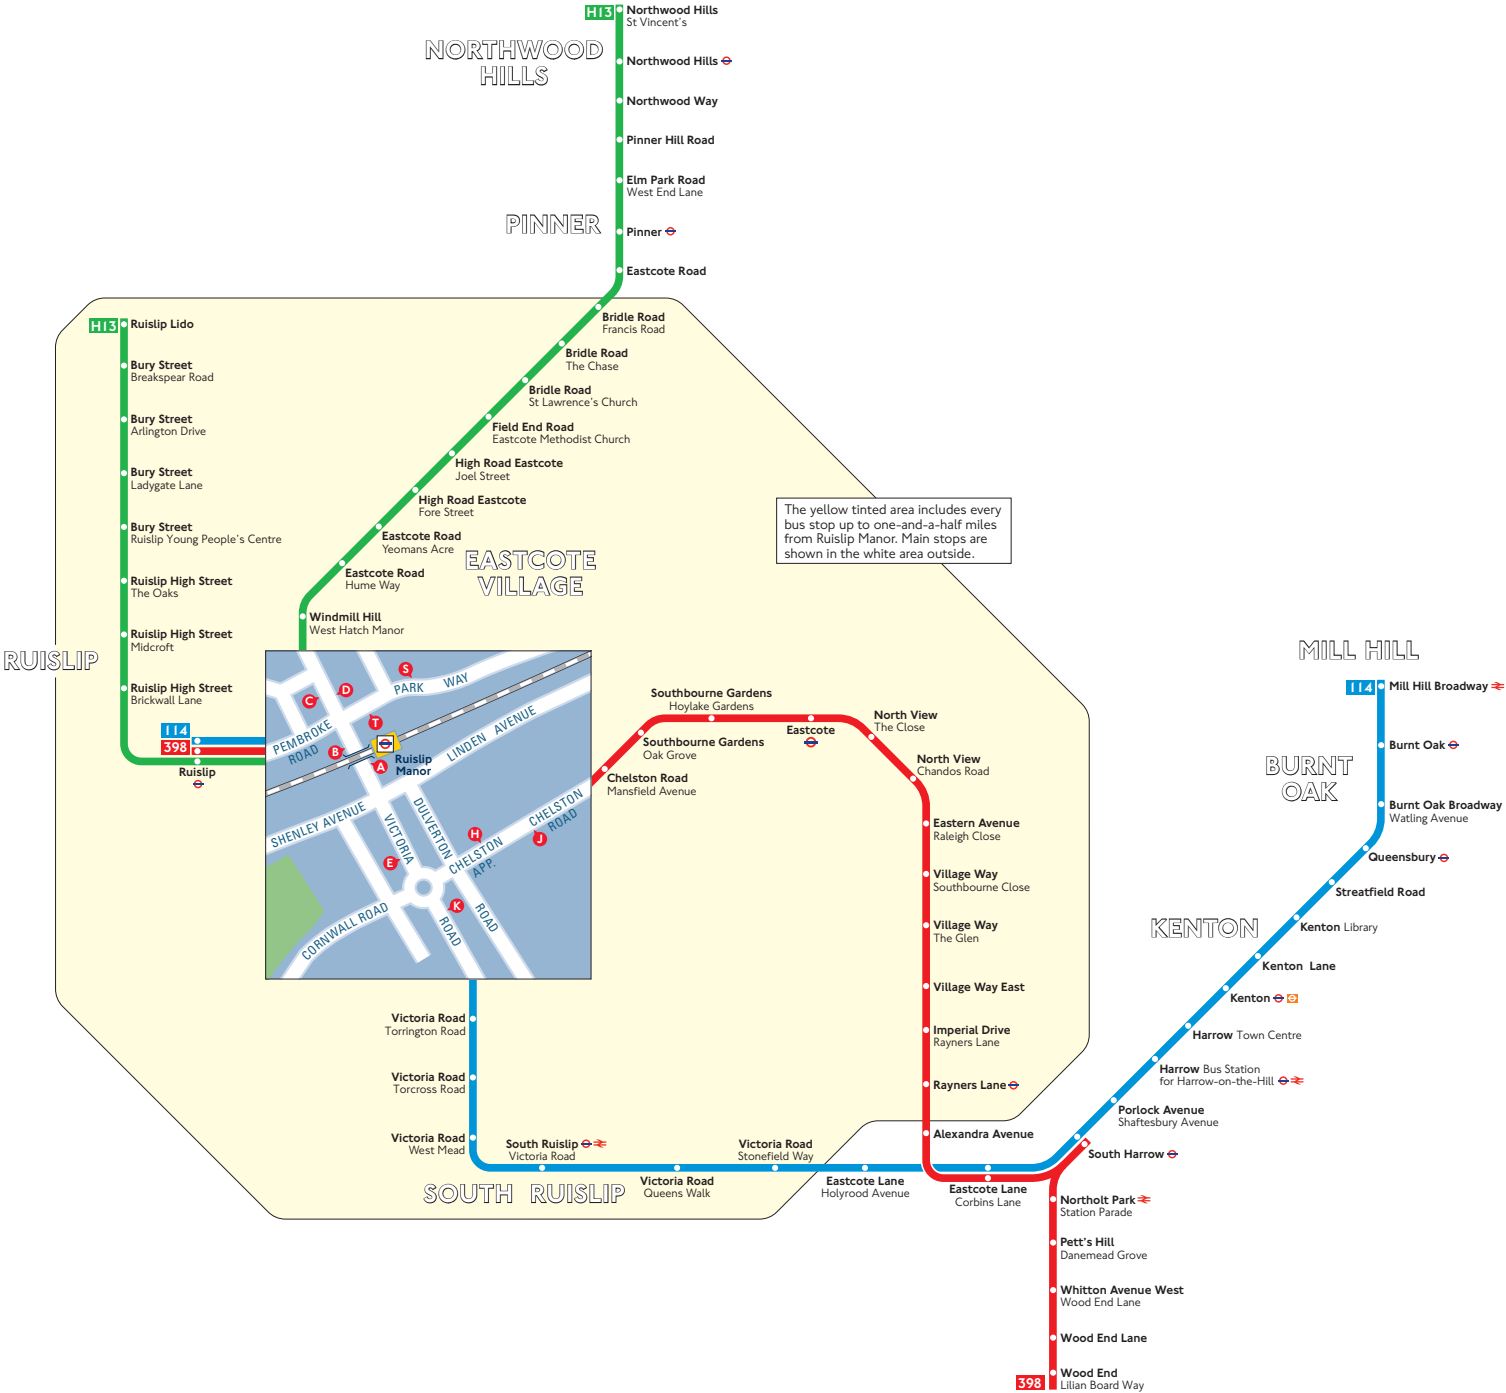

Buses from Ruislip Manor

Key

-  Connections with London Underground
-  Connections with London Overground
-  Connections with National Rail
-  Mondays to Saturdays except evenings

 Red discs show the bus stop you need for your chosen bus service. The disc  appears on the top of the bus stop in the street (see map of town centre in centre of diagram).

Route finder

Day buses

Bus route	Towards	Bus stops
114	Mill Hill Broadway	A K
	Ruislip	B E
398	Ruislip +	B E J
	Wood End +	A H
H13	Northwood Hills	C
	Ruislip Lido	D